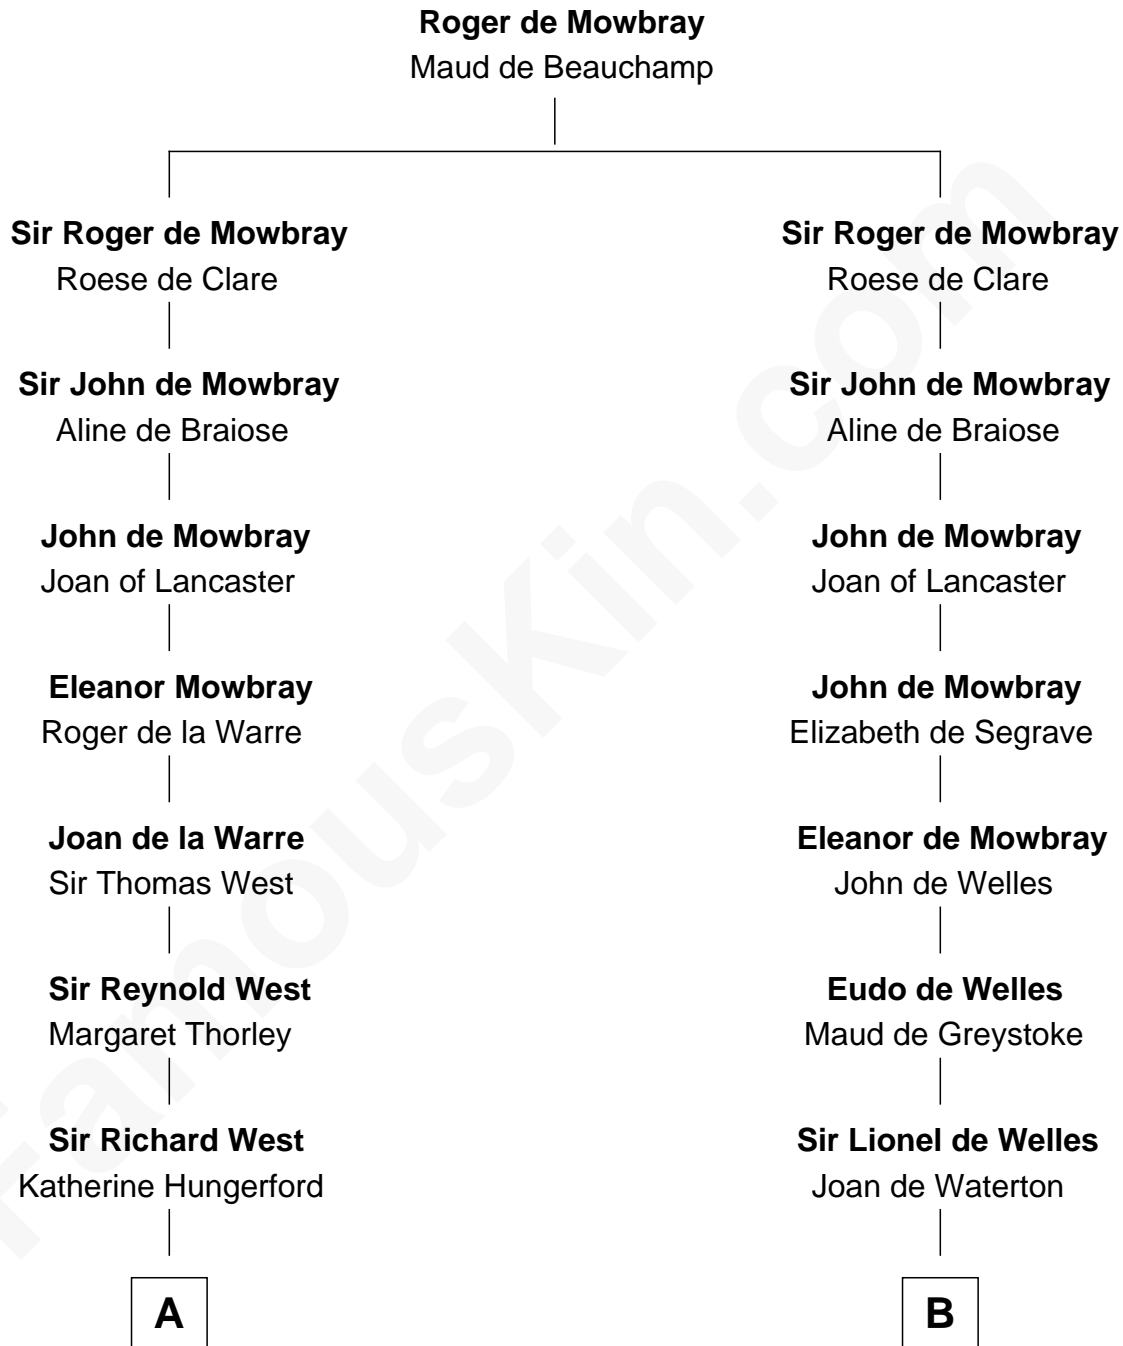

FamousKin.com

Relationship Chart of

Edith (Bolling) Wilson

First Lady of President Woodrow Wilson

16th cousin 4 times removed of

Thomas Nelson

Signer of the Declaration of Independence