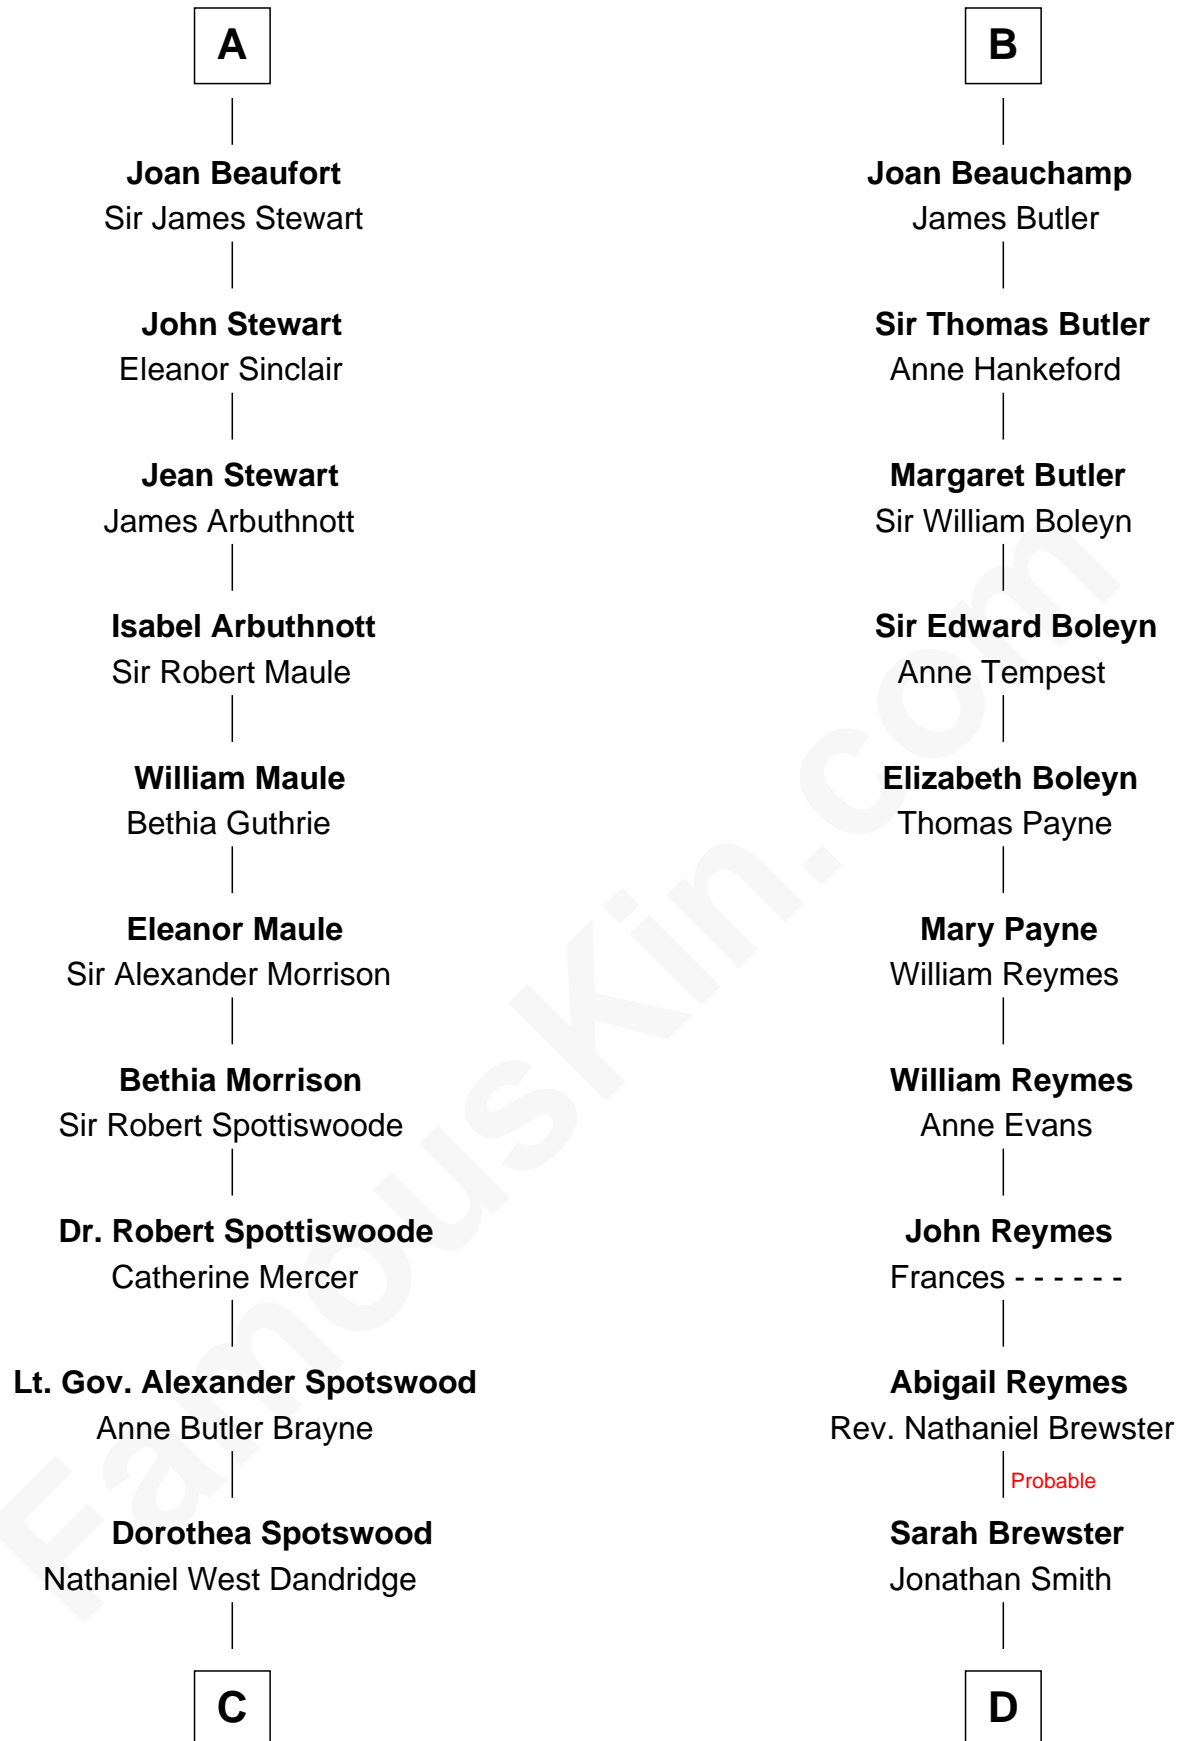

FamousKin.com

Relationship Chart of

Edith (Bolling) Wilson

First Lady of President Woodrow Wilson

19th cousin 2 times removed of

William Floyd

Signer of the Declaration of Independence

Philip of Swabia

Eleanor Plantagenet

Richard Fitzalan

Sir Richard Fitzalan

Elizabeth de Bohun

Joan Fitzalan

Sir William Beauchamp

B

C

Martha Dandridge

Archibald Payne

Catherine Payne

Archibald Bolling

Archibald Bolling

Anne E. Wigginton

William Holcombe Bolling

Sarah Spiers White