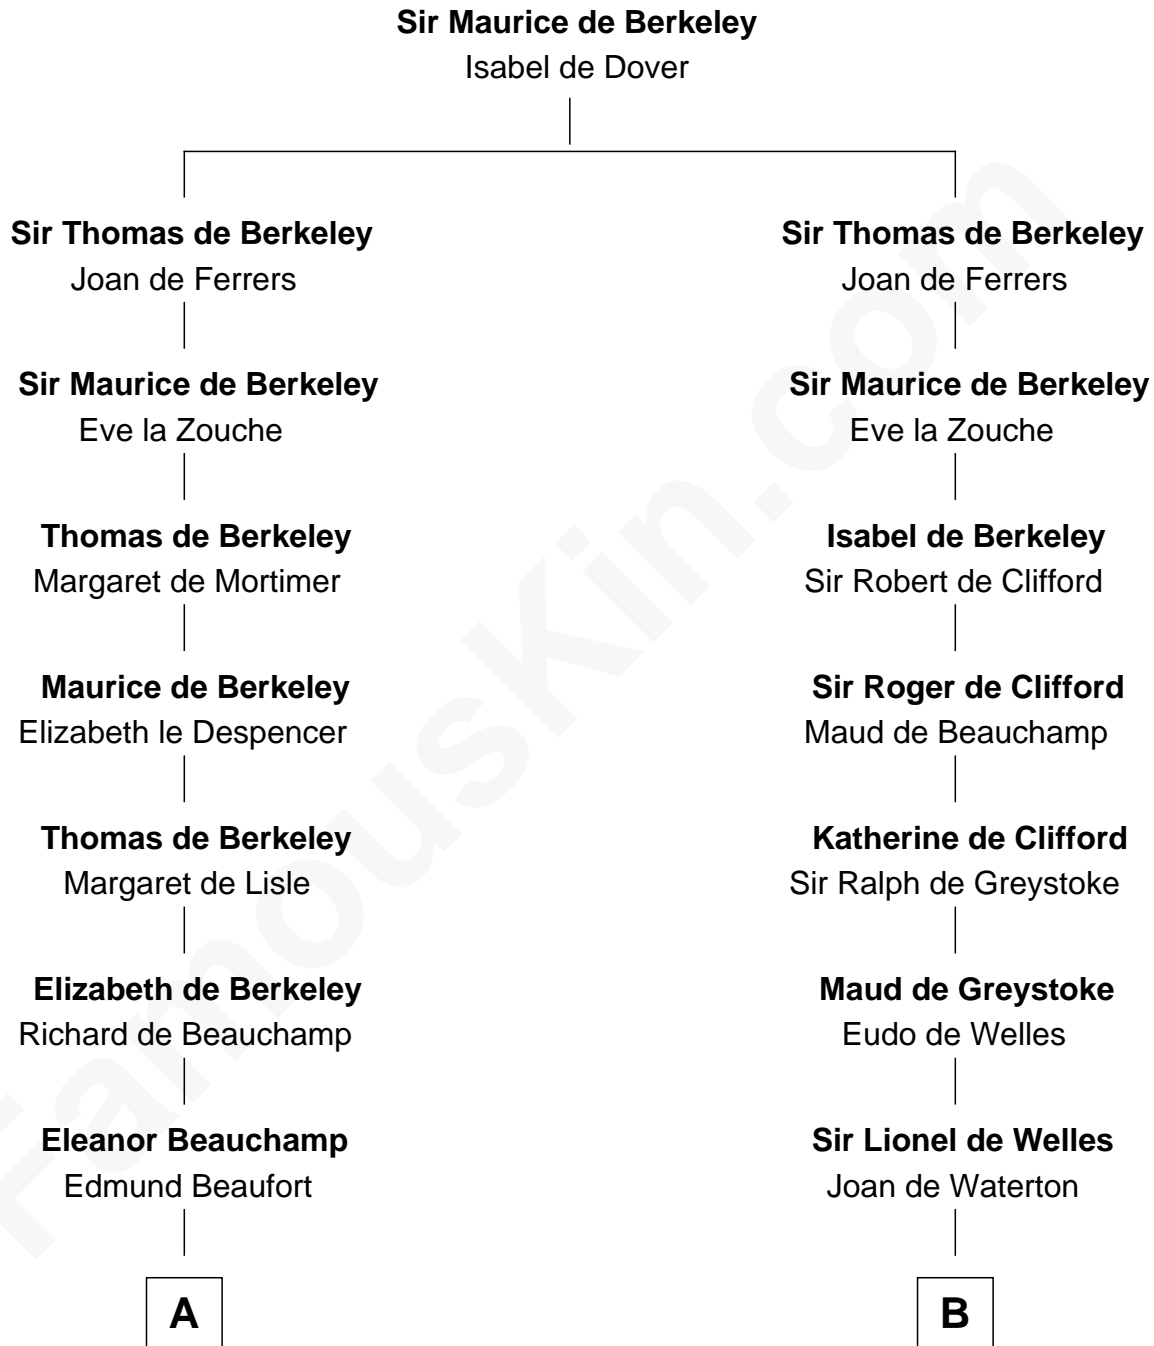

FamousKin.com

Relationship Chart of

Edith (Bolling) Wilson

First Lady of President Woodrow Wilson

18th cousin 3 times removed of

William Floyd

Signer of the Declaration of Independence

C

Martha Dandridge

Archibald Payne

Catherine Payne

Archibald Bolling

Archibald Bolling

Anne E. Wigginton

William Holcombe Bolling

Sarah Spiers White

Edith (Bolling) Wilson

First Lady of Woodrow Wilson

D

Tabitha Smith

Nicholl Floyd

William Floyd

Signer of Declaration of Independence

FamousKin.com