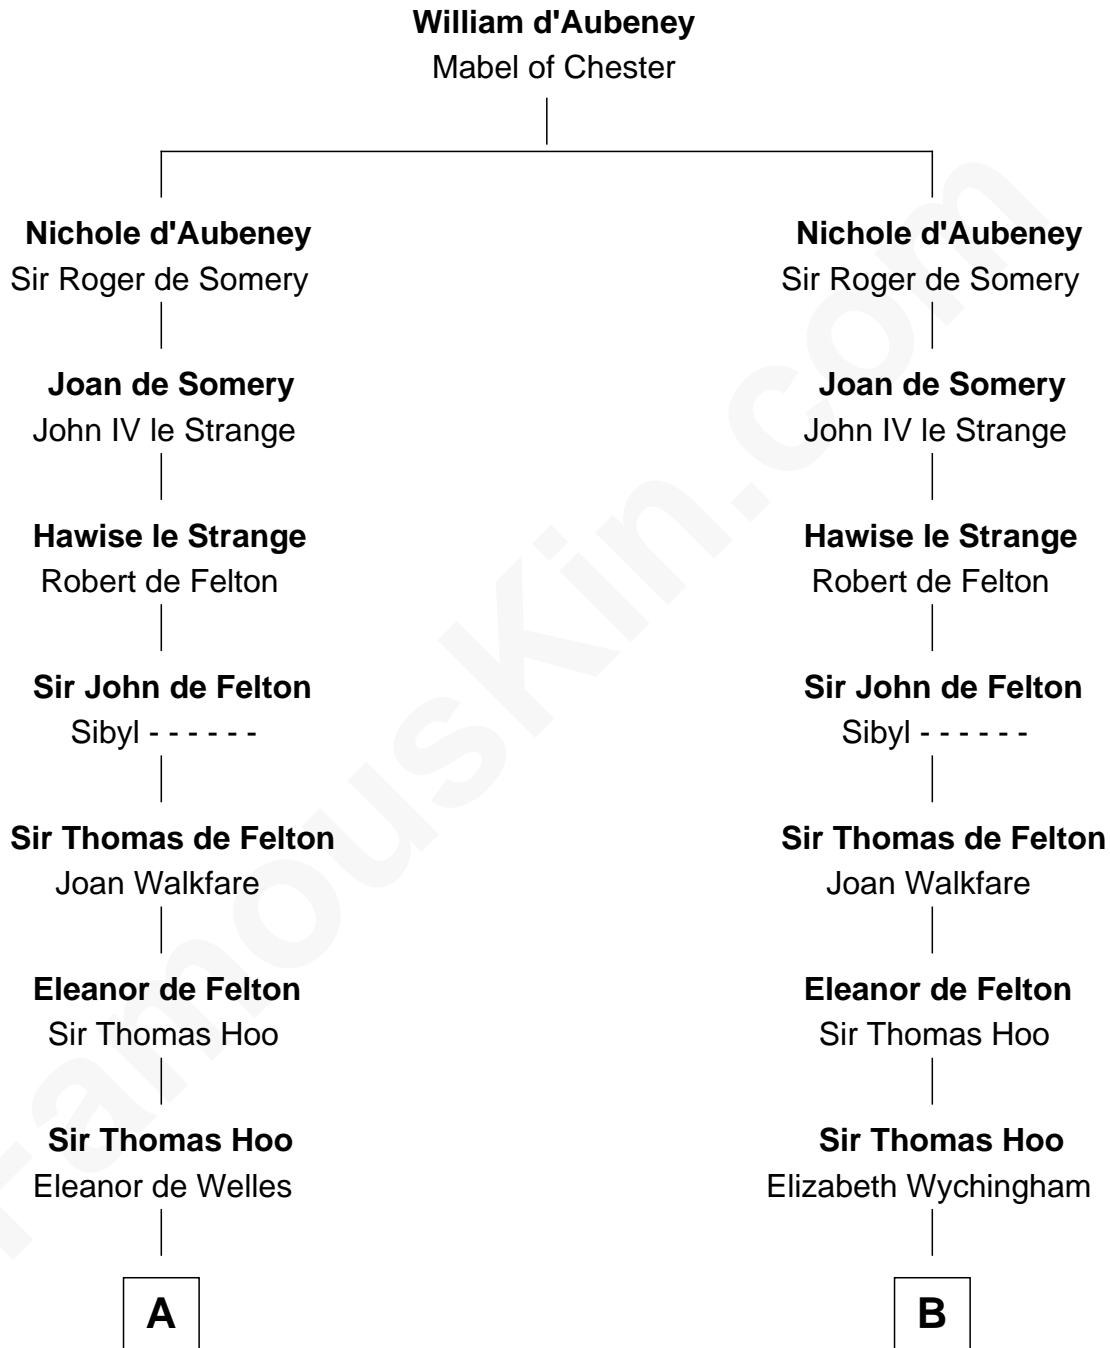

FamousKin.com

Relationship Chart of

Edith (Bolling) Wilson

First Lady of President Woodrow Wilson

18th cousin 3 times removed of

William Floyd

Signer of the Declaration of Independence