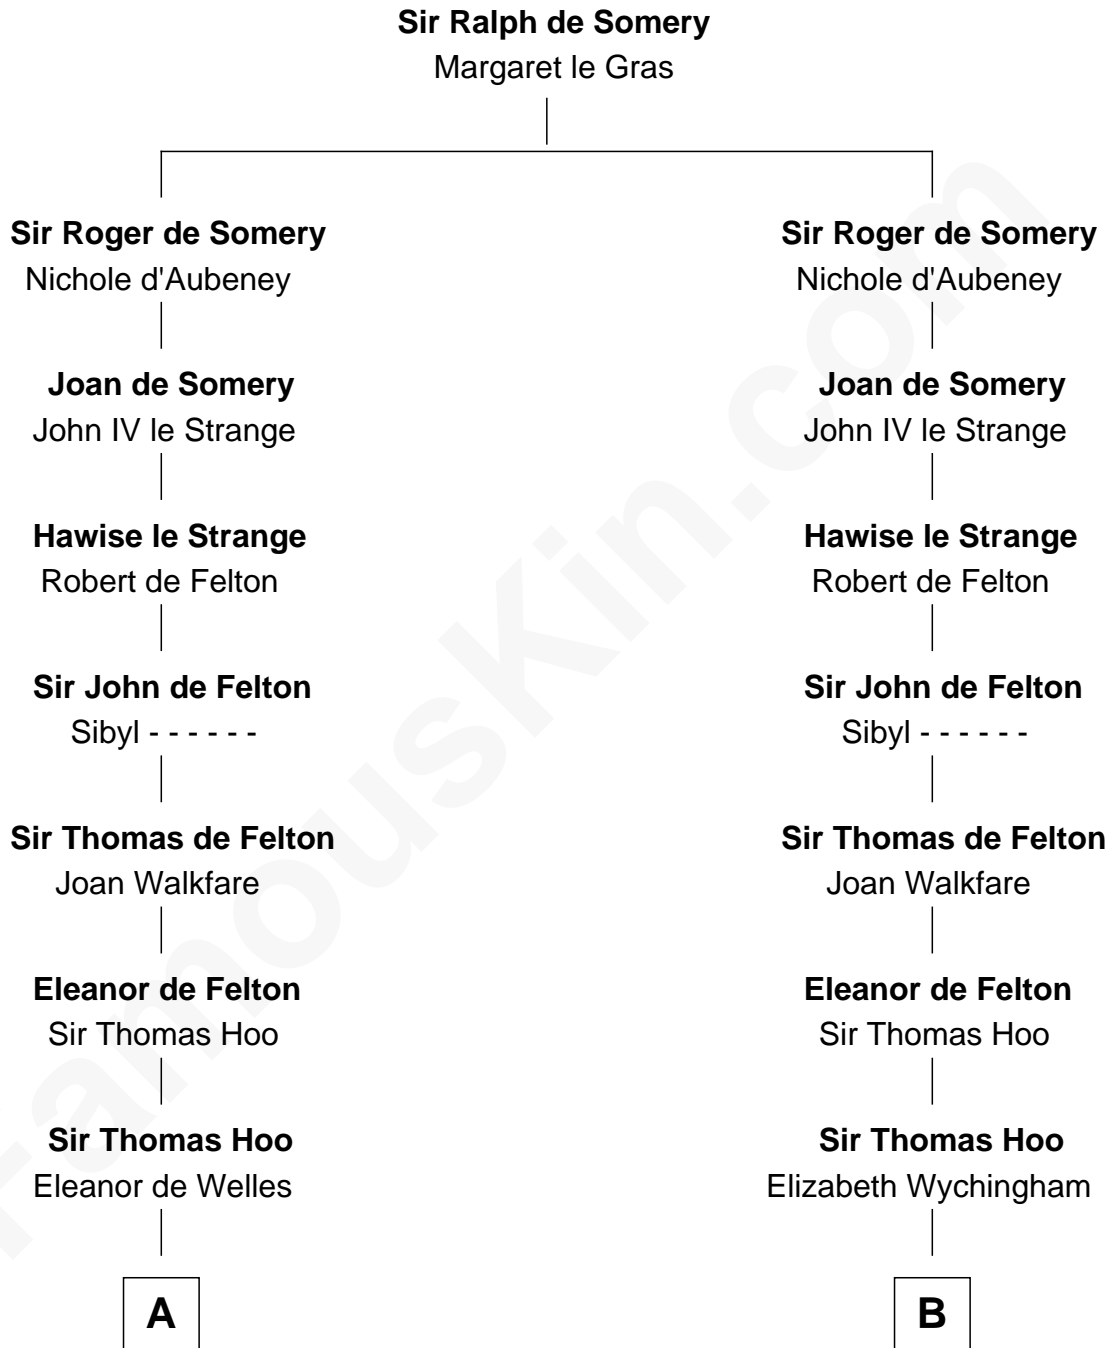

FamousKin.com

Relationship Chart of

Edith (Bolling) Wilson

First Lady of President Woodrow Wilson

18th cousin 3 times removed of

William Floyd

Signer of the Declaration of Independence

C

Martha Dandridge

Archibald Payne

Catherine Payne

Archibald Bolling

Archibald Bolling

Anne E. Wigginton

William Holcombe Bolling

Sarah Spiers White