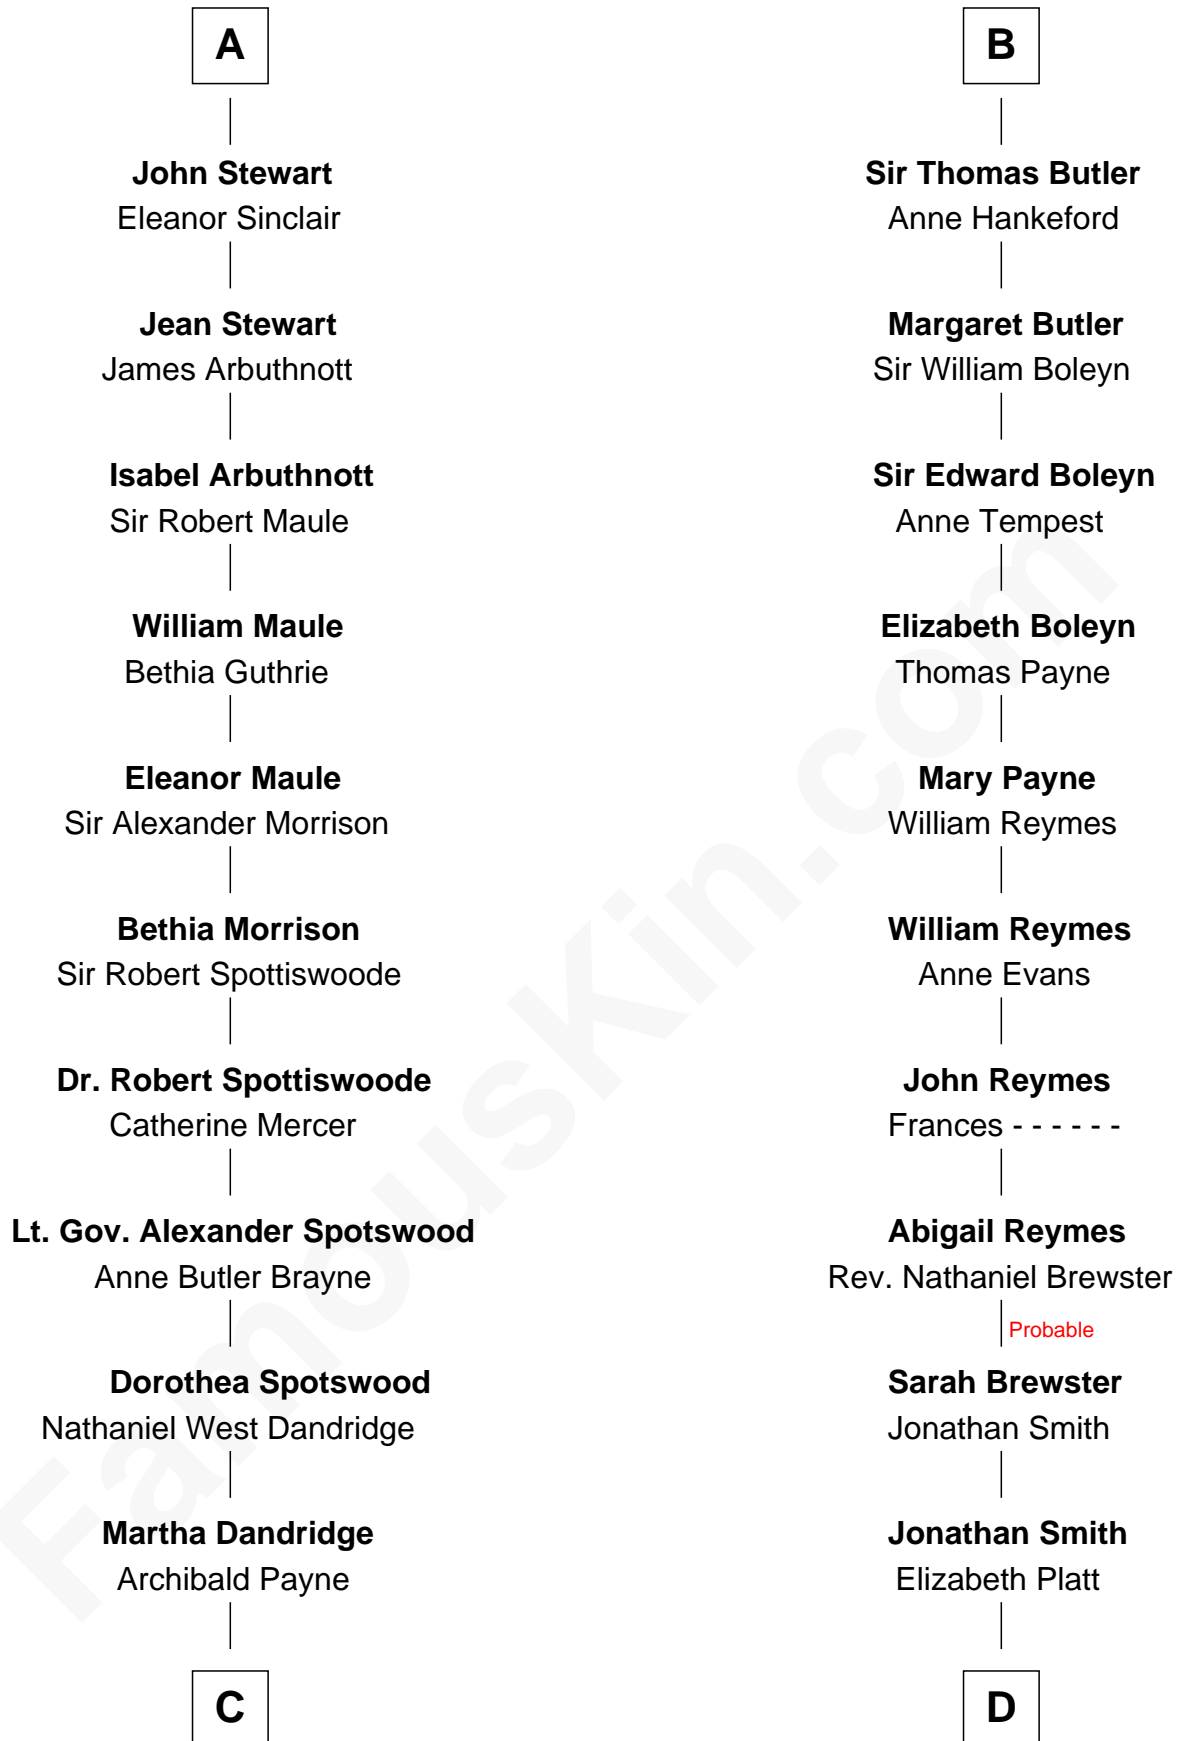

## Relationship Chart of

### Edith (Bolling) Wilson

*First Lady of President Woodrow Wilson*

18th cousin 2 times removed of

### William Floyd

*Signer of the Declaration of Independence*

**C**

**Catherine Payne**  
Archibald Bolling

**Archibald Bolling**  
Anne E. Wigginton

**William Holcombe Bolling**  
Sarah Spiers White

**Edith (Bolling) Wilson**  
*First Lady of Woodrow Wilson*

**D**

**Tabitha Smith**  
Nicholl Floyd

**William Floyd**  
*Signer of Declaration of Independence*

FamousKin.com