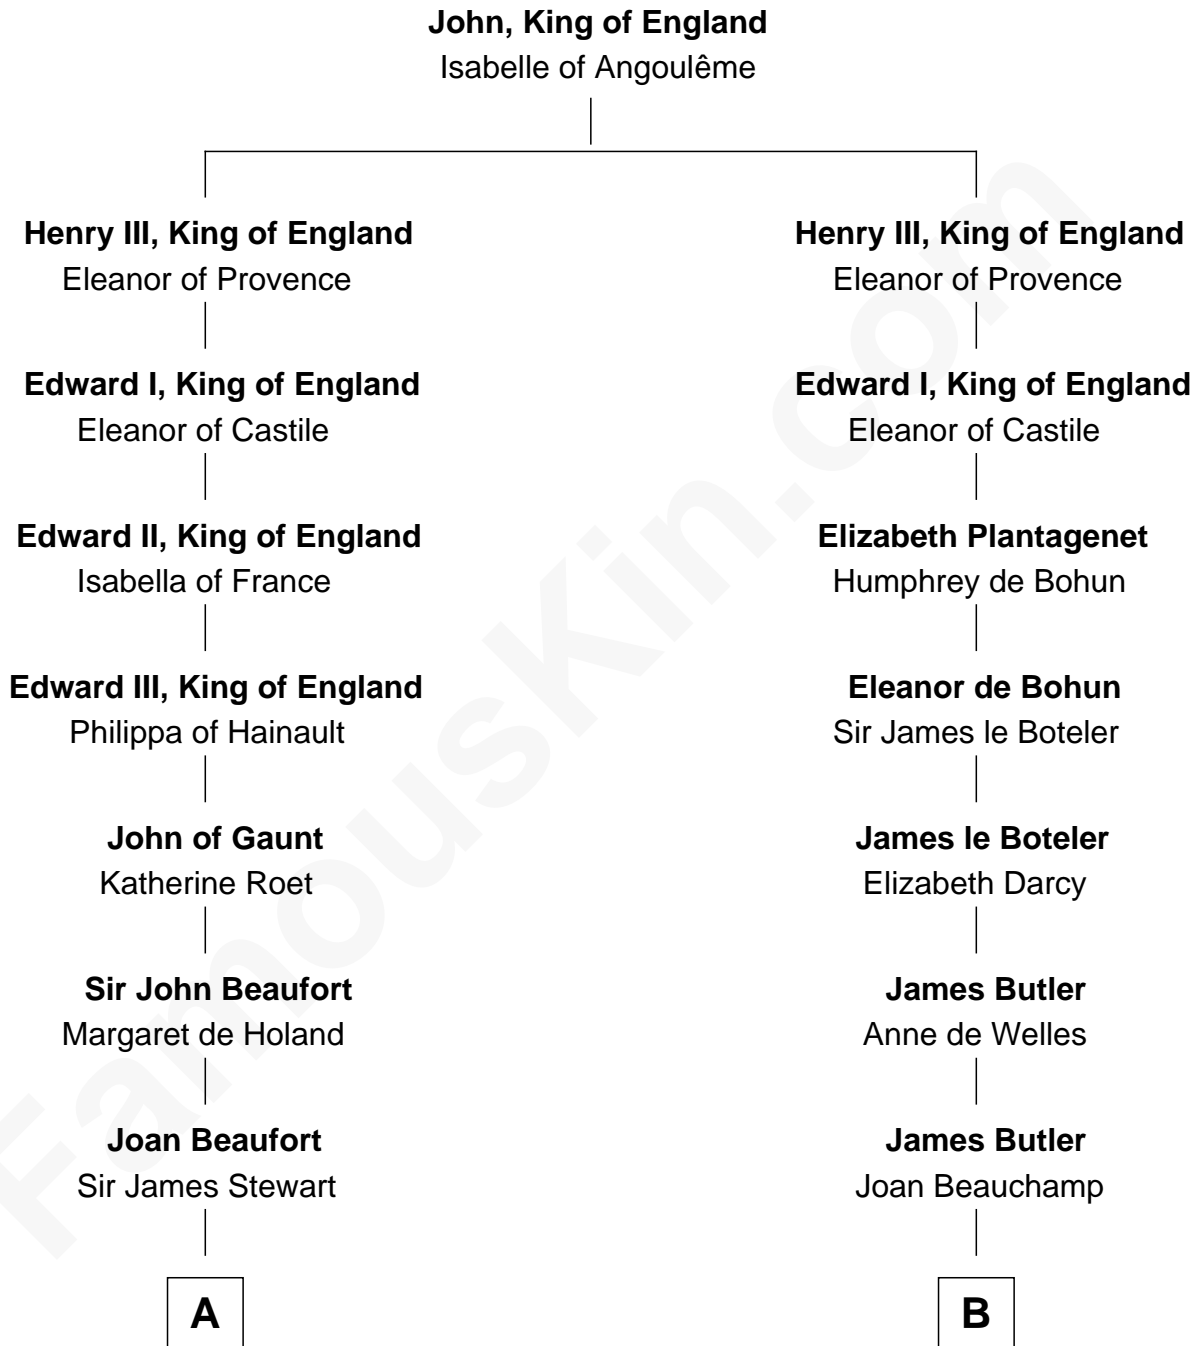

FamousKin.com

Relationship Chart of

Edith (Bolling) Wilson

First Lady of President Woodrow Wilson

18th cousin 2 times removed of

William Floyd

Signer of the Declaration of Independence