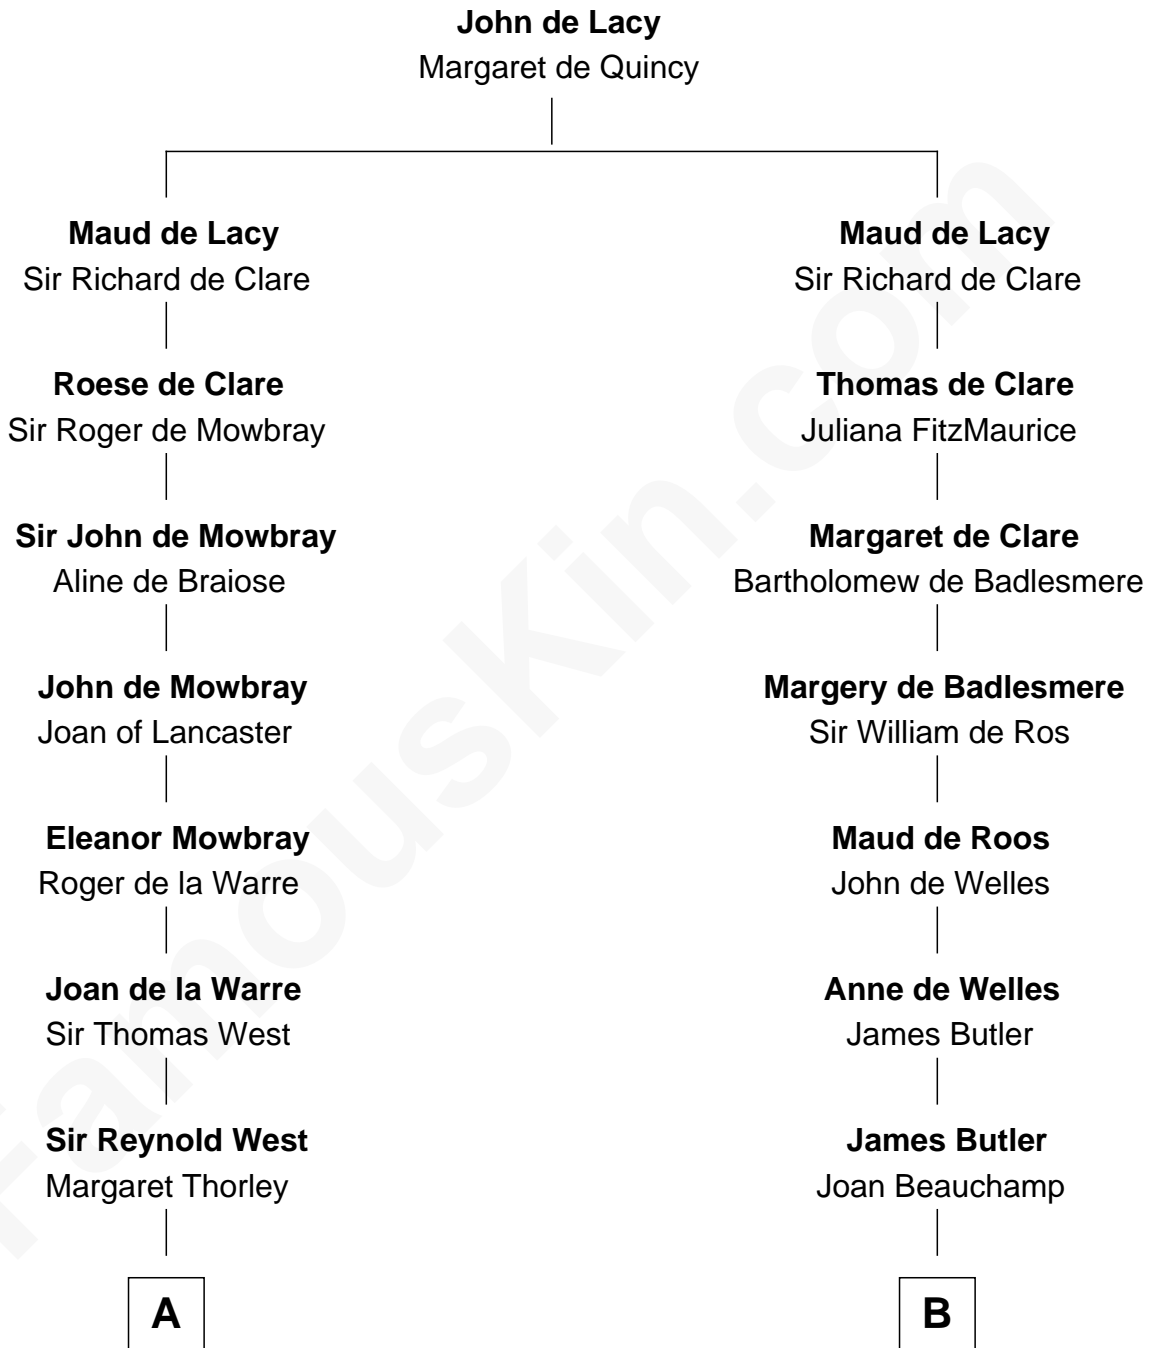

FamousKin.com

Relationship Chart of

Edith (Bolling) Wilson

First Lady of President Woodrow Wilson

18th cousin 3 times removed of

William Floyd

Signer of the Declaration of Independence

C

Martha Dandridge

Archibald Payne

Catherine Payne

Archibald Bolling

Archibald Bolling

Anne E. Wigginton

William Holcombe Bolling

Sarah Spiers White

Edith (Bolling) Wilson

First Lady of Woodrow Wilson

D

Tabitha Smith

Nicholl Floyd

William Floyd

Signer of Declaration of Independence

FamousKin.com