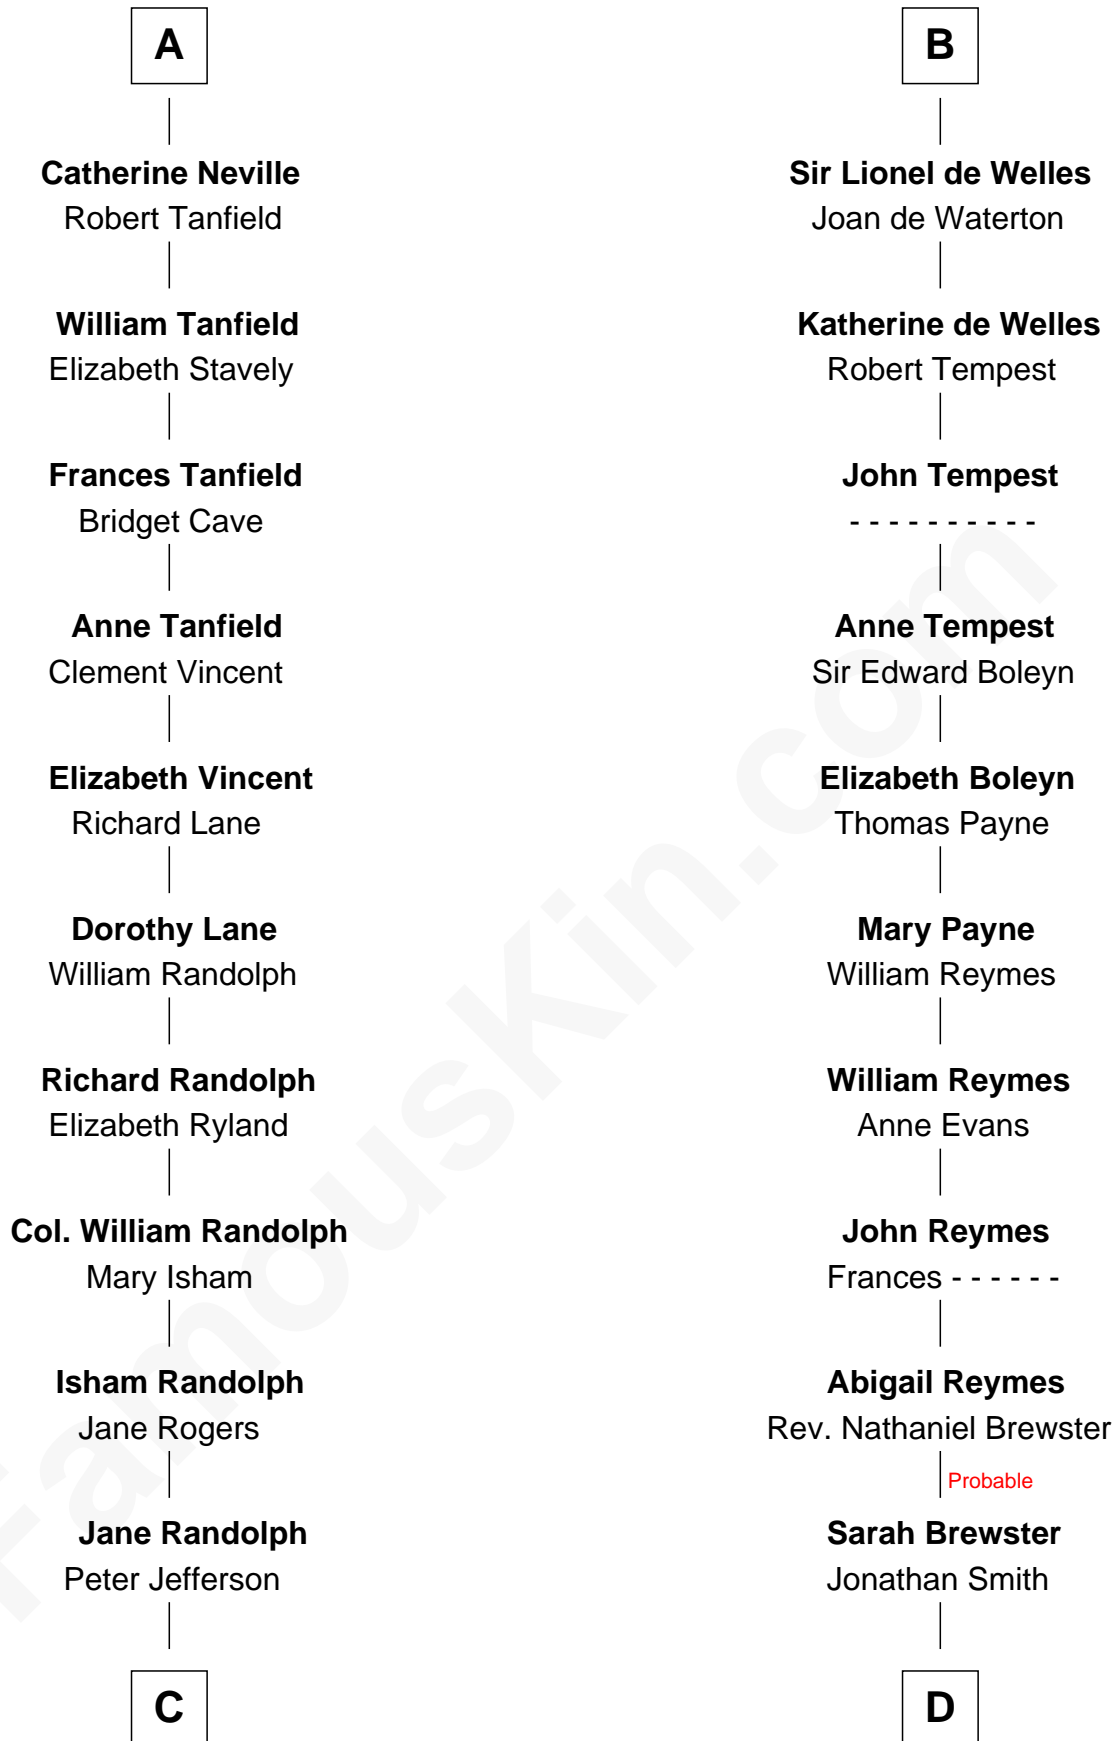

FamousKin.com

Relationship Chart of

Edith (Bolling) Wilson

First Lady of President Woodrow Wilson

19th cousin 2 times removed of

William Floyd

Signer of the Declaration of Independence

C

Mary Jefferson

John Bolling

Archibald Bolling

Catherine Payne

Archibald Bolling

Anne E. Wigginton

William Holcombe Bolling

Sarah Spiers White