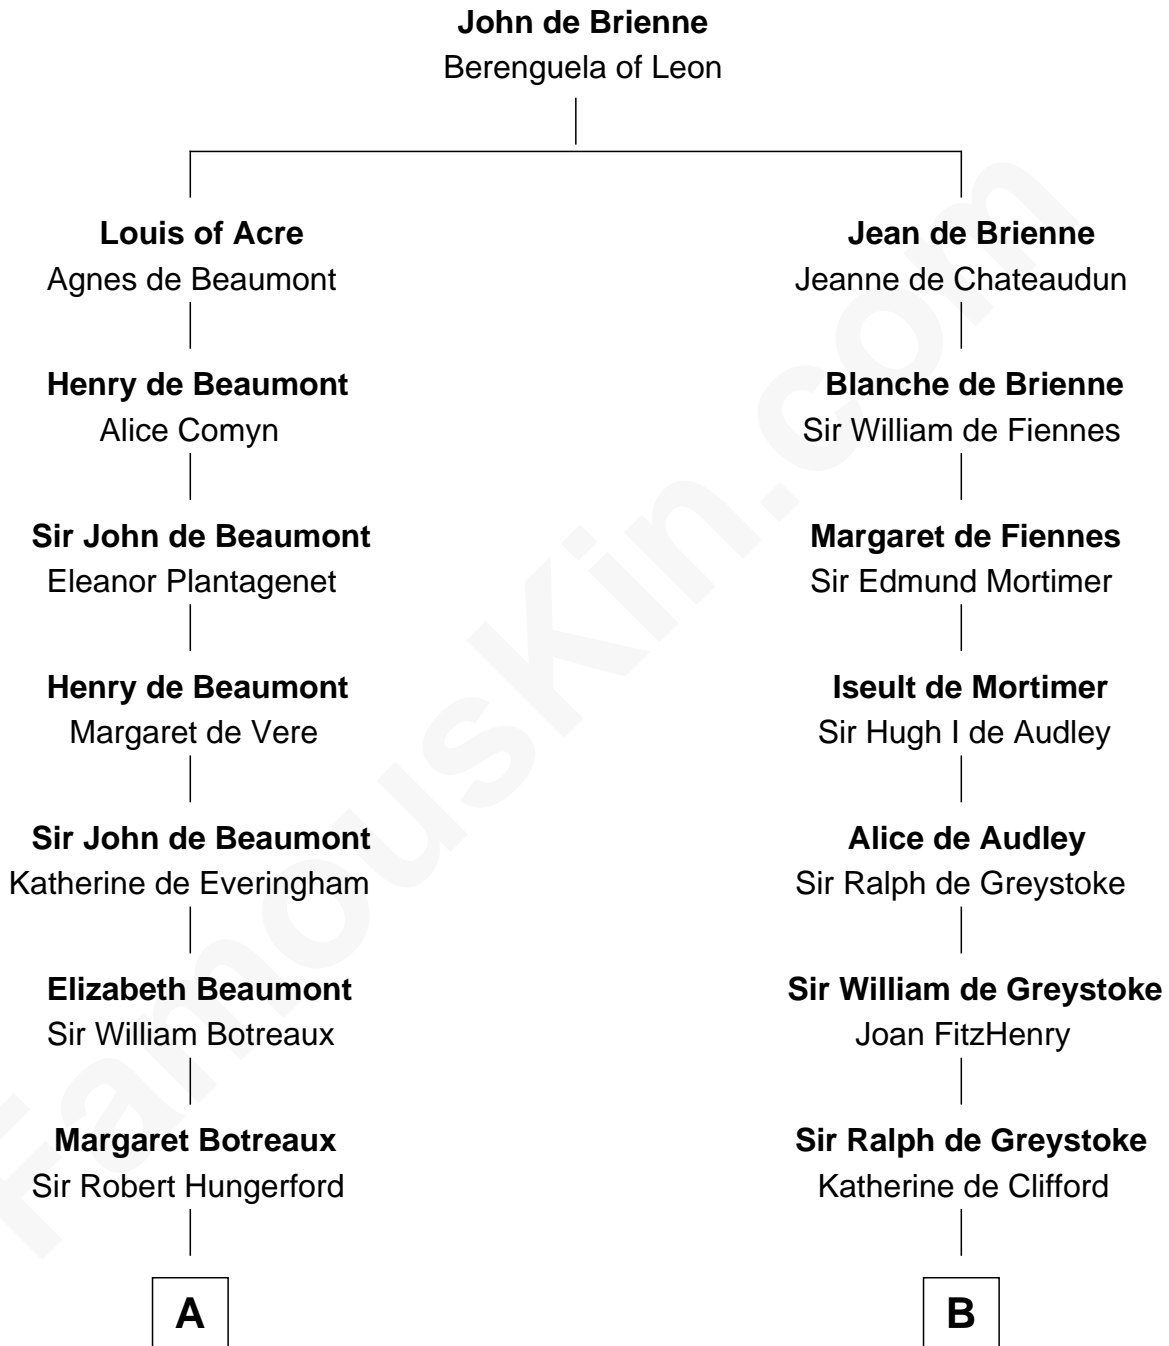

FamousKin.com

Relationship Chart of

Edith (Bolling) Wilson

First Lady of President Woodrow Wilson

20th cousin 1 time removed of

William Floyd

Signer of the Declaration of Independence

C

Martha Dandridge

Archibald Payne

Catherine Payne

Archibald Bolling

Archibald Bolling

Anne E. Wigginton

William Holcombe Bolling

Sarah Spiers White