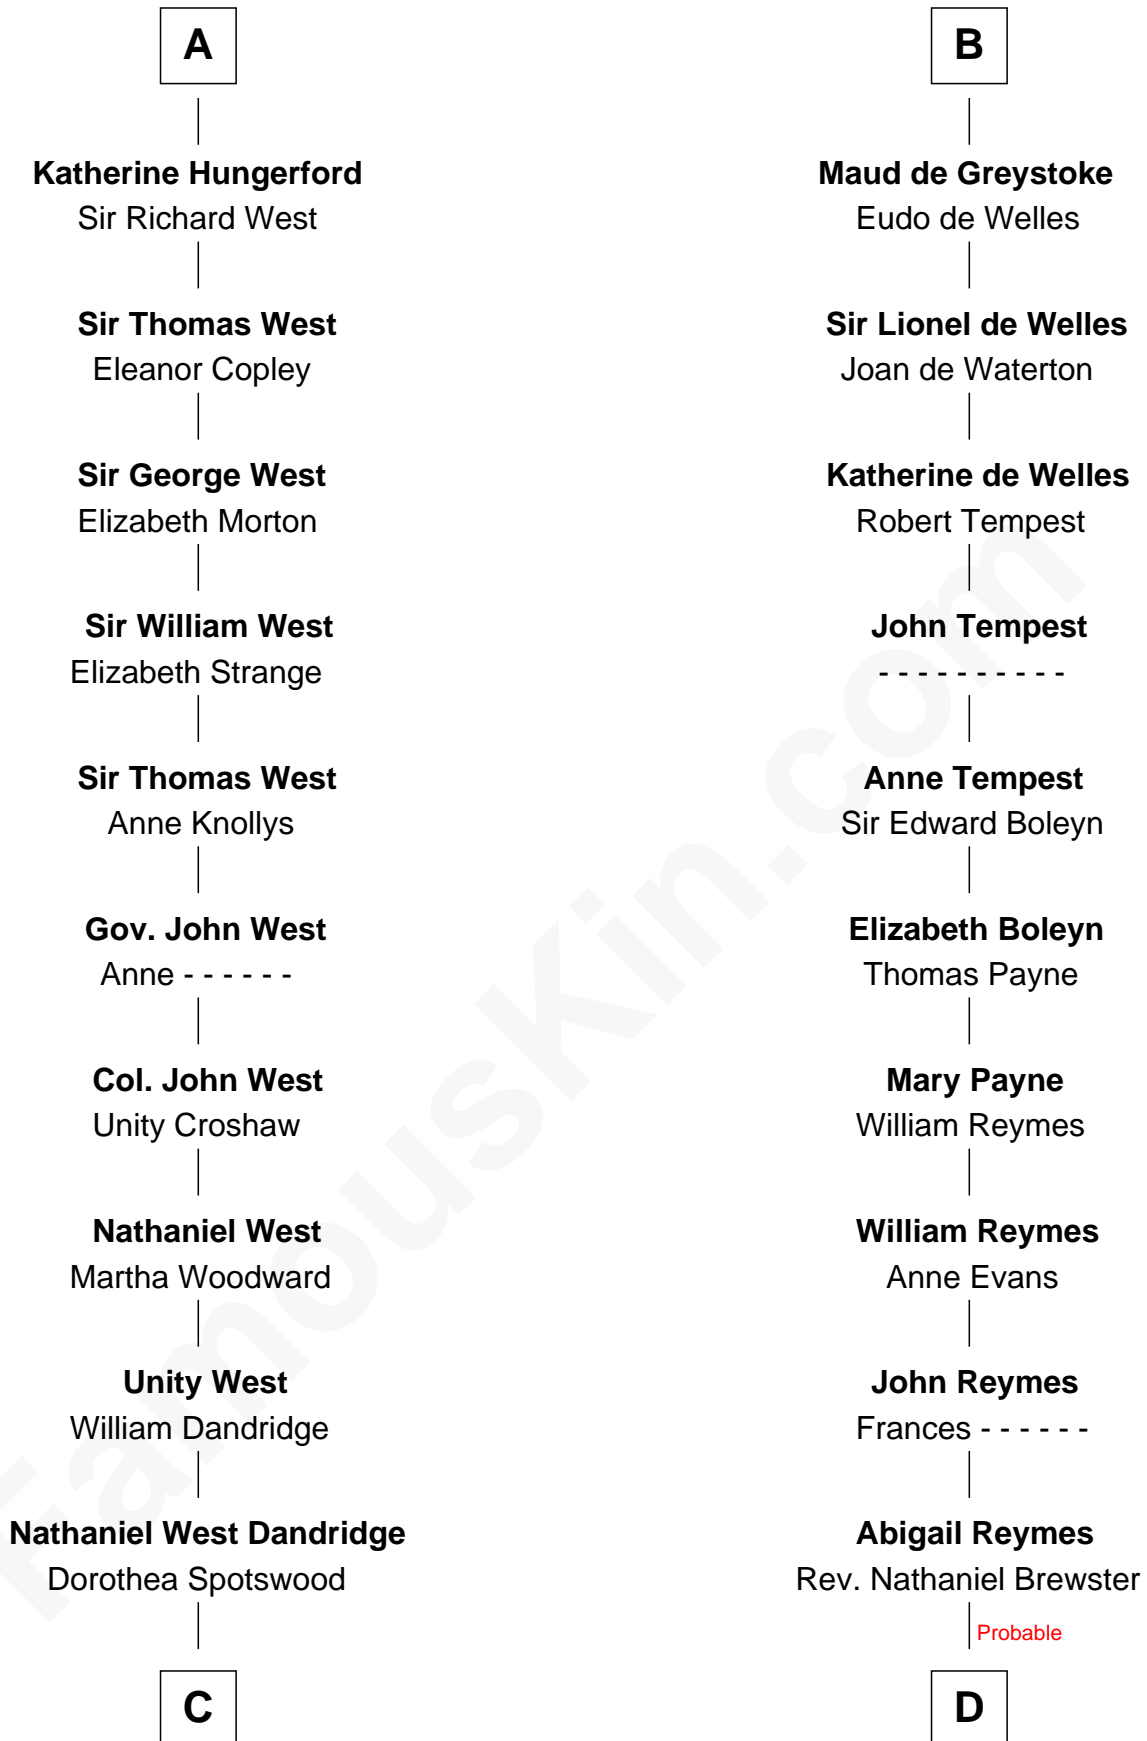

FamousKin.com

Relationship Chart of

Edith (Bolling) Wilson

First Lady of President Woodrow Wilson

20th cousin 1 time removed of

William Floyd

Signer of the Declaration of Independence

C

Martha Dandridge

Archibald Payne

Catherine Payne

Archibald Bolling

Archibald Bolling

Anne E. Wigginton

William Holcombe Bolling

Sarah Spiers White

Edith (Bolling) Wilson

First Lady of Woodrow Wilson

D

Sarah Brewster

Jonathan Smith

Jonathan Smith

Elizabeth Platt

Tabitha Smith