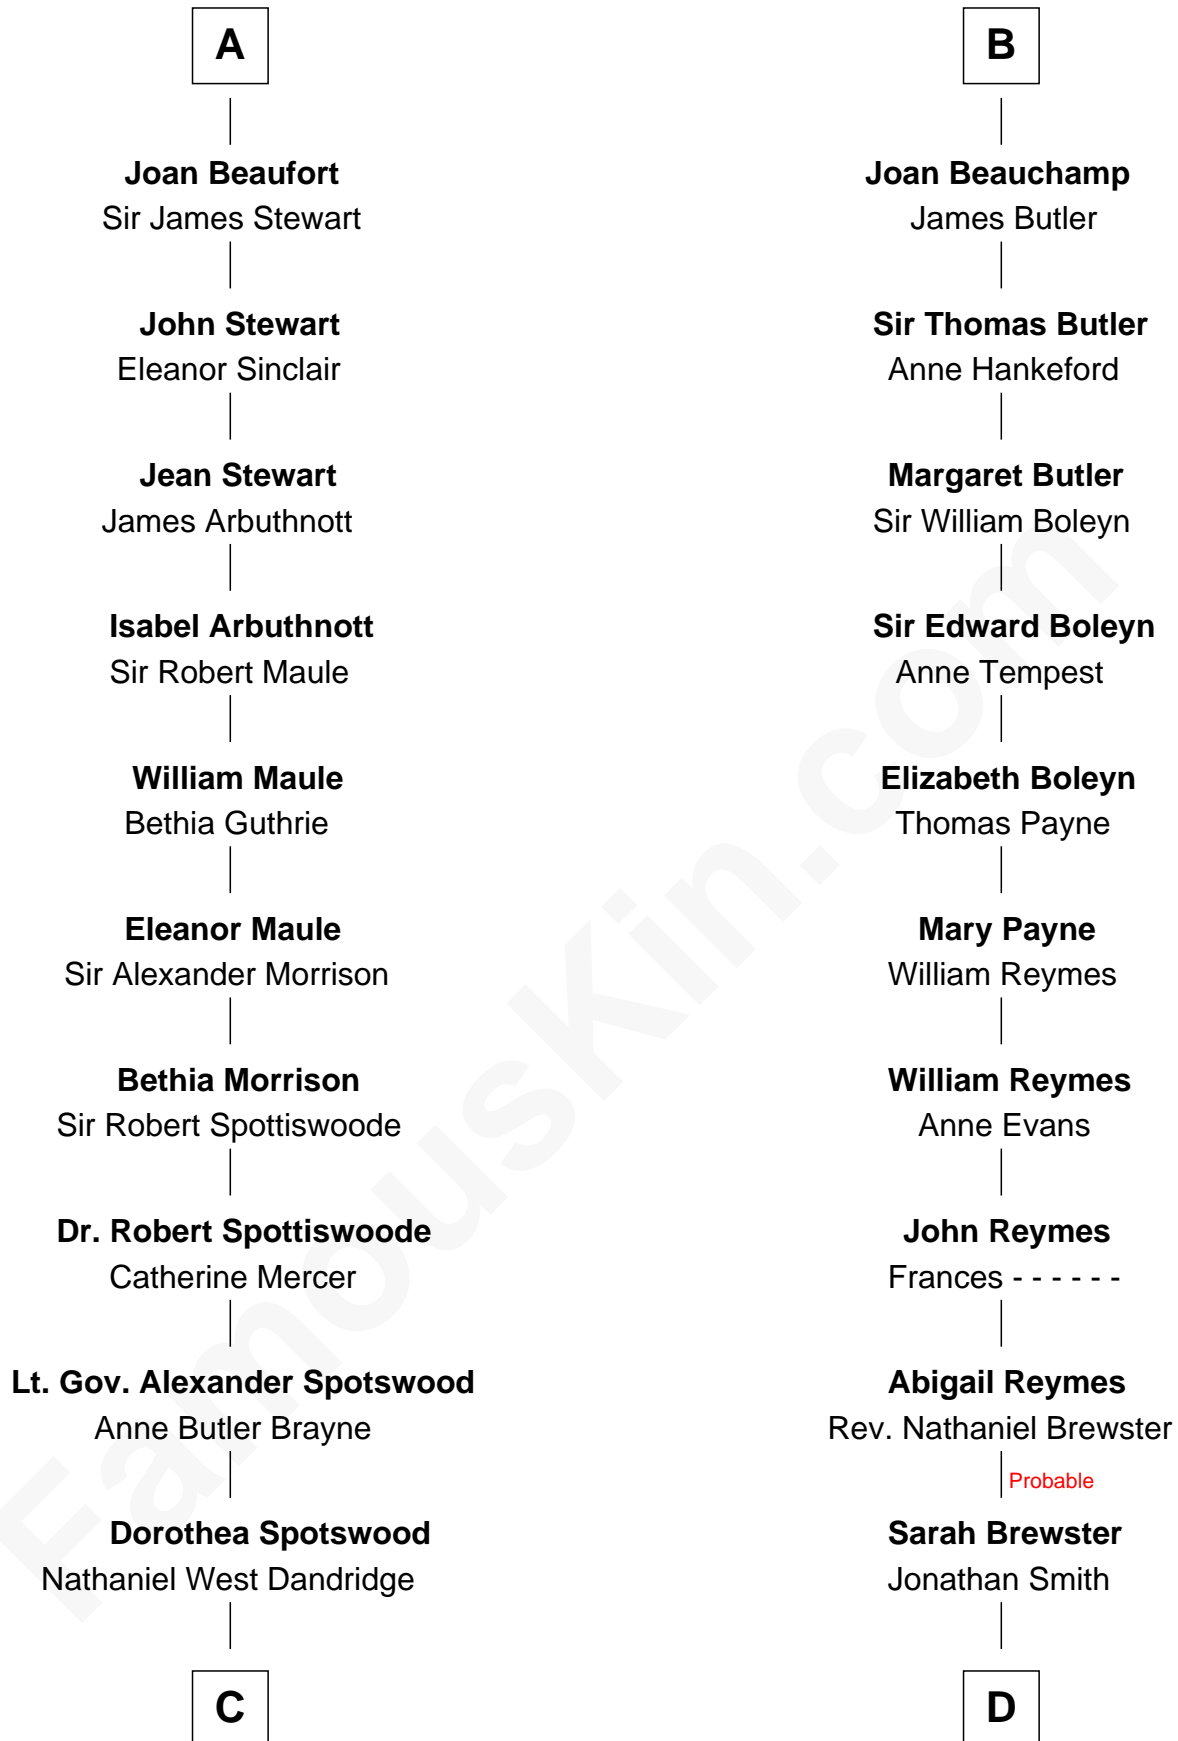

FamousKin.com

Relationship Chart of

Edith (Bolling) Wilson

First Lady of President Woodrow Wilson

19th cousin 2 times removed of

William Floyd

Signer of the Declaration of Independence

C

Martha Dandridge

Archibald Payne

Catherine Payne

Archibald Bolling

Archibald Bolling

Anne E. Wigginton

William Holcombe Bolling

Sarah Spiers White