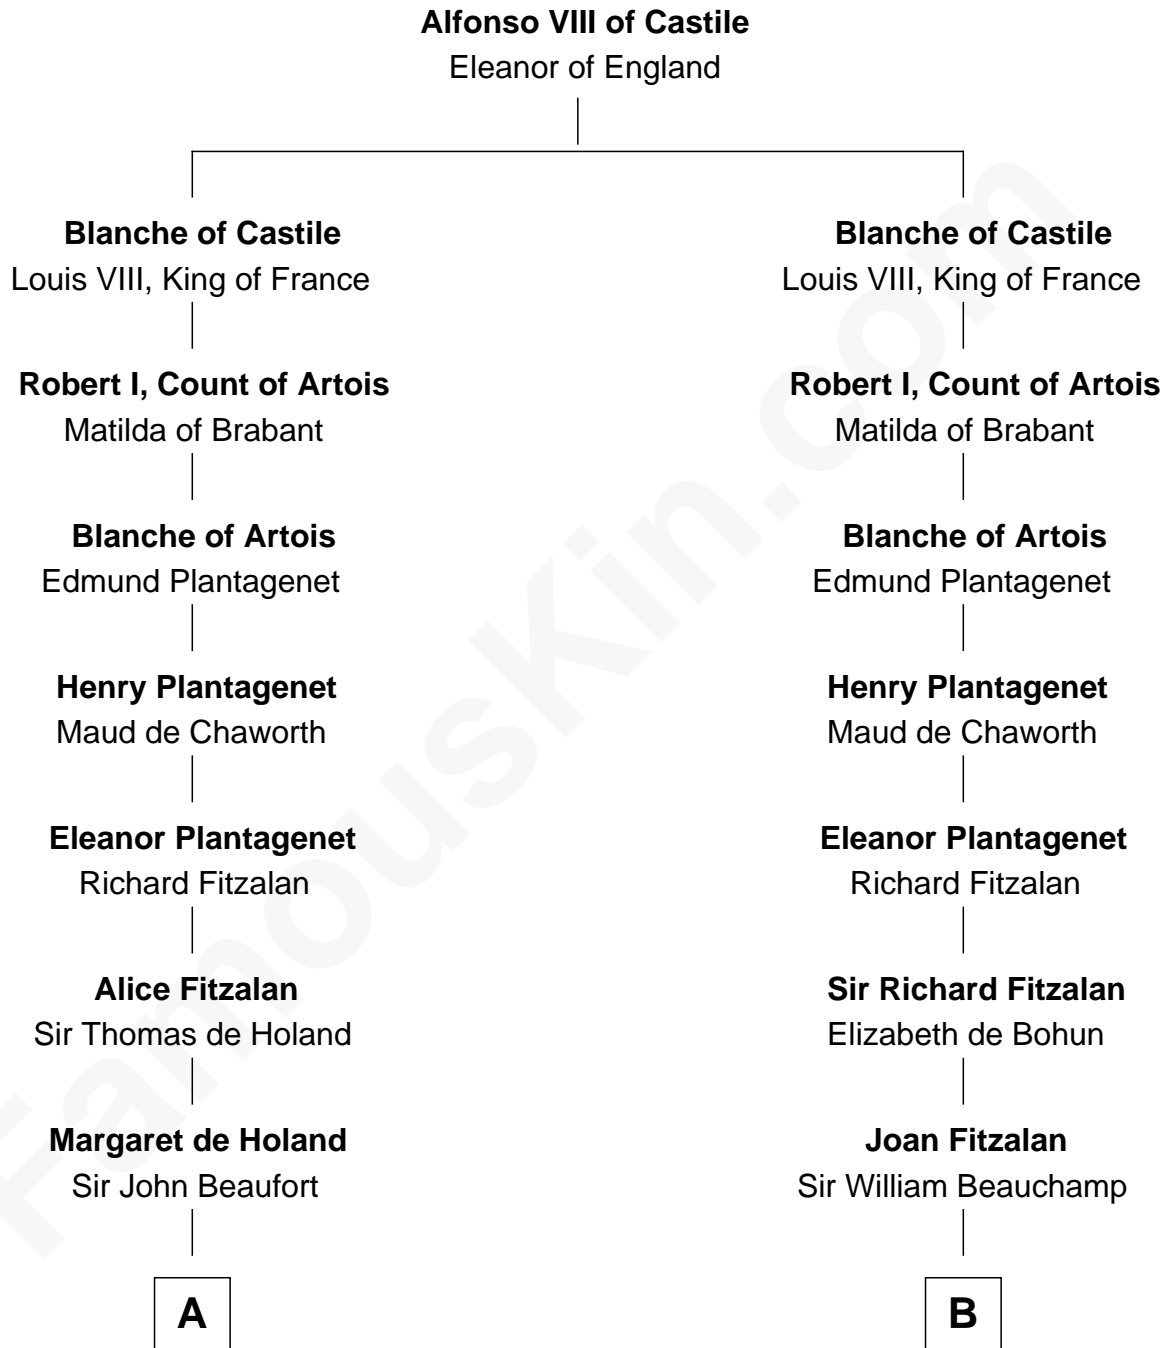

FamousKin.com

Relationship Chart of

Edith (Bolling) Wilson

First Lady of President Woodrow Wilson

19th cousin 2 times removed of

William Floyd

Signer of the Declaration of Independence

C

Martha Dandridge

Archibald Payne

Catherine Payne

Archibald Bolling

Archibald Bolling

Anne E. Wigginton

William Holcombe Bolling

Sarah Spiers White