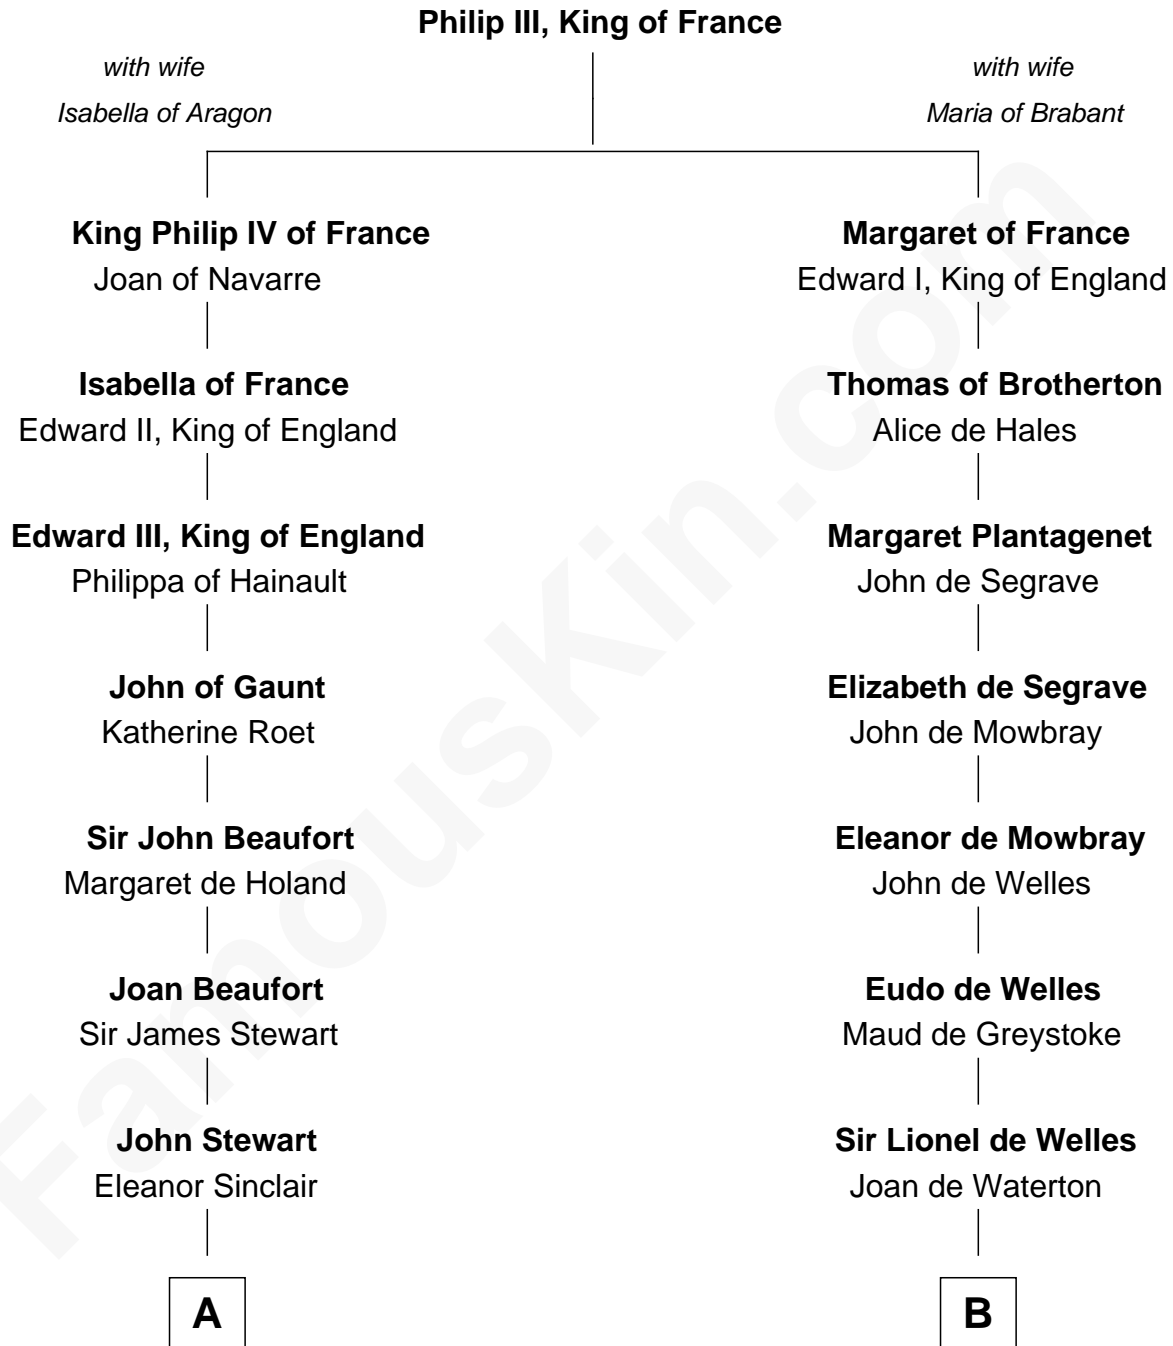

FamousKin.com

Relationship Chart of

Edith (Bolling) Wilson

First Lady of President Woodrow Wilson

18th cousin 1 time removed of

William Floyd

Signer of the Declaration of Independence