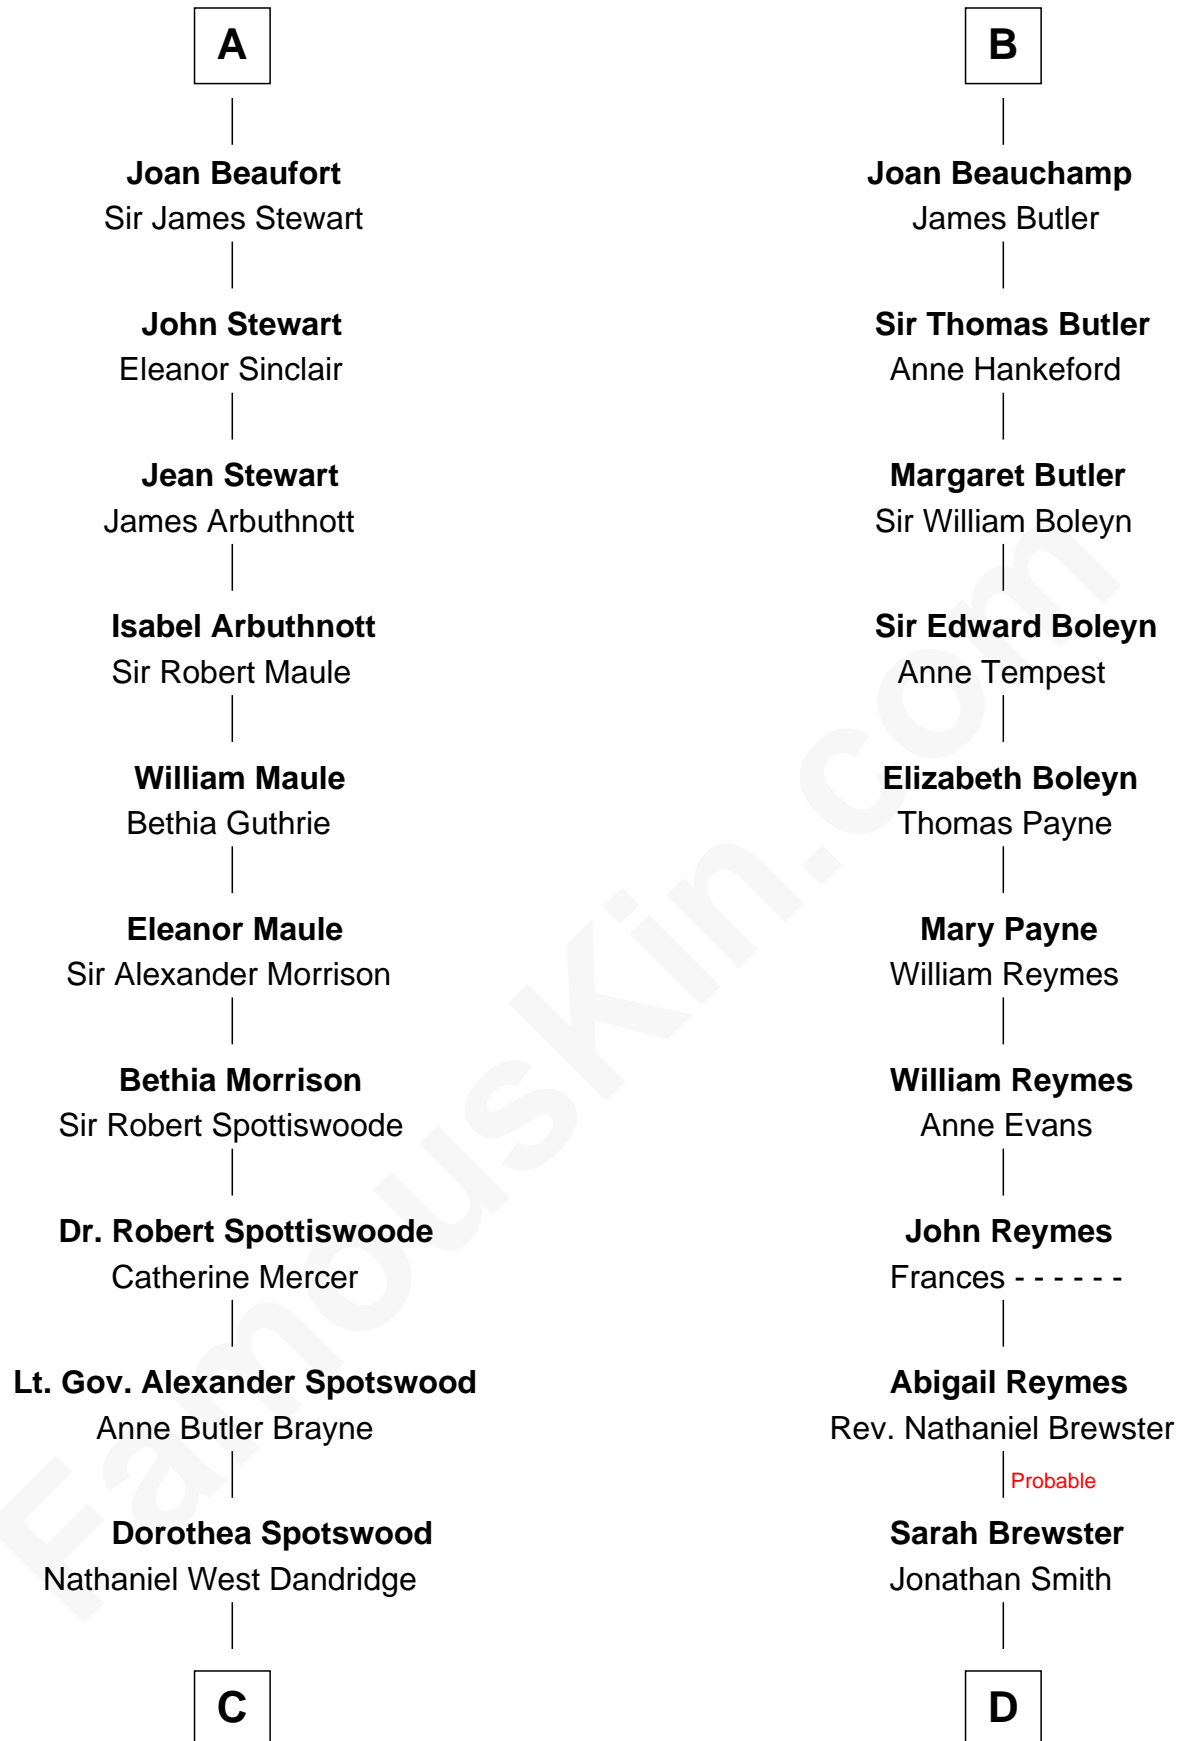

FamousKin.com

Relationship Chart of

Edith (Bolling) Wilson

First Lady of President Woodrow Wilson

19th cousin 2 times removed of

William Floyd

Signer of the Declaration of Independence

Philip II Auguste, King of France

Eleanor Plantagenet

Richard Fitzalan

Sir Richard Fitzalan

Elizabeth de Bohun

Joan Fitzalan

Sir William Beauchamp

B

C

Martha Dandridge

Archibald Payne

Catherine Payne

Archibald Bolling

Archibald Bolling

Anne E. Wigginton

William Holcombe Bolling

Sarah Spiers White