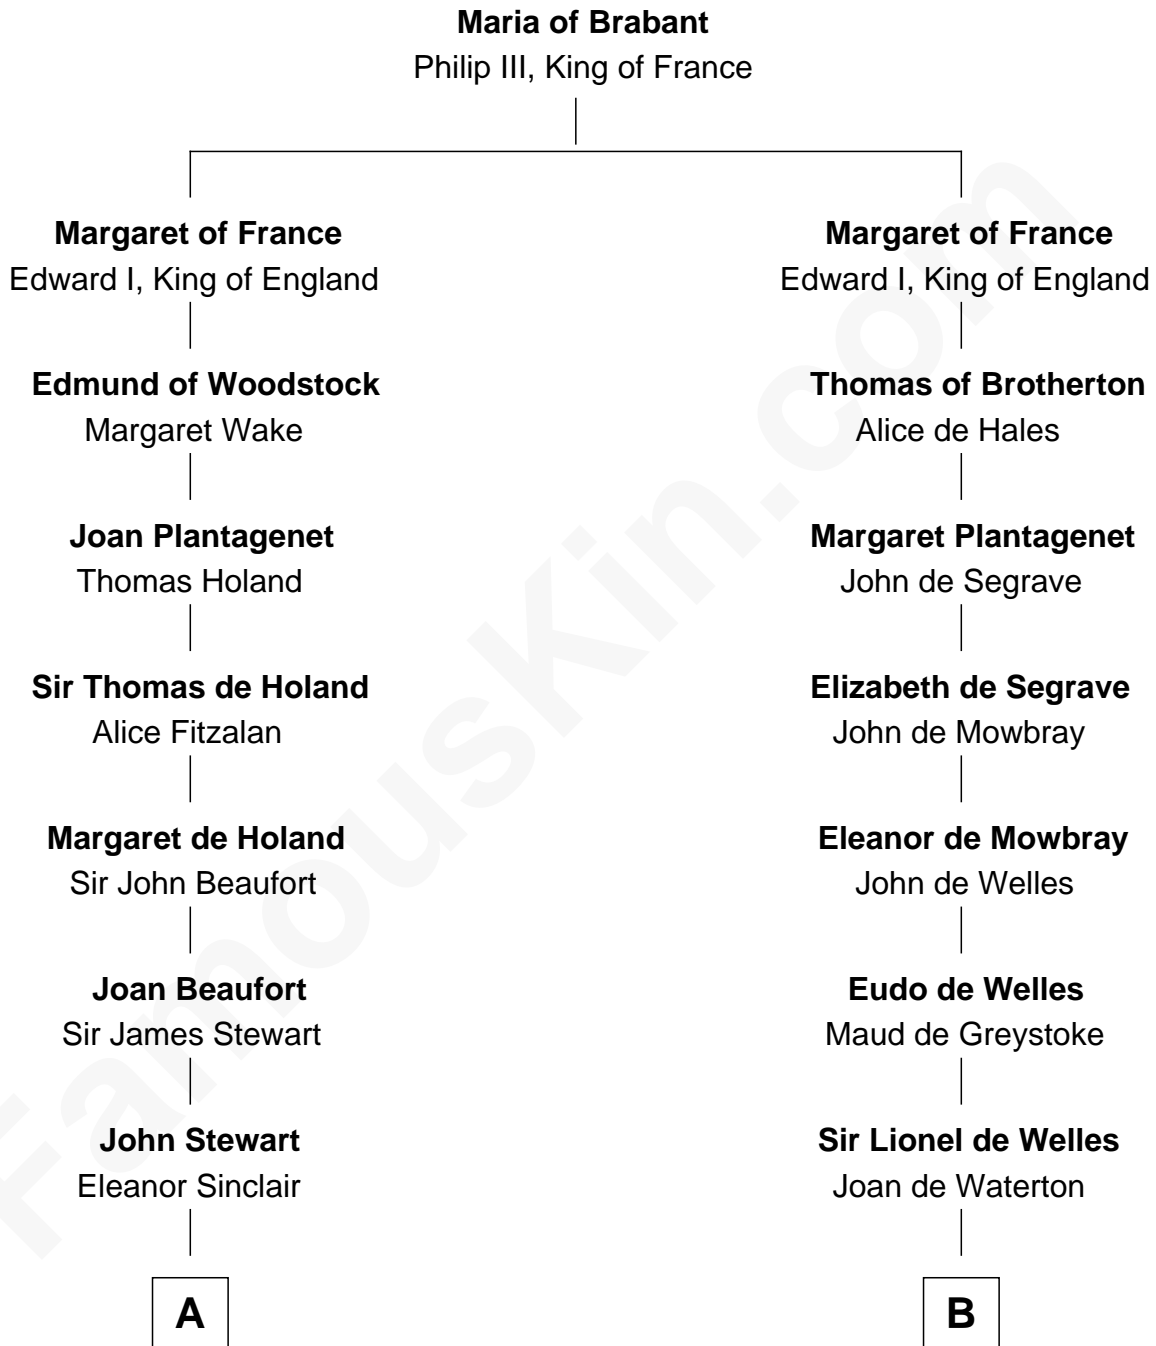

FamousKin.com

Relationship Chart of

Edith (Bolling) Wilson

First Lady of President Woodrow Wilson

18th cousin 1 time removed of

William Floyd

Signer of the Declaration of Independence

C

Archibald Bolling
Anne E. Wigginton

William Holcombe Bolling
Sarah Spiers White

Edith (Bolling) Wilson
First Lady of Woodrow Wilson

D

Tabitha Smith
Nicholl Floyd

William Floyd
Signer of Declaration of Independence