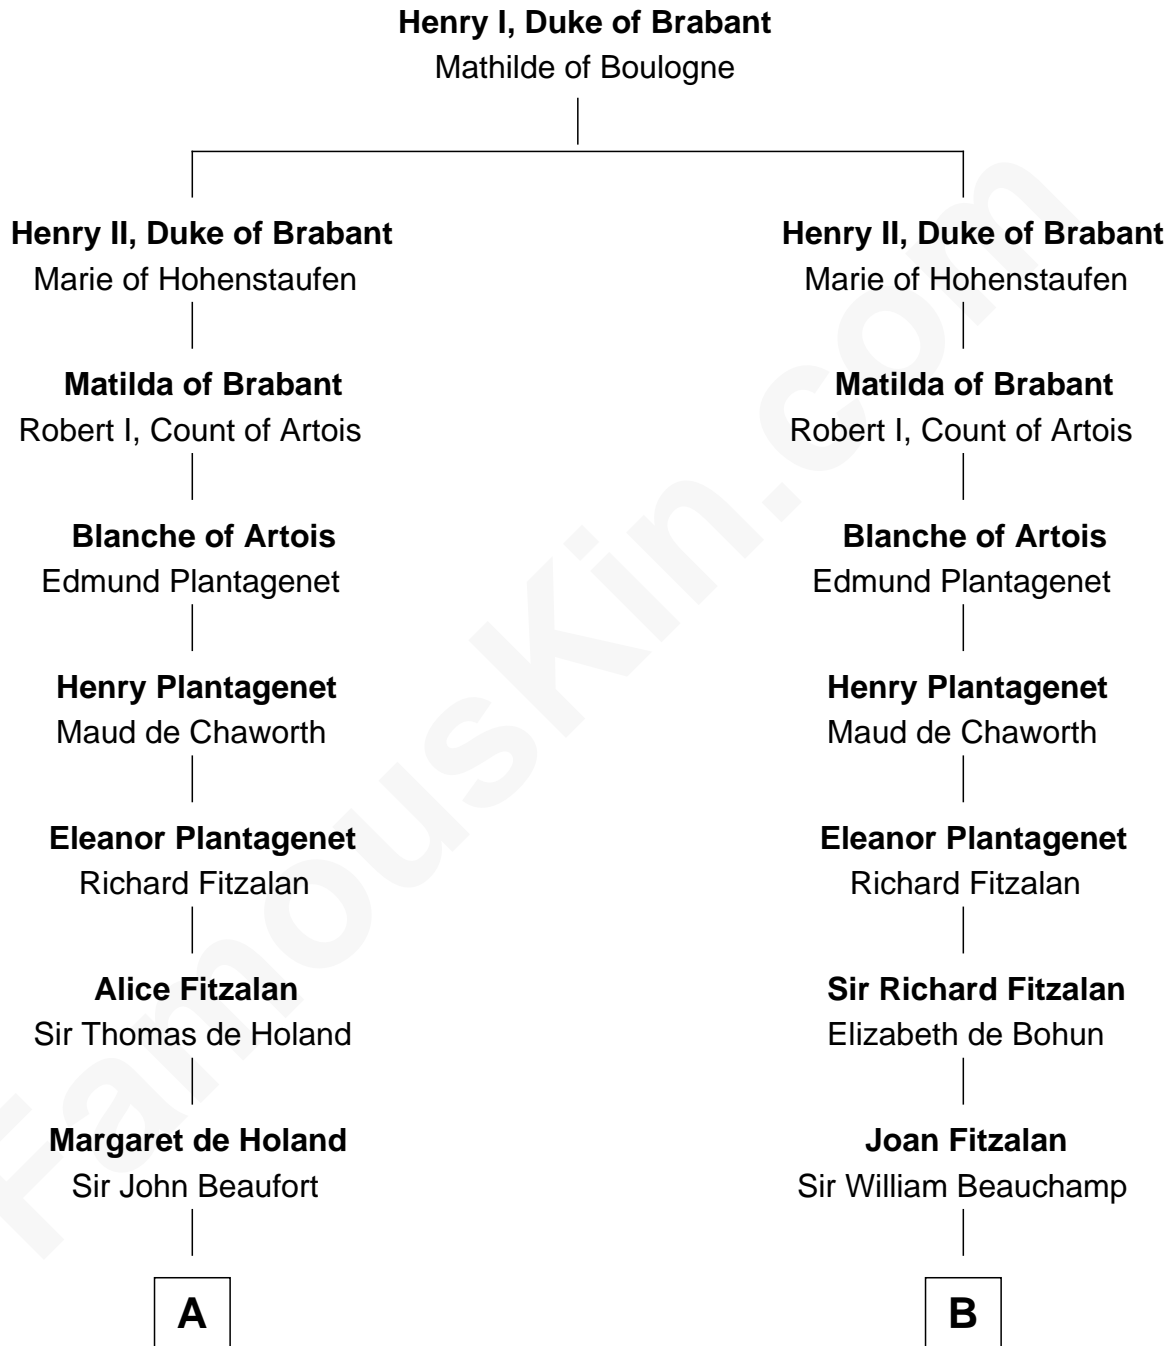

FamousKin.com

Relationship Chart of

Edith (Bolling) Wilson

First Lady of President Woodrow Wilson

19th cousin 2 times removed of

William Floyd

Signer of the Declaration of Independence

C

Martha Dandridge

Archibald Payne

Catherine Payne

Archibald Bolling

Archibald Bolling

Anne E. Wigginton

William Holcombe Bolling

Sarah Spiers White