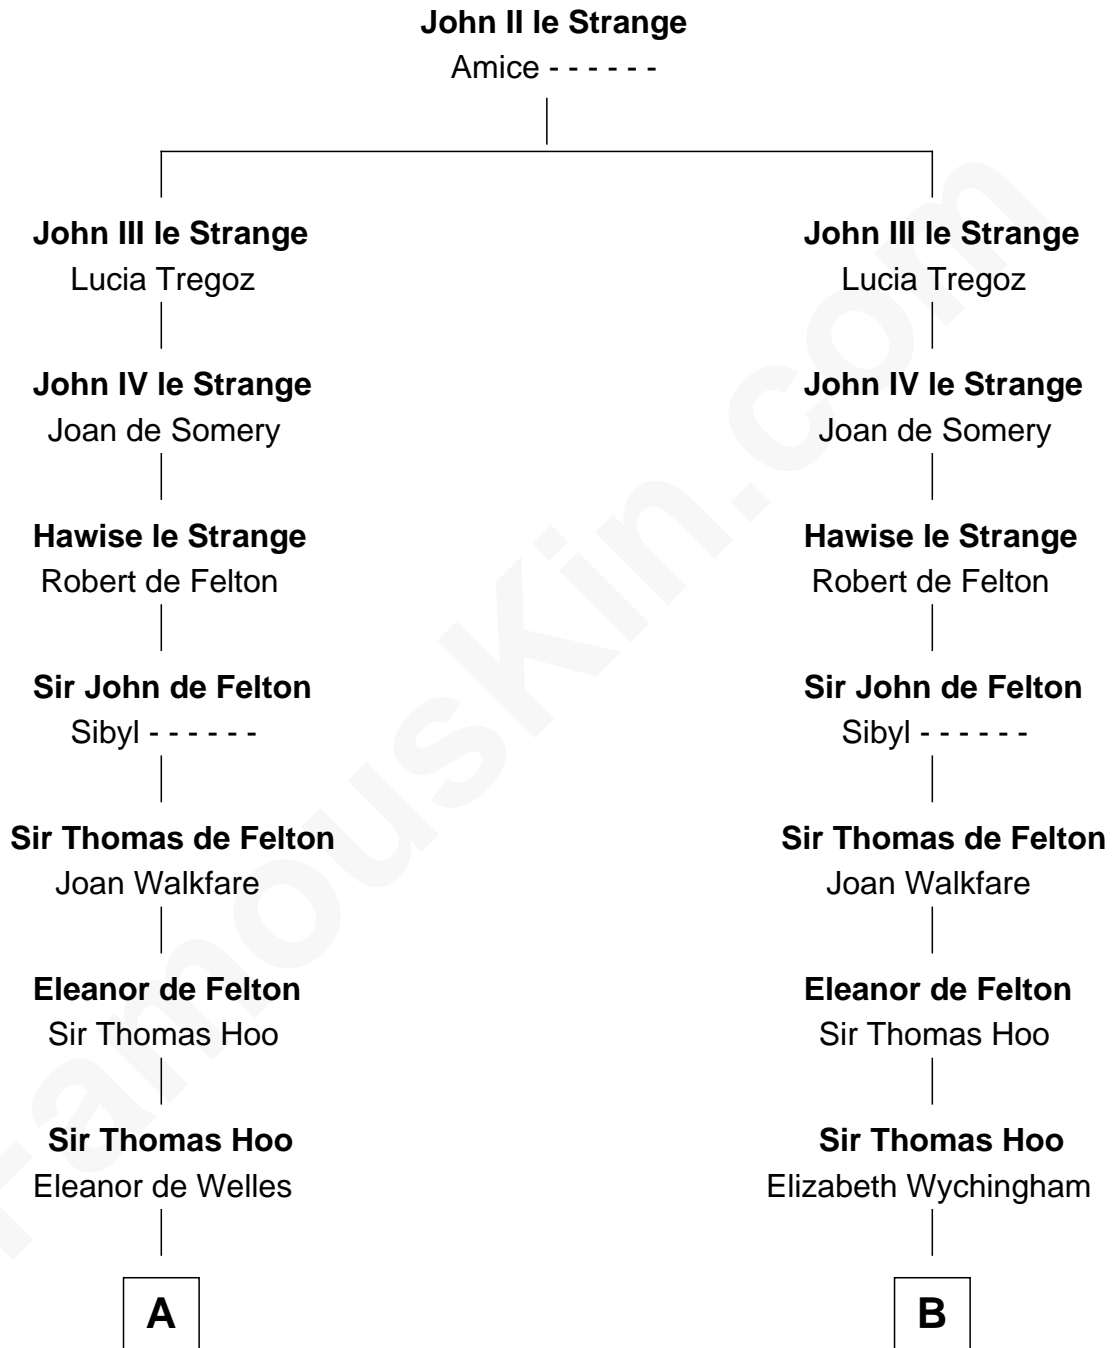

FamousKin.com

Relationship Chart of

Edith (Bolling) Wilson

First Lady of President Woodrow Wilson

18th cousin 3 times removed of

William Floyd

Signer of the Declaration of Independence

C

Martha Dandridge

Archibald Payne

Catherine Payne

Archibald Bolling

Archibald Bolling

Anne E. Wigginton

William Holcombe Bolling

Sarah Spiers White