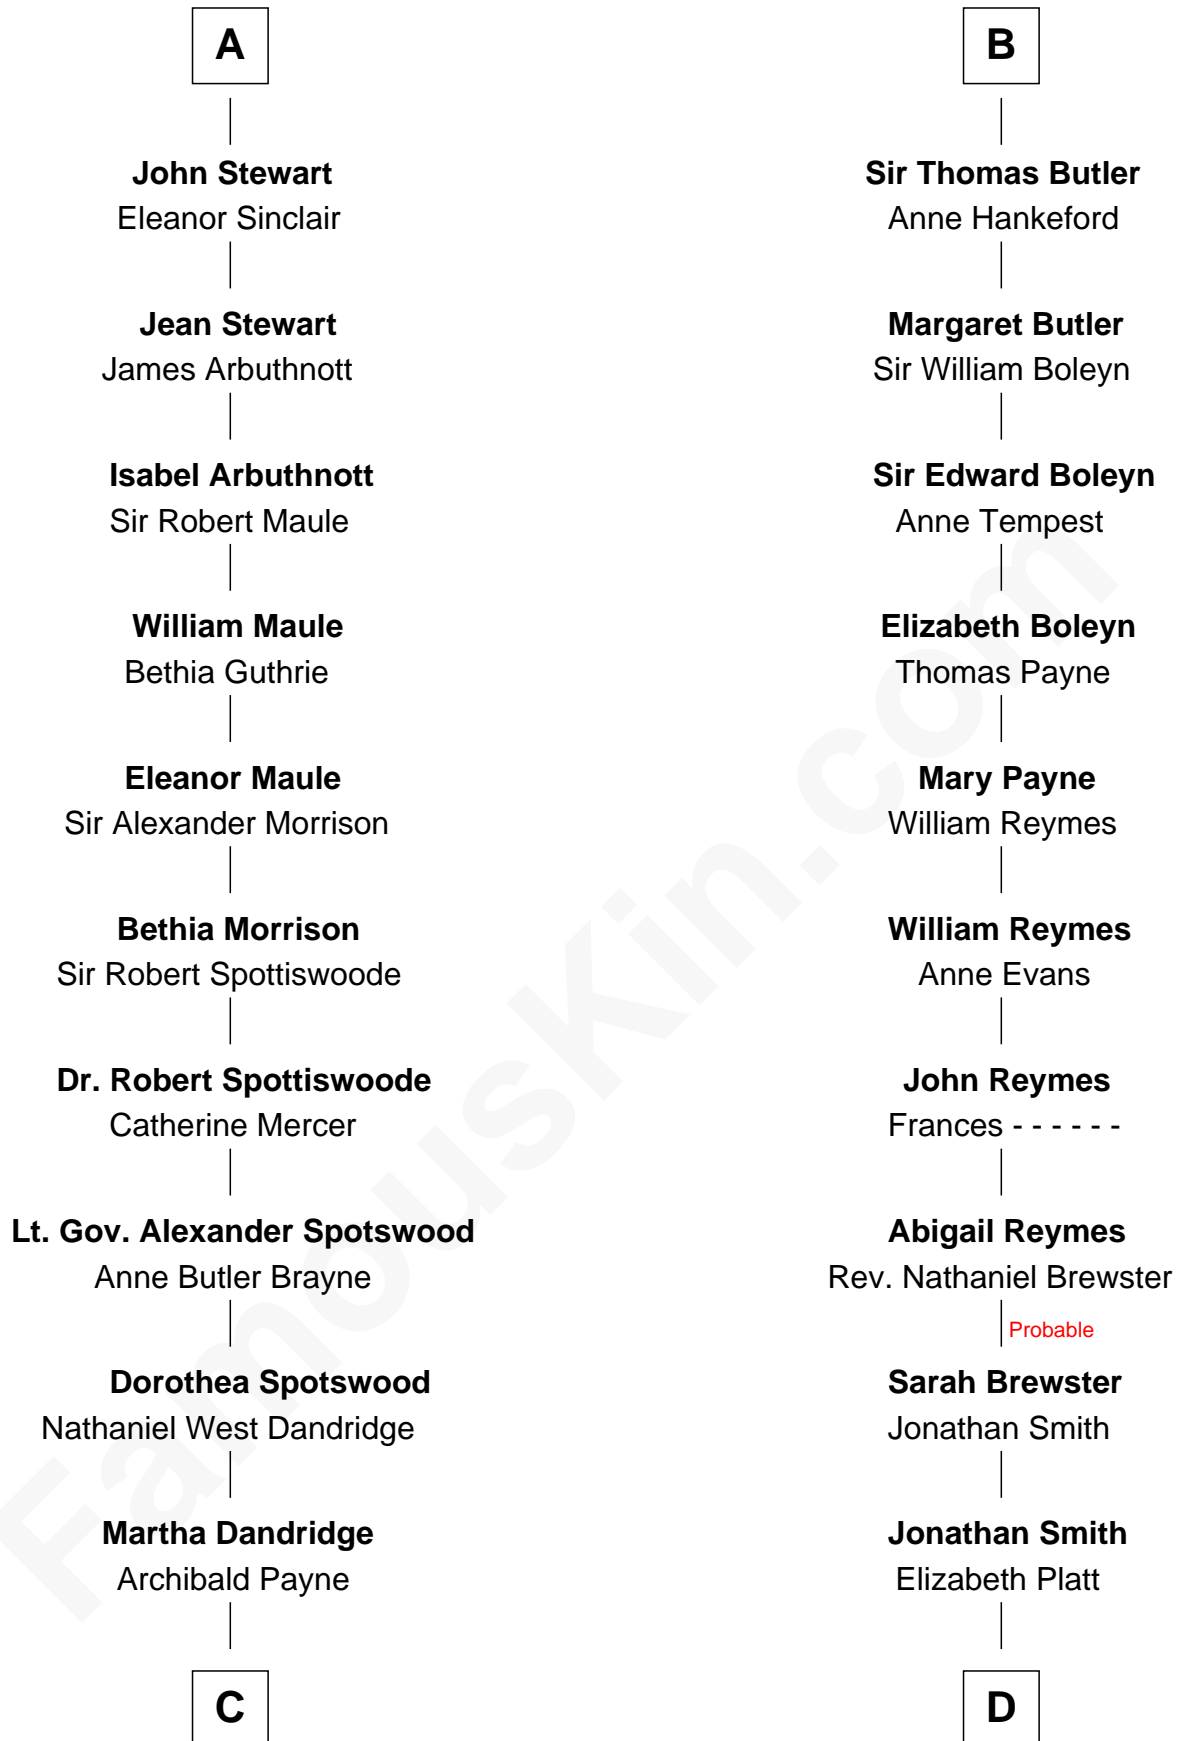

FamousKin.com

Relationship Chart of

Edith (Bolling) Wilson

First Lady of President Woodrow Wilson

18th cousin 2 times removed of

William Floyd

Signer of the Declaration of Independence

Sir Roger de Mortimer

Maud de Brewes

C

Catherine Payne
Archibald Bolling

Archibald Bolling
Anne E. Wigginton

William Holcombe Bolling
Sarah Spiers White

Edith (Bolling) Wilson
First Lady of Woodrow Wilson

D

Tabitha Smith
Nicholl Floyd