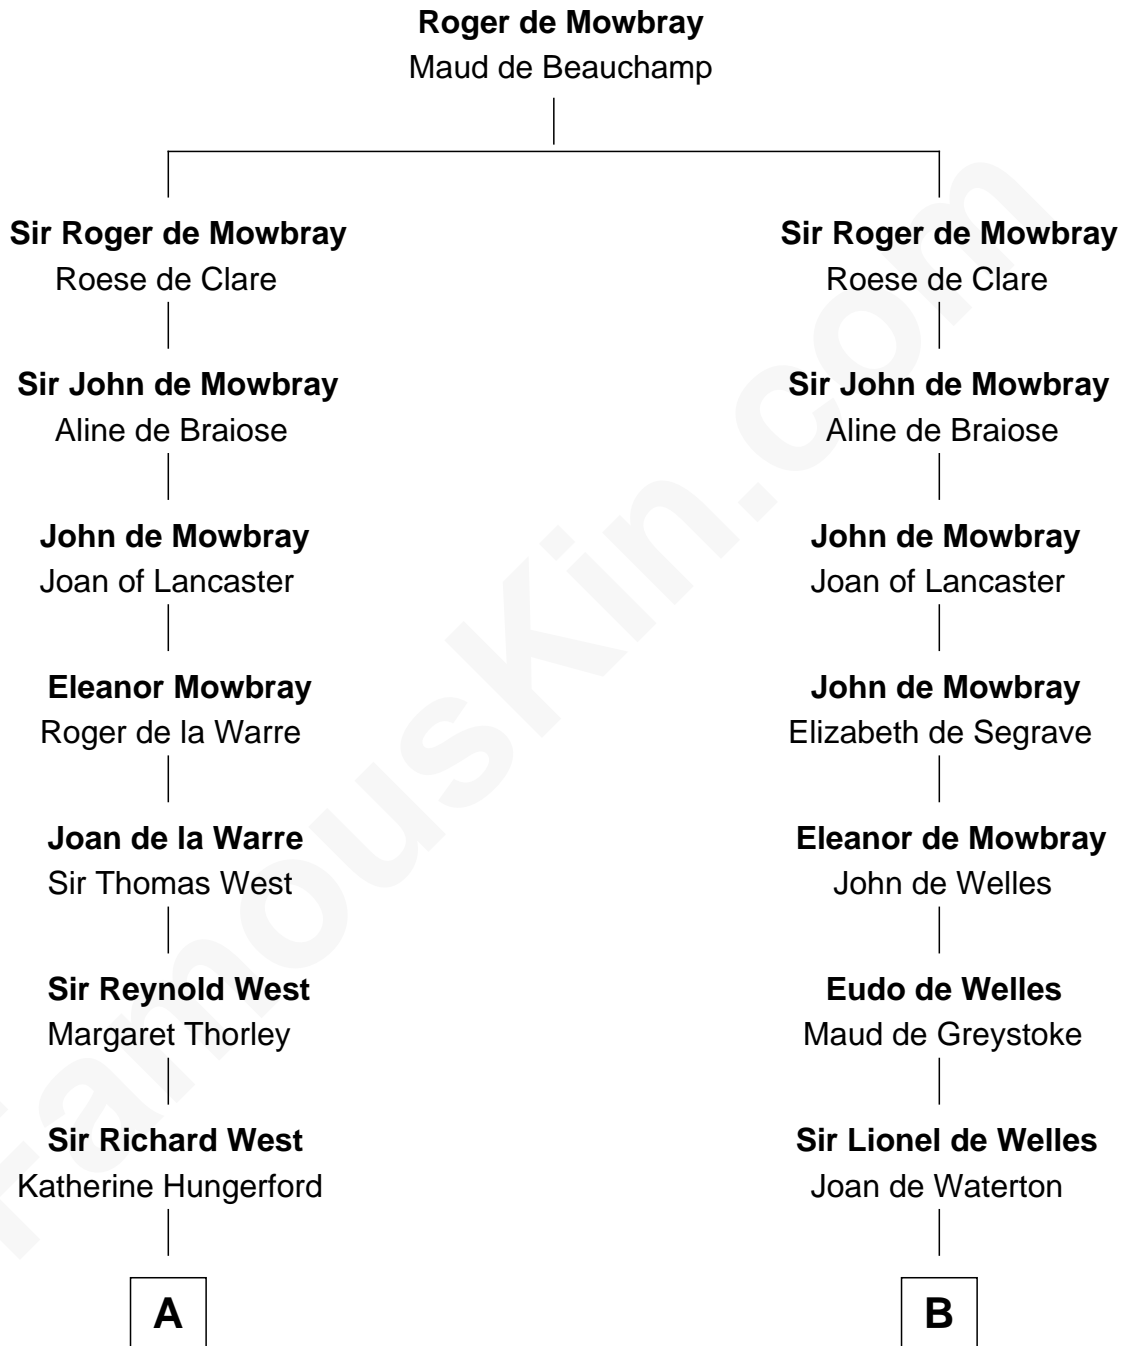

FamousKin.com

Relationship Chart of

Edith (Bolling) Wilson

First Lady of President Woodrow Wilson

18th cousin 2 times removed of

William Floyd

Signer of the Declaration of Independence

C

Catherine Payne
Archibald Bolling

Archibald Bolling
Anne E. Wigginton

William Holcombe Bolling
Sarah Spiers White

Edith (Bolling) Wilson
First Lady of Woodrow Wilson

D

Tabitha Smith
Nicholl Floyd

William Floyd
Signer of Declaration of Independence