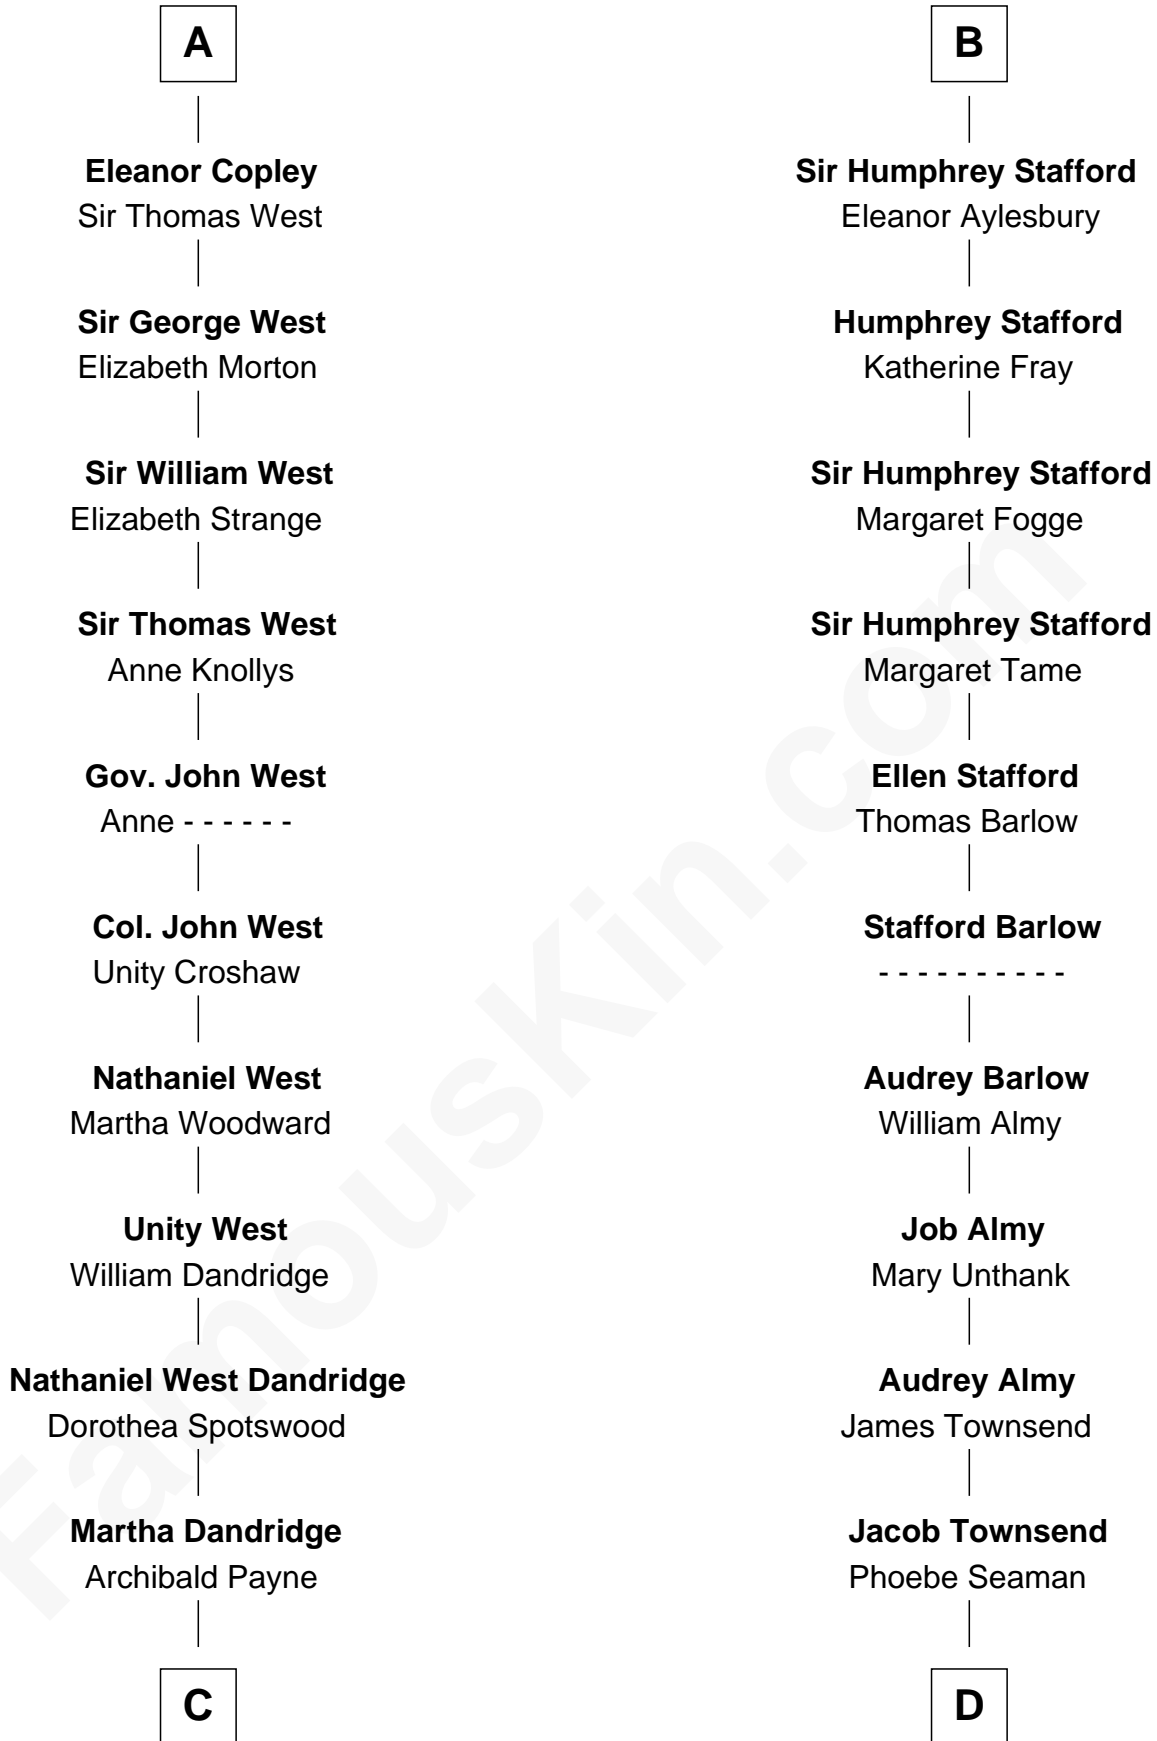

FamousKin.com

Relationship Chart of

Edith (Bolling) Wilson

First Lady of President Woodrow Wilson

18th cousin 2 times removed of

Robert Townsend

Member of the Culper Spy Ring during the American Revolution

Sir Roger de Somery

Nichole d'Aubenev

C

Catherine Payne
Archibald Bolling

Archibald Bolling
Anne E. Wigginton

William Holcombe Bolling
Sarah Spiers White

Edith (Bolling) Wilson
First Lady of Woodrow Wilson

D

Samuel Townsend
Sarah Stoddard

Robert Townsend
Spy known as "Culper Jr."

FamousKin.com