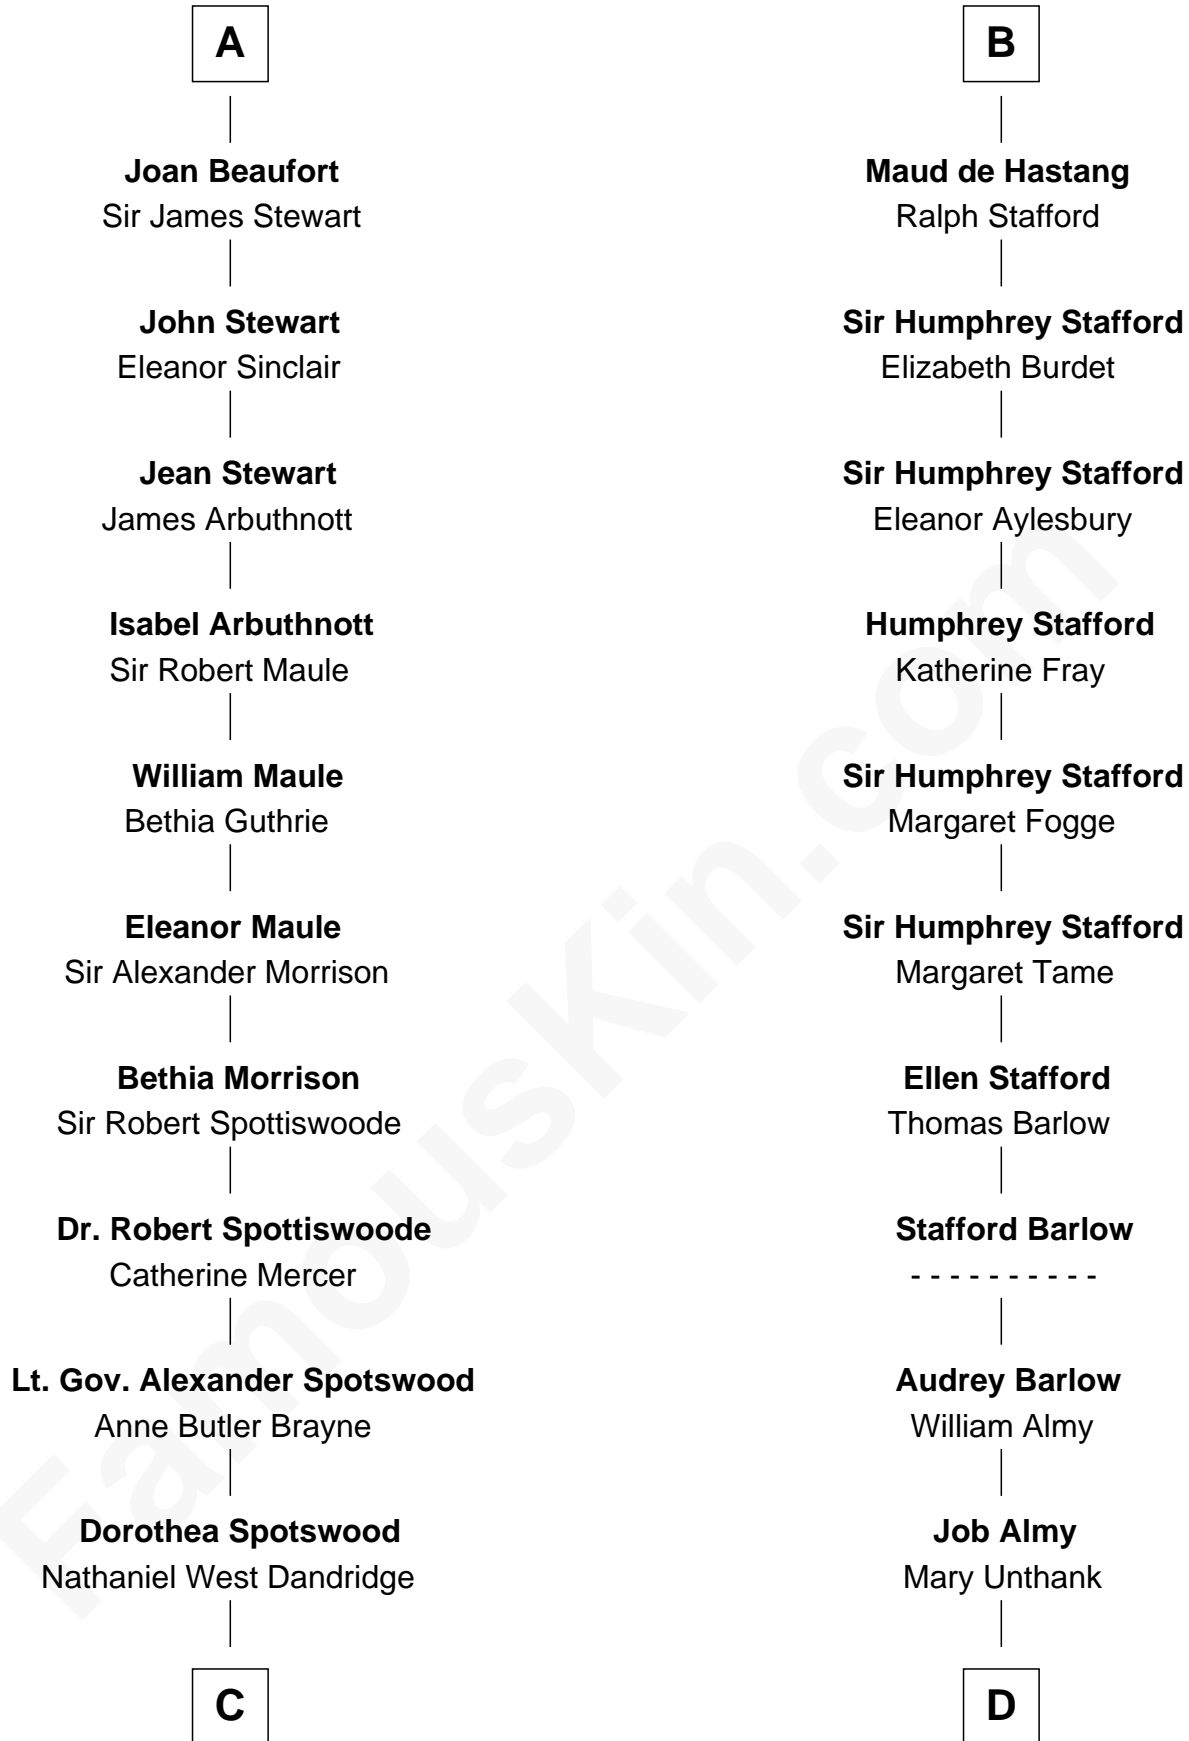

FamousKin.com

Relationship Chart of

Edith (Bolling) Wilson

First Lady of President Woodrow Wilson

20th cousin 1 time removed of

Robert Townsend

Member of the Culper Spy Ring during the American Revolution

C

Martha Dandridge

Archibald Payne

Catherine Payne

Archibald Bolling

Archibald Bolling

Anne E. Wigginton

William Holcombe Bolling

Sarah Spiers White

Edith (Bolling) Wilson

First Lady of Woodrow Wilson

D

Audrey Almy

James Townsend

Jacob Townsend

Phoebe Seaman

Samuel Townsend