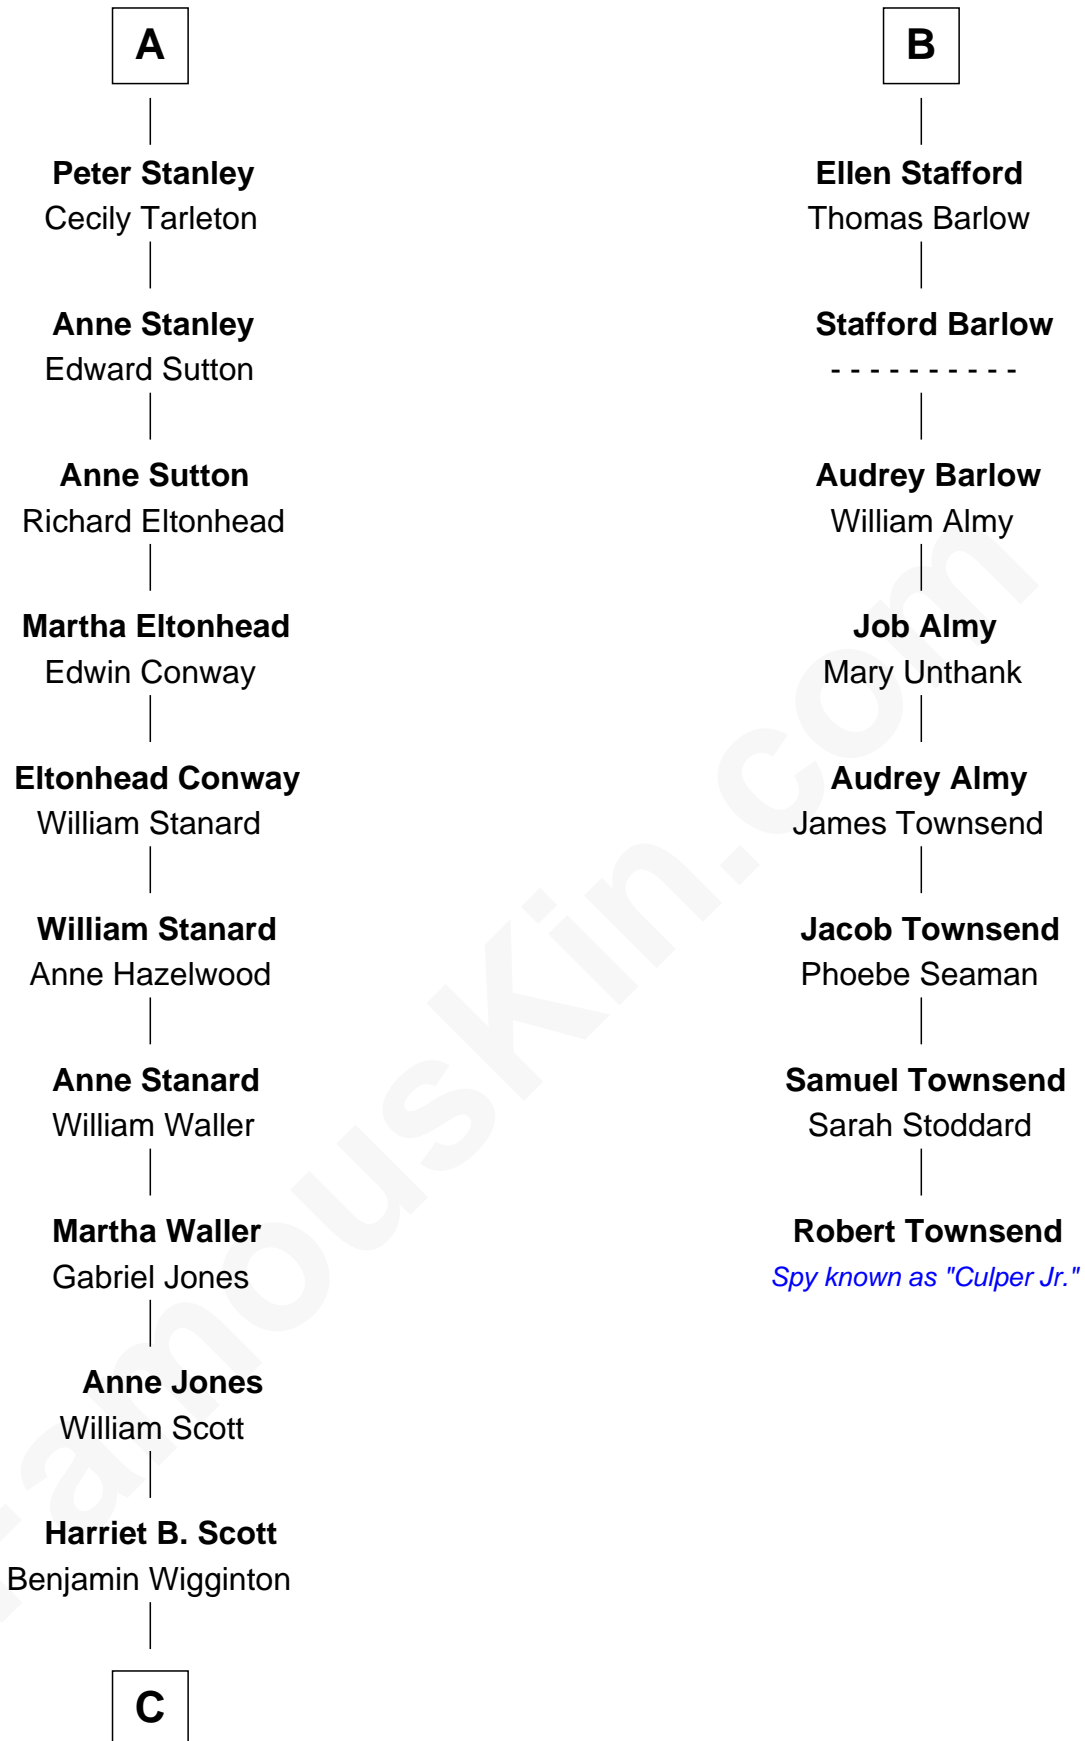

## Relationship Chart of

### Edith (Bolling) Wilson

*First Lady of President Woodrow Wilson*

14th cousin 5 times removed of

**Robert Townsend**

*Member of the Culper Spy Ring during the American Revolution*

**C**

—  
**Anne E. Wigginton**

Archibald Bolling

—  
**William Holcombe Bolling**

Sarah Spiers White

—  
**Edith (Bolling) Wilson**

*First Lady of Woodrow Wilson*

FamousKin.com