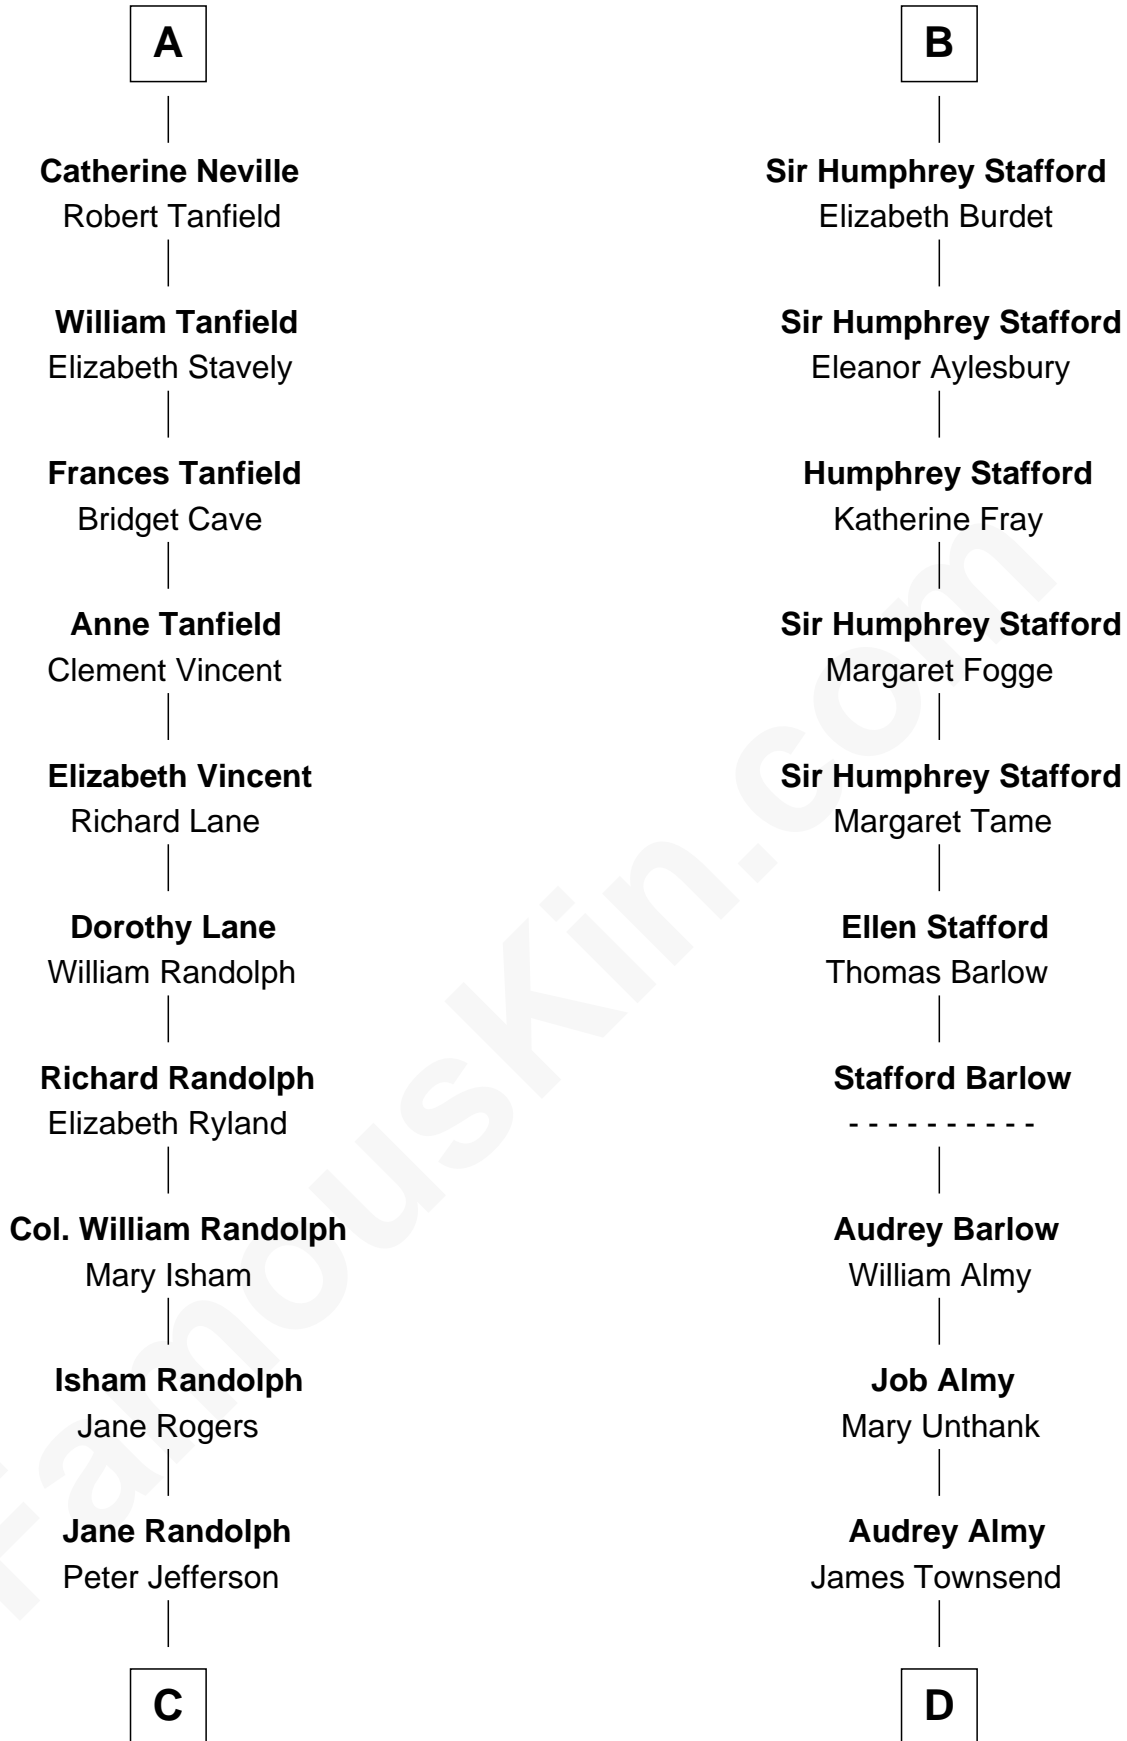

FamousKin.com

Relationship Chart of

Edith (Bolling) Wilson

First Lady of President Woodrow Wilson

19th cousin 2 times removed of

Robert Townsend

Member of the Culper Spy Ring during the American Revolution

C

Mary Jefferson

John Bolling

Archibald Bolling

Catherine Payne

Archibald Bolling

Anne E. Wigginton

William Holcombe Bolling

Sarah Spiers White

Edith (Bolling) Wilson

First Lady of Woodrow Wilson

D

Jacob Townsend

Phoebe Seaman

Samuel Townsend

Sarah Stoddard

Robert Townsend