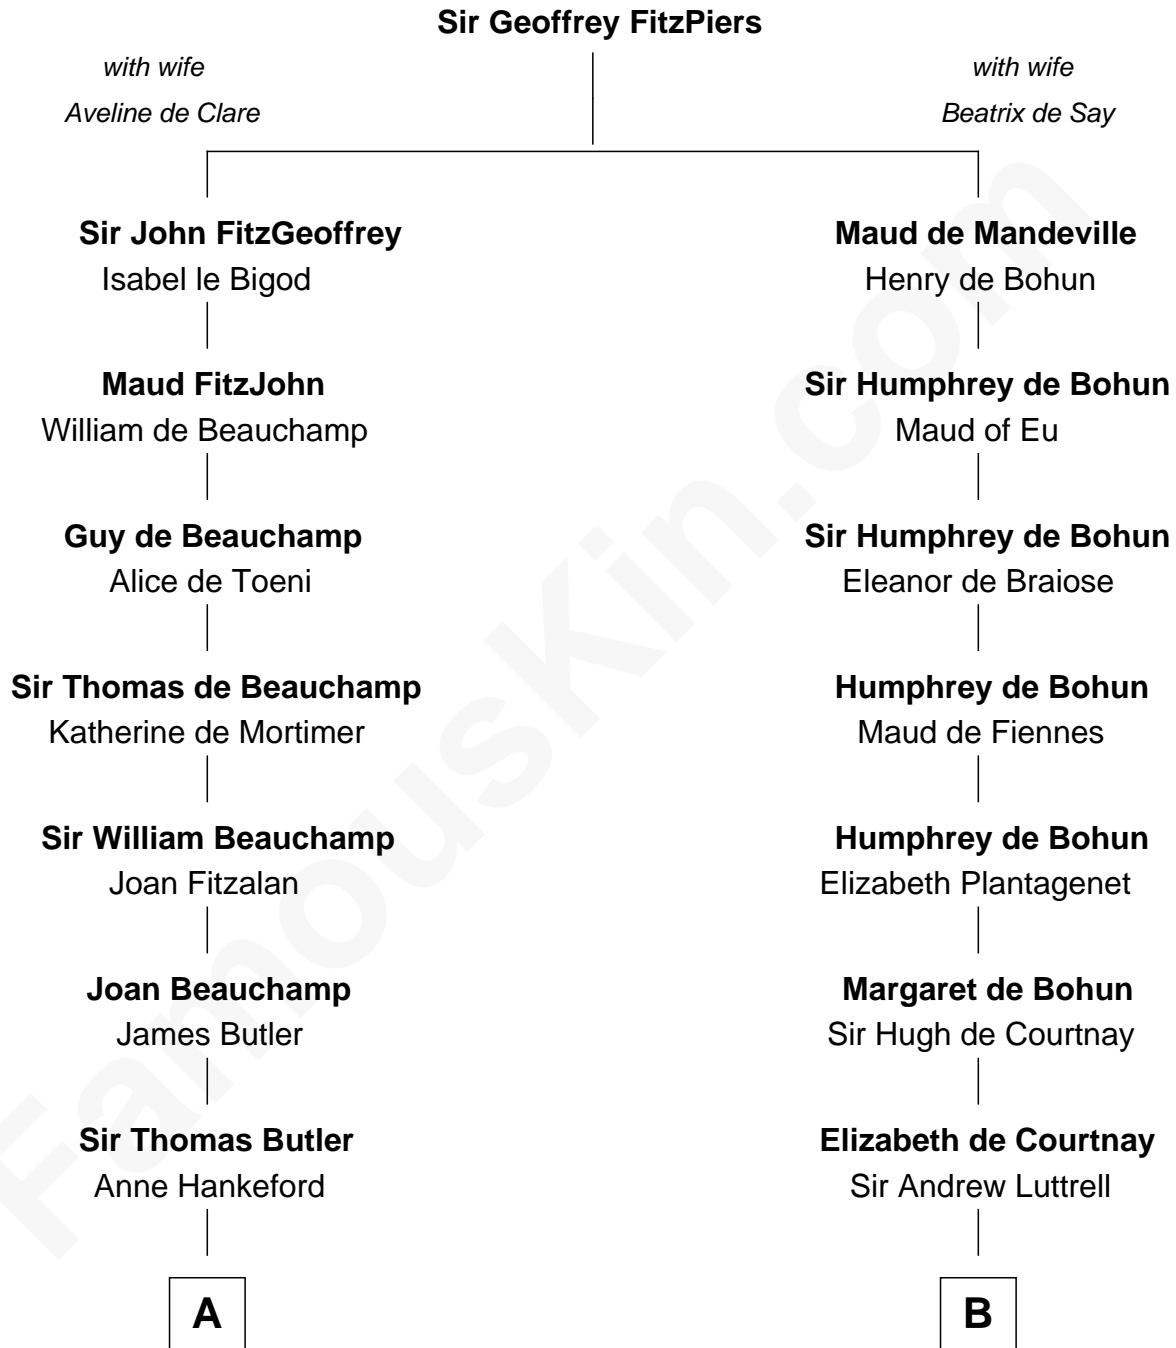

FamousKin.com

Relationship Chart of

Edith (Bolling) Wilson

First Lady of President Woodrow Wilson

18th cousin 3 times removed of

Caleb Brewster

Member of the Culper Spy Ring during the American Revolution

C

Martha Dandridge

Archibald Payne

Catherine Payne

Archibald Bolling

Archibald Bolling

Anne E. Wigginton

William Holcombe Bolling

Sarah Spiers White

Edith (Bolling) Wilson

First Lady of Woodrow Wilson

D

Benjamin Brewster

Sarah Biggs

Caleb Brewster

Member of the Culper Spy Ring

FamousKin.com