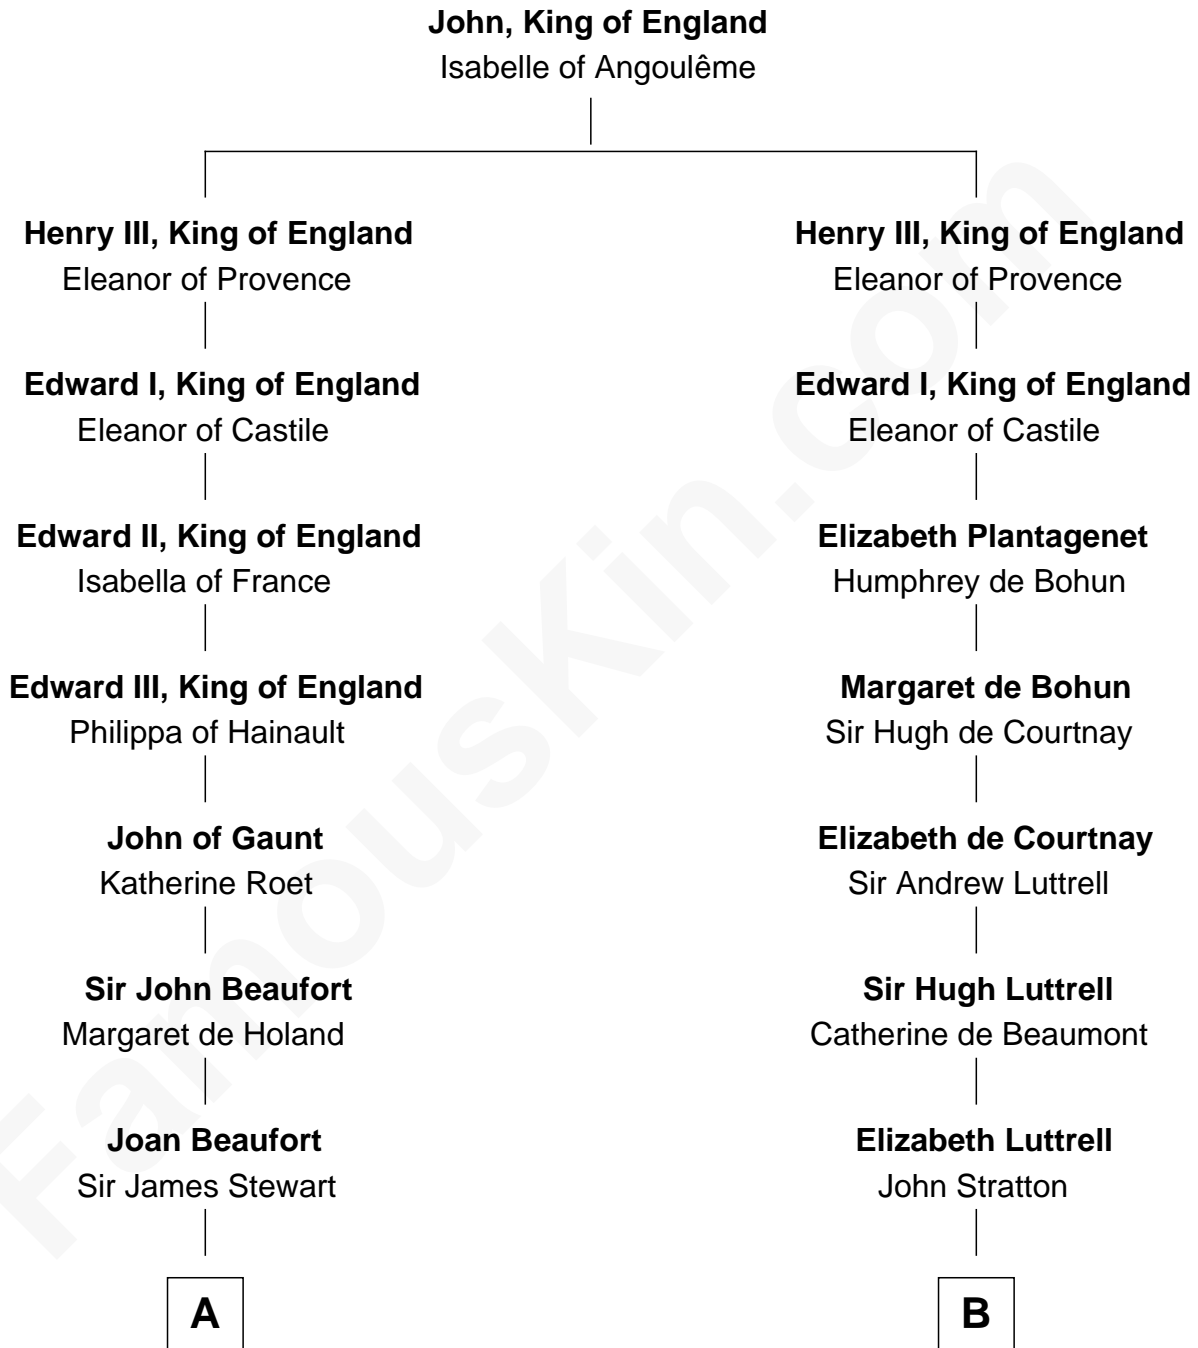

## Relationship Chart of

### Edith (Bolling) Wilson

*First Lady of President Woodrow Wilson*

16th cousin 4 times removed of

**Caleb Brewster**

*Member of the Culper Spy Ring during the American Revolution*

**C**

—  
**Catherine Payne**

Archibald Bolling

—  
**Archibald Bolling**

Anne E. Wigginton

—  
**William Holcombe Bolling**

Sarah Spiers White

—  
**Edith (Bolling) Wilson**

*First Lady of Woodrow Wilson*

FamousKin.com