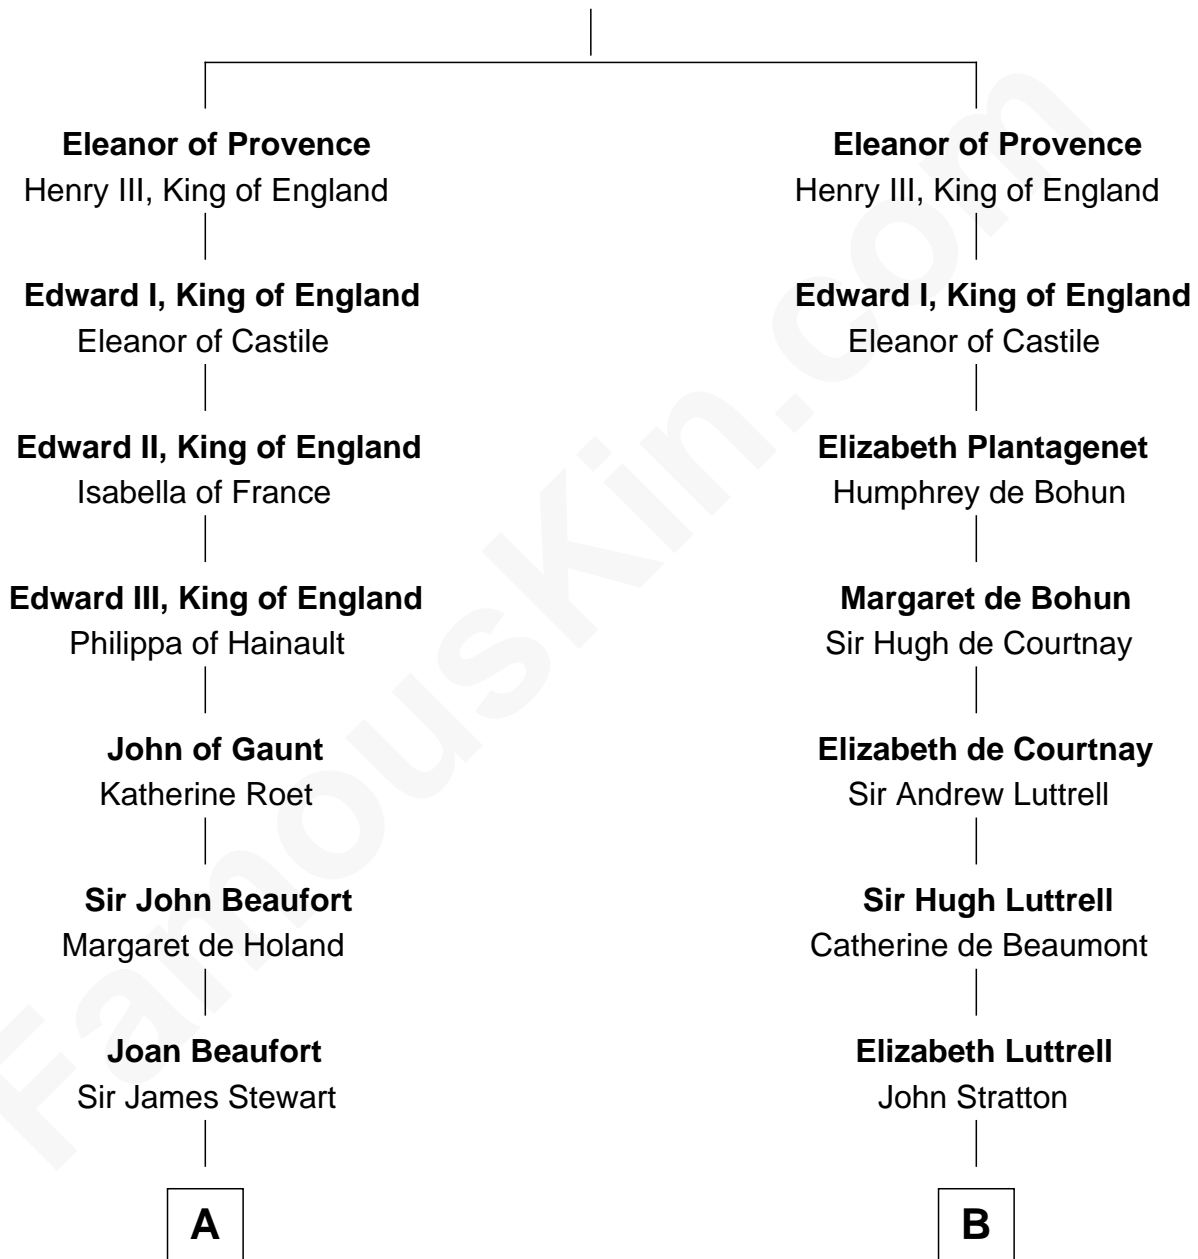

FamousKin.com

Relationship Chart of

Edith (Bolling) Wilson

First Lady of President Woodrow Wilson

16th cousin 4 times removed of

Caleb Brewster

Member of the Culper Spy Ring during the American Revolution

Ramon Berenguer IV of Provence

Beatrice of Savoy

C

—
Catherine Payne

Archibald Bolling

—
Archibald Bolling

Anne E. Wigginton

—
William Holcombe Bolling

Sarah Spiers White

—
Edith (Bolling) Wilson

First Lady of Woodrow Wilson

FamousKin.com