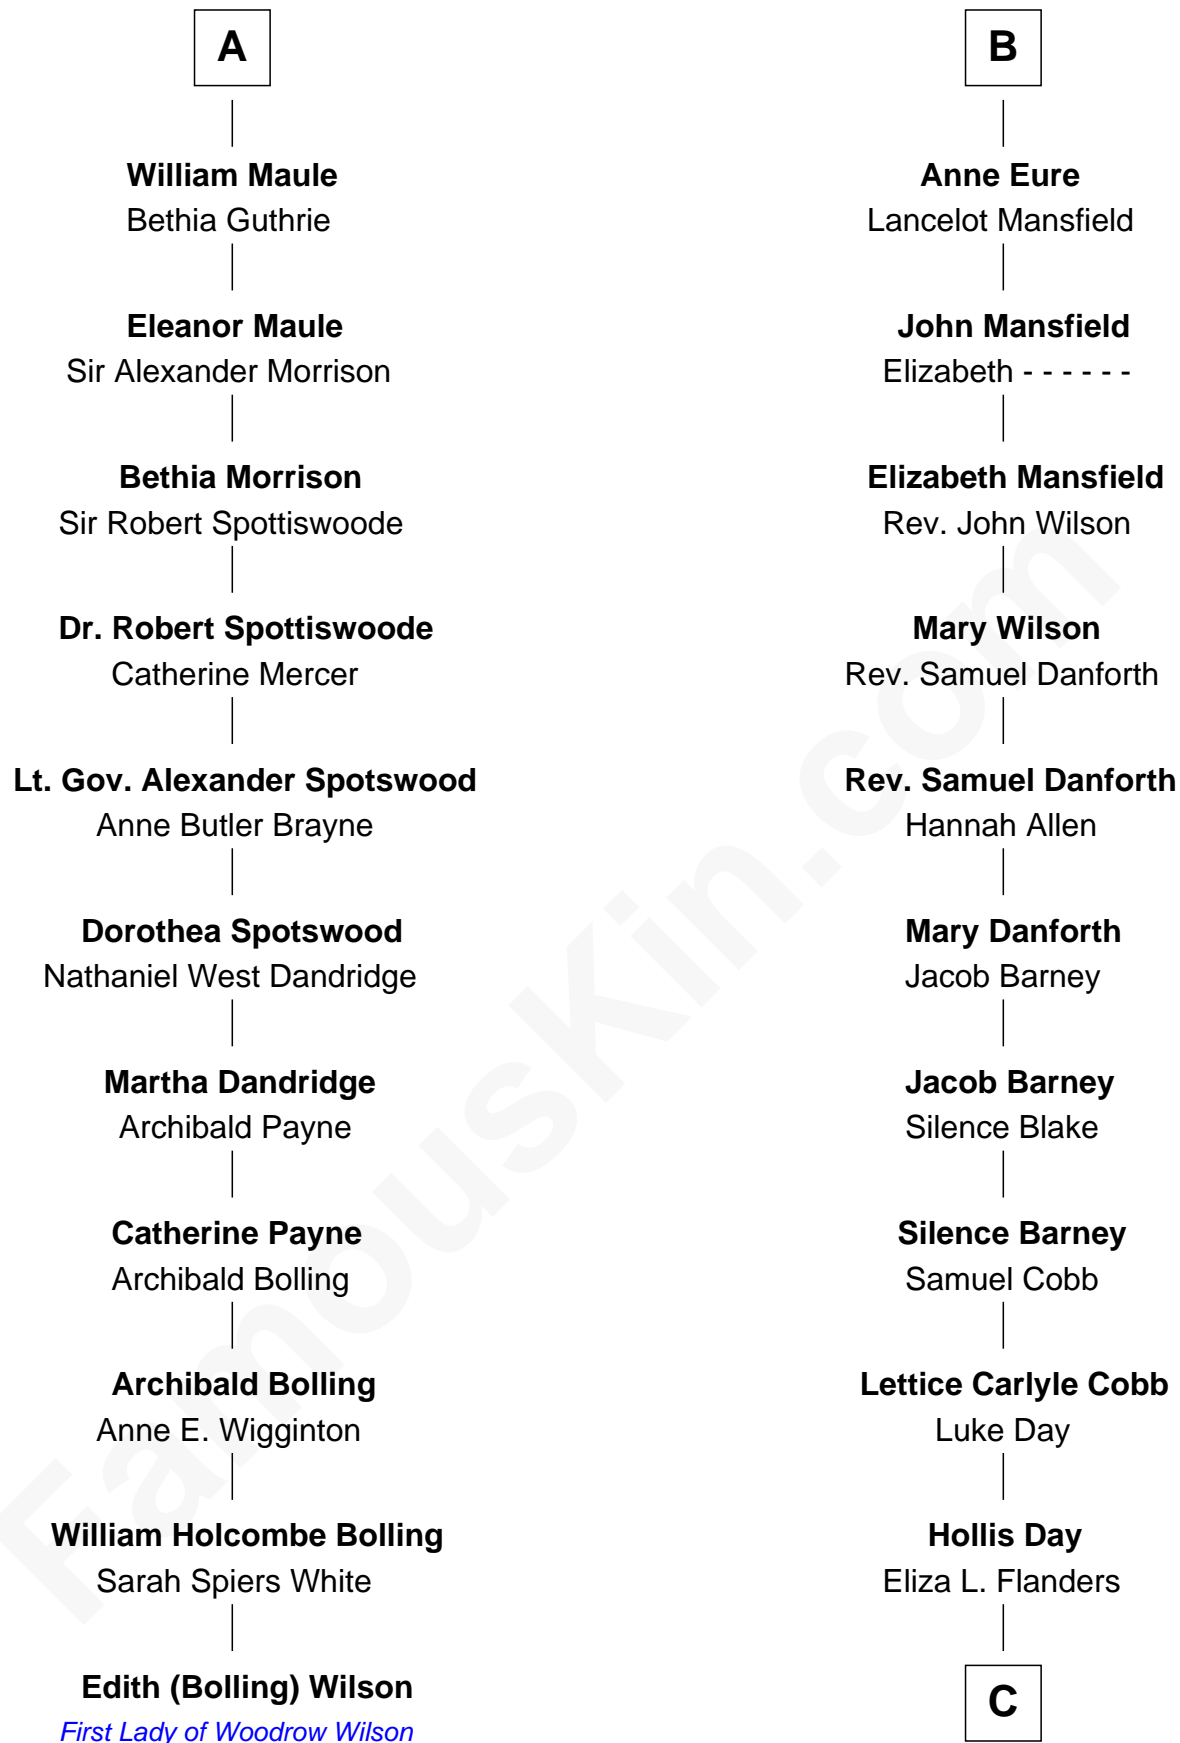

FamousKin.com
Relationship Chart of
Edith (Bolling) Wilson

First Lady of President Woodrow Wilson

17th cousin 2 times removed of

Sandra Day O'Connor

First Female U.S. Supreme Court Justice

Edmund Fitzalan
 Alice de Warenne

C

Henry Clay Day
Alice Edith Hilton

Henry R. Day
Ada Mae Wilkey

Sandra Day O'Connor
U.S. Supreme Court Justice

FamousKin.com