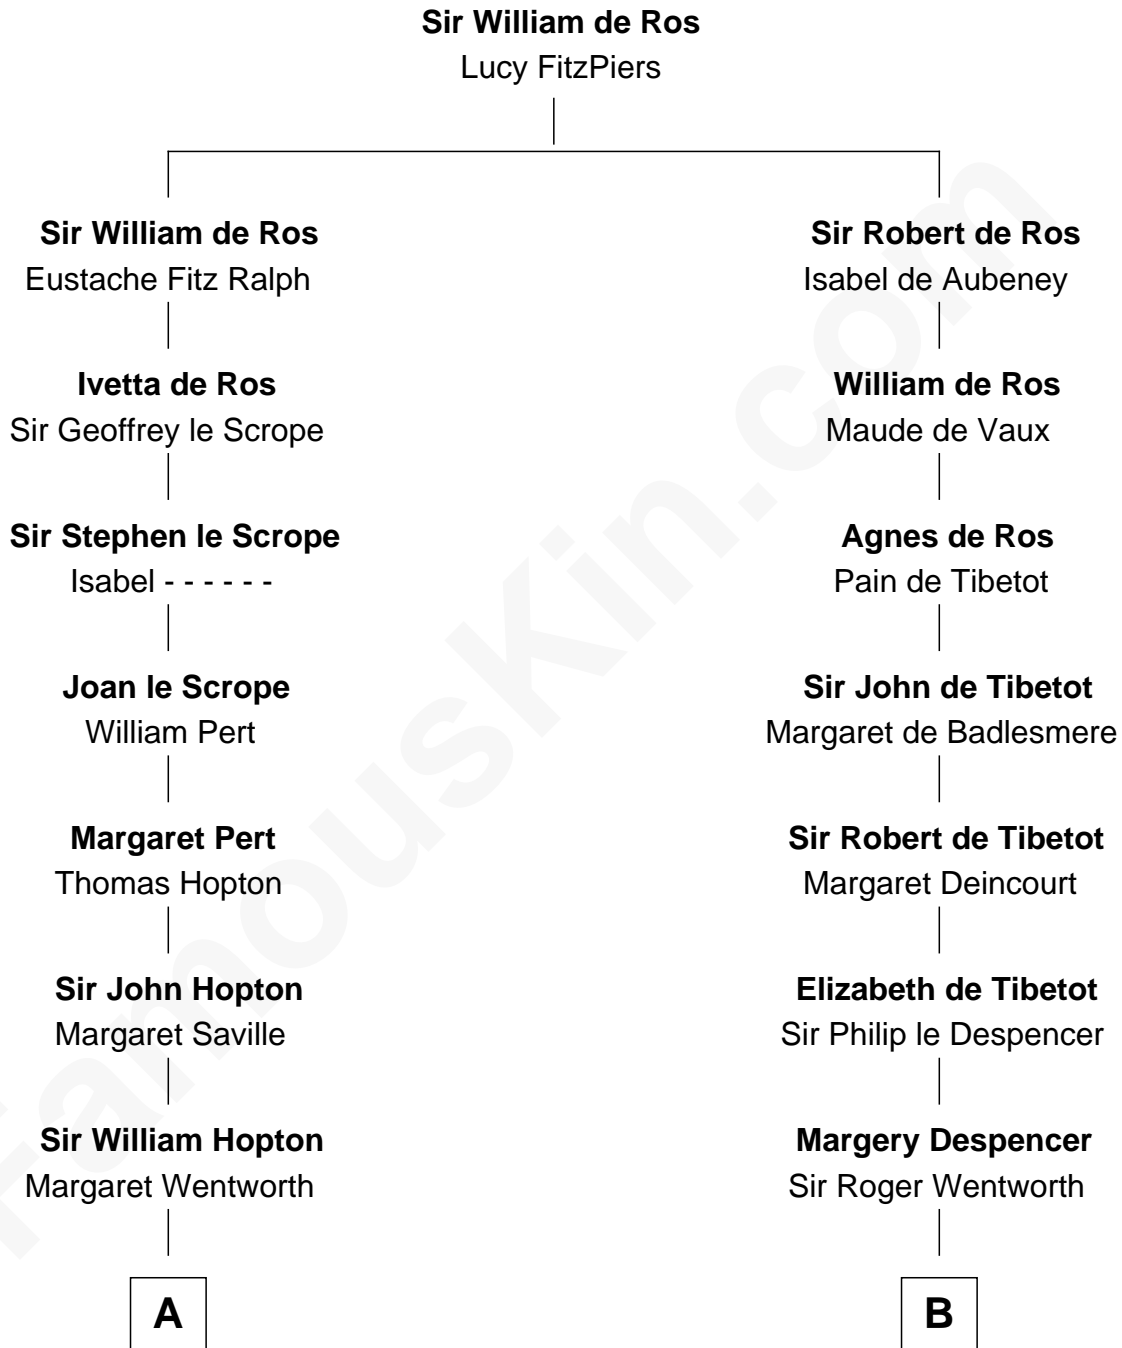

FamousKin.com

Relationship Chart of

Edith (Bolling) Wilson

First Lady of President Woodrow Wilson

16th cousin 5 times removed of

Caesar Rodney

Signer of the Declaration of Independence

C

—
Mary Jefferson

John Bolling

—
Archibald Bolling

Catherine Payne

—
Archibald Bolling

Anne E. Wigginton

—
William Holcombe Bolling

Sarah Spiers White

—
Edith (Bolling) Wilson

First Lady of Woodrow Wilson

FamousKin.com