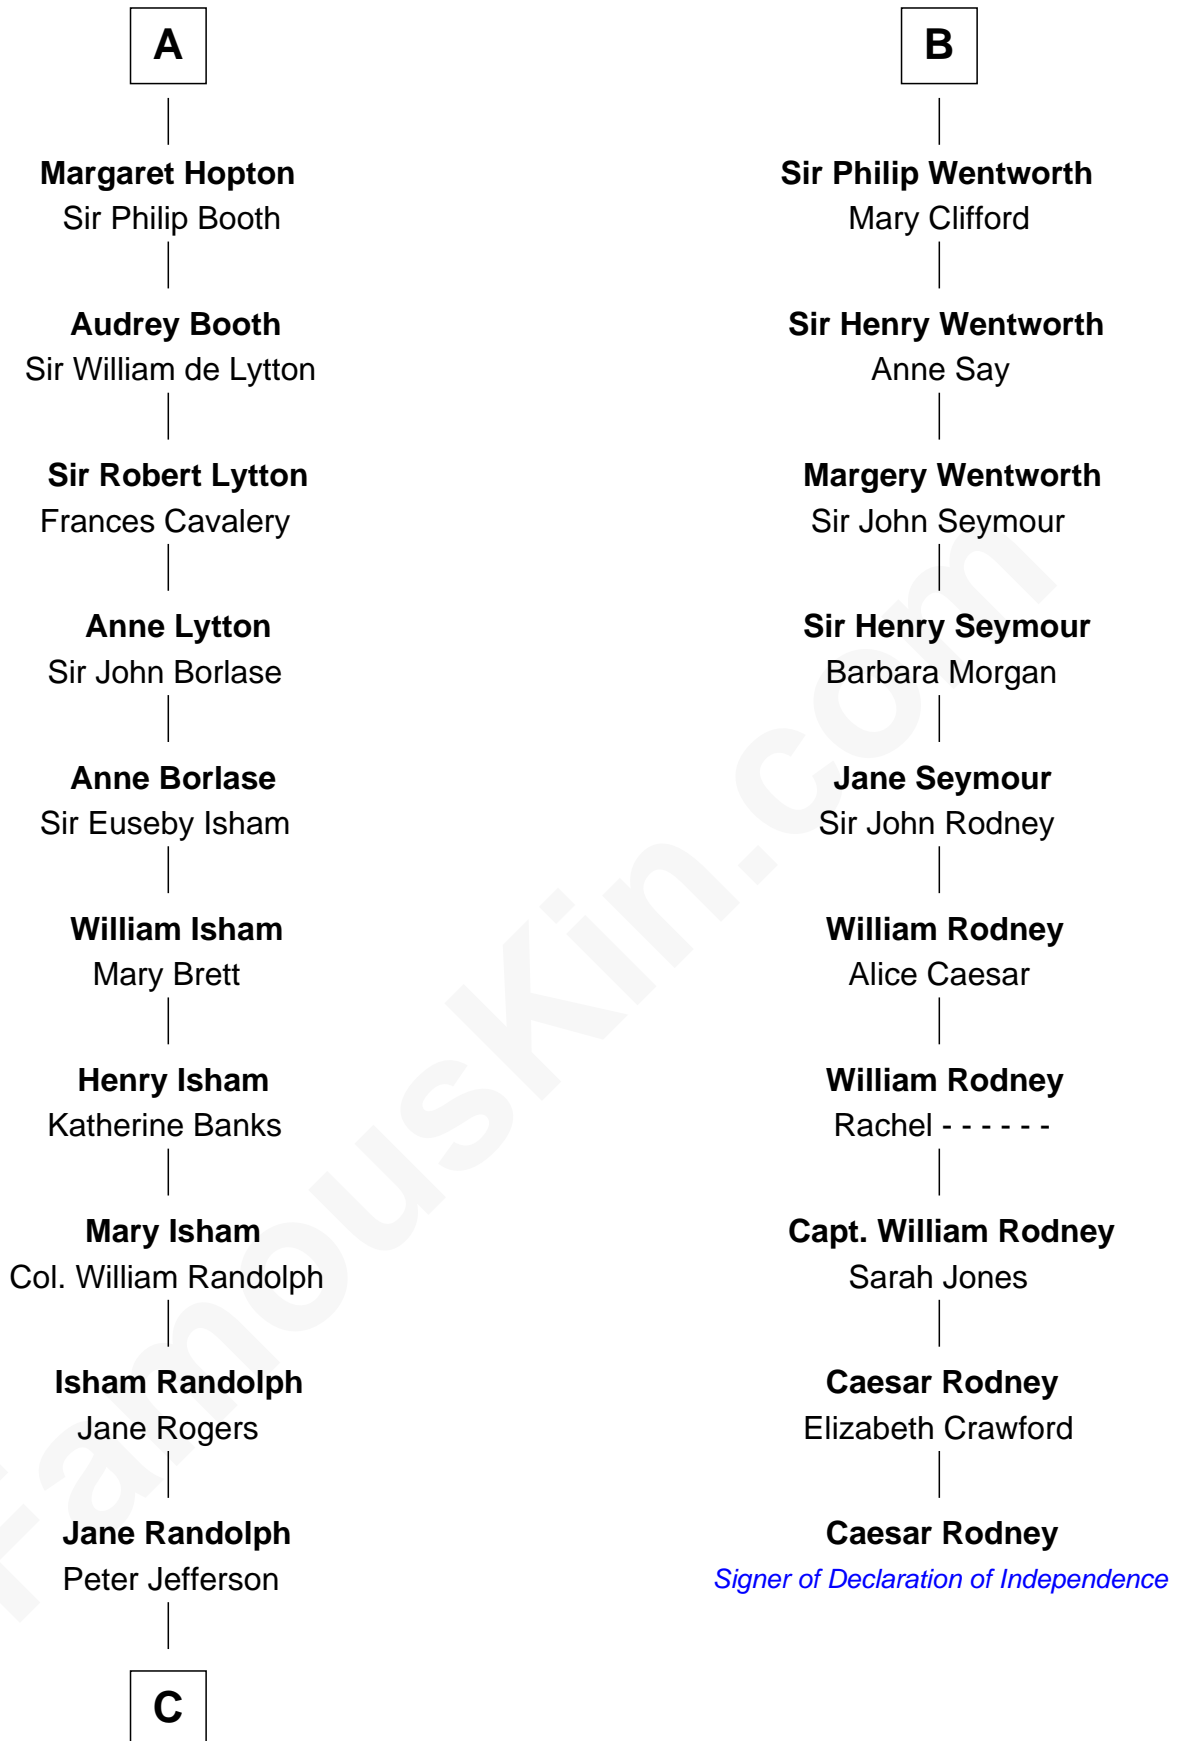

FamousKin.com

Relationship Chart of

Edith (Bolling) Wilson

First Lady of President Woodrow Wilson

16th cousin 5 times removed of

Caesar Rodney

Signer of the Declaration of Independence

C