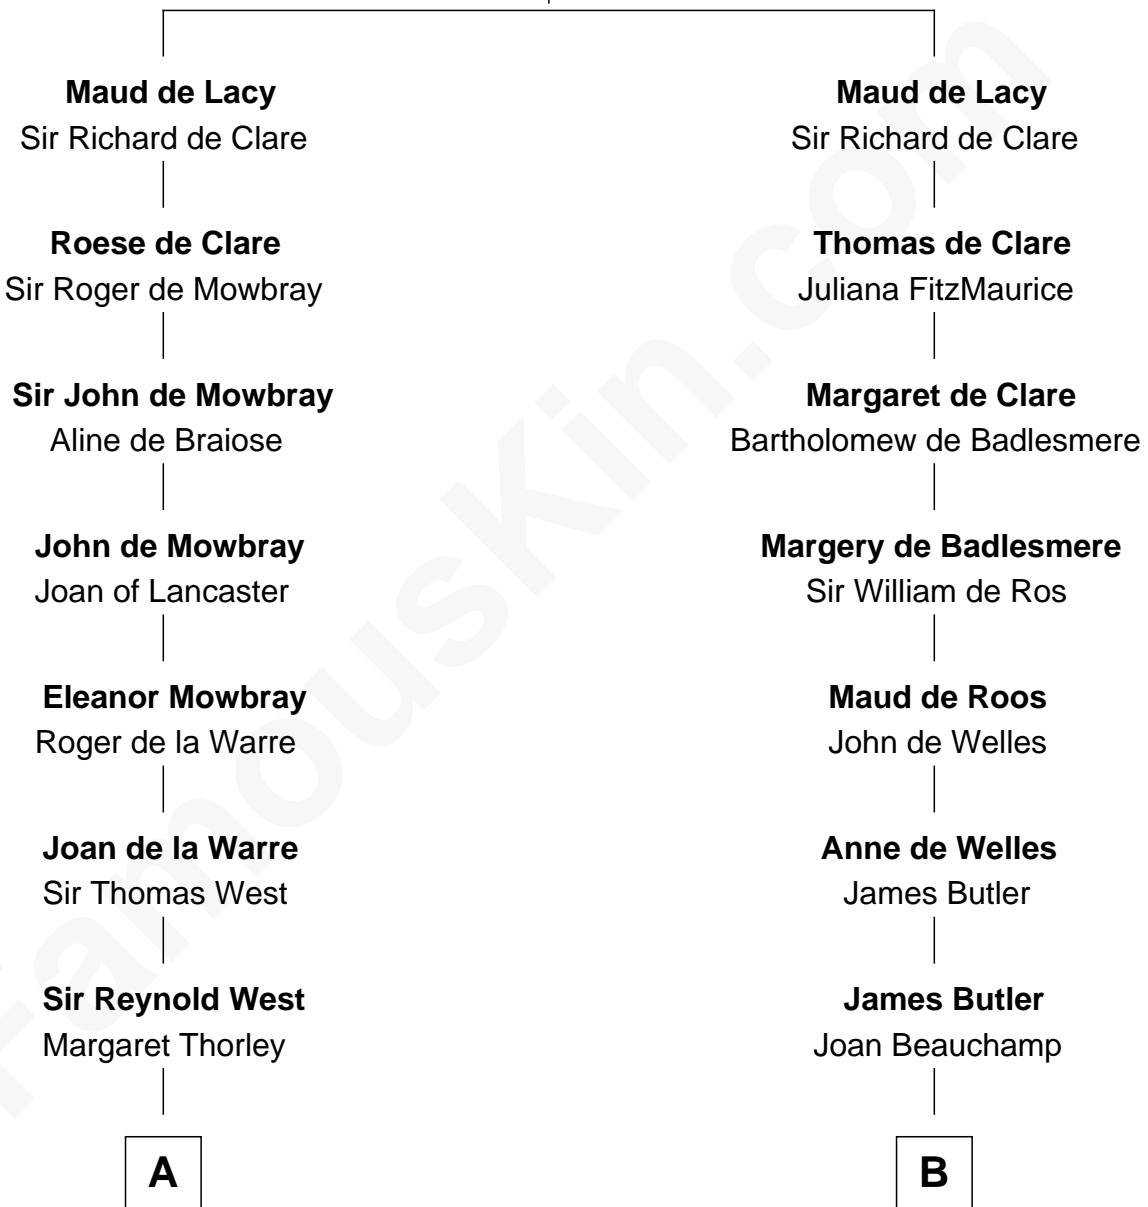

FamousKin.com

Relationship Chart of

Edith (Bolling) Wilson

First Lady of President Woodrow Wilson

11th cousin 10 times removed of

Queen Elizabeth I

Queen of England

John de Lacy
Margaret de Quincy

C

—
Martha Dandridge

Archibald Payne

—
Catherine Payne

Archibald Bolling

—
Archibald Bolling

Anne E. Wigginton

—
William Holcombe Bolling

Sarah Spiers White

—
Edith (Bolling) Wilson

First Lady of Woodrow Wilson