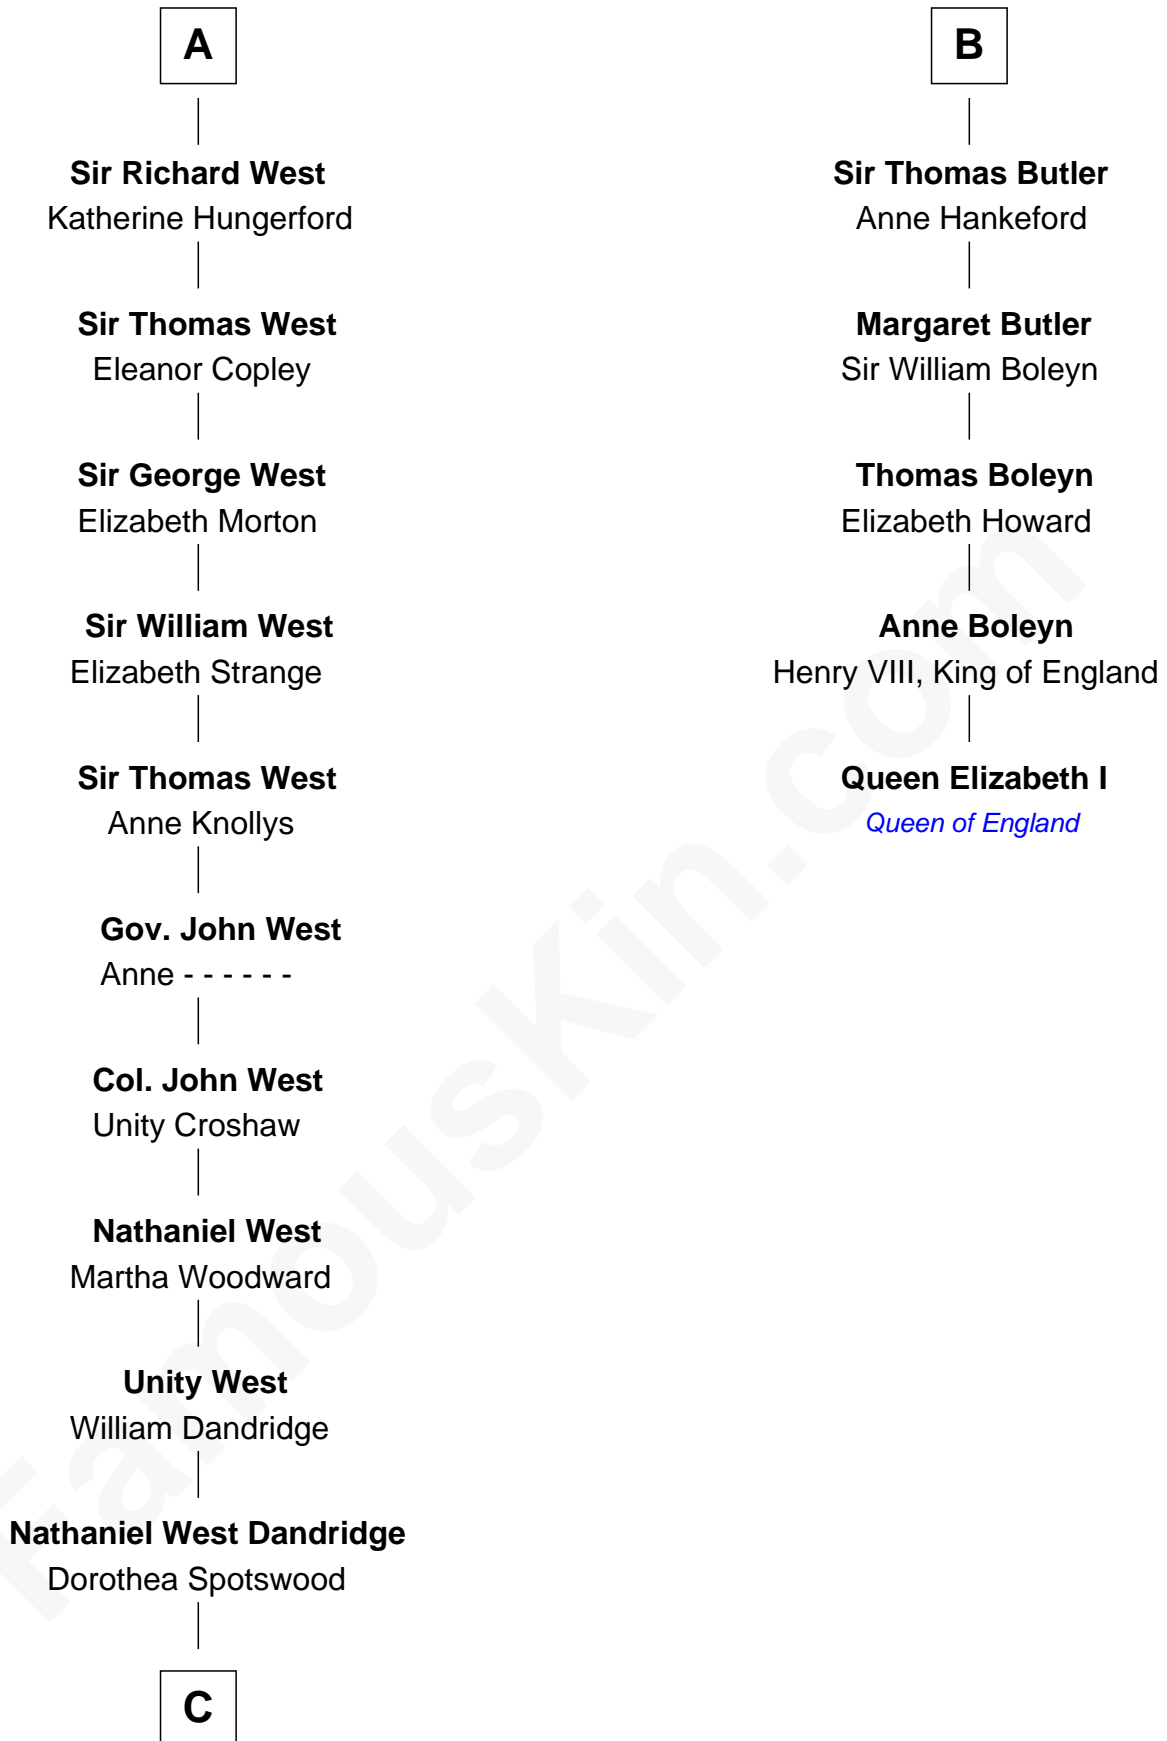

FamousKin.com

Relationship Chart of

Edith (Bolling) Wilson

First Lady of President Woodrow Wilson

11th cousin 10 times removed of

Queen Elizabeth I

Queen of England

John de Lacy
Margaret de Quincy

C

—
Martha Dandridge

Archibald Payne

—
Catherine Payne

Archibald Bolling

—
Archibald Bolling

Anne E. Wigginton

—
William Holcombe Bolling

Sarah Spiers White

—
Edith (Bolling) Wilson

First Lady of Woodrow Wilson