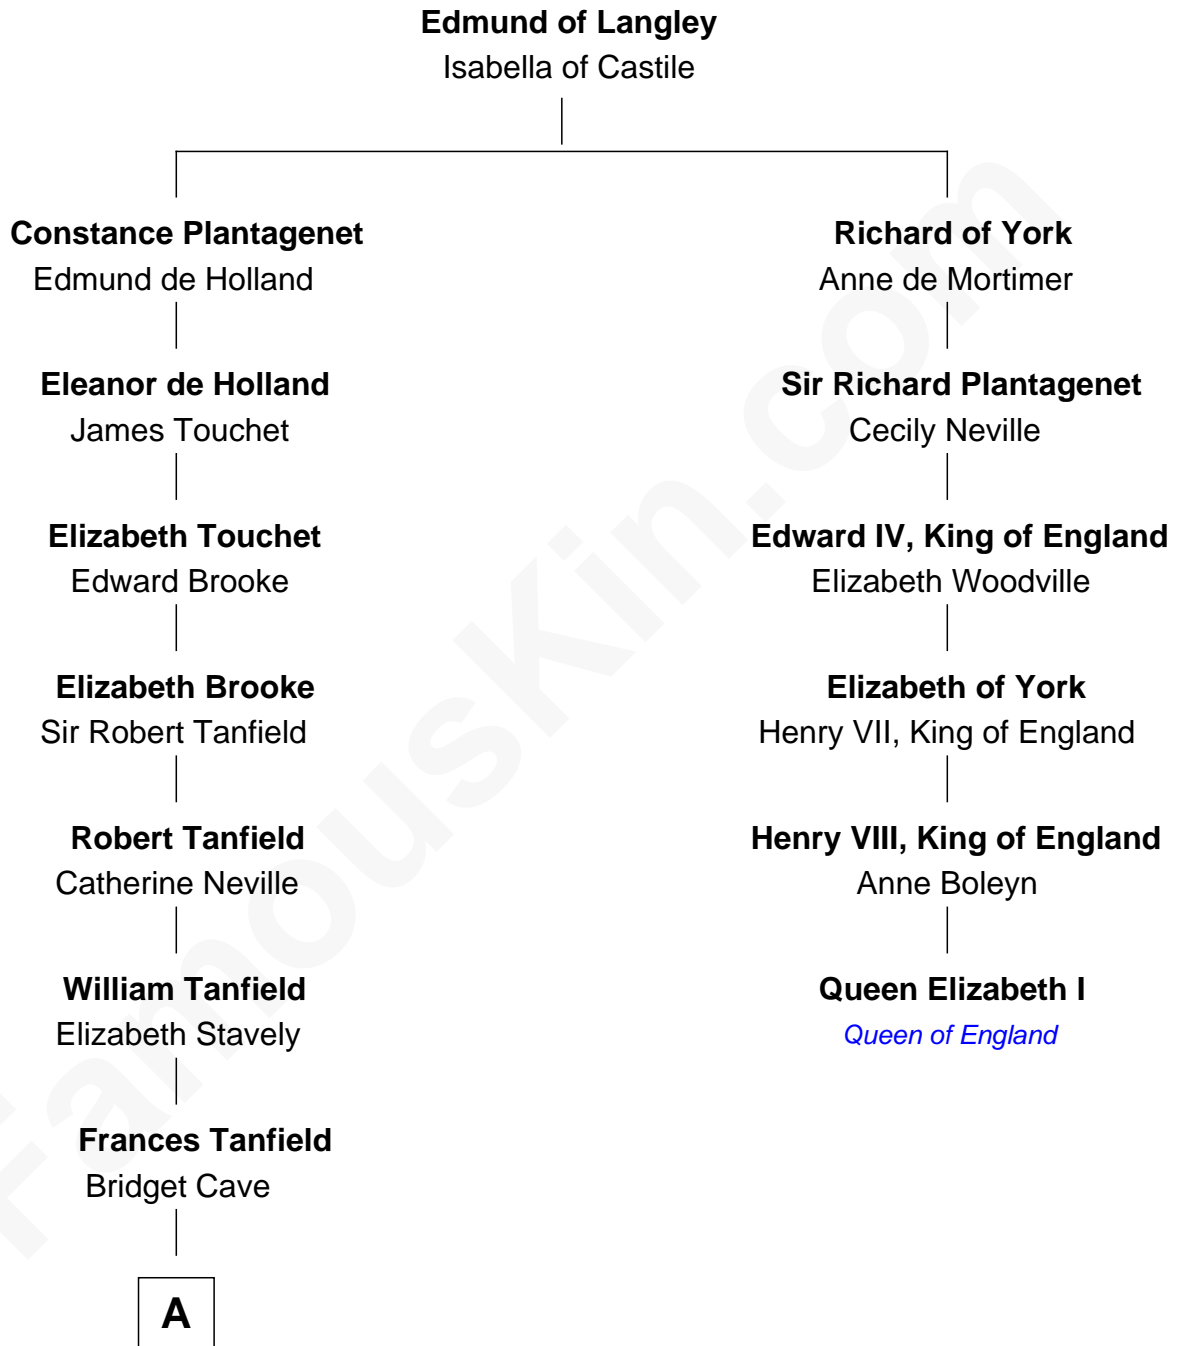

## Relationship Chart of

### Edith (Bolling) Wilson

*First Lady of President Woodrow Wilson*

5th cousin 13 times removed of

### Queen Elizabeth I

*Queen of England*

**A**

**Anne Tanfield**  
Clement Vincent

**Elizabeth Vincent**  
Richard Lane

**Dorothy Lane**  
William Randolph

**Richard Randolph**  
Elizabeth Ryland

**Col. William Randolph**  
Mary Isham