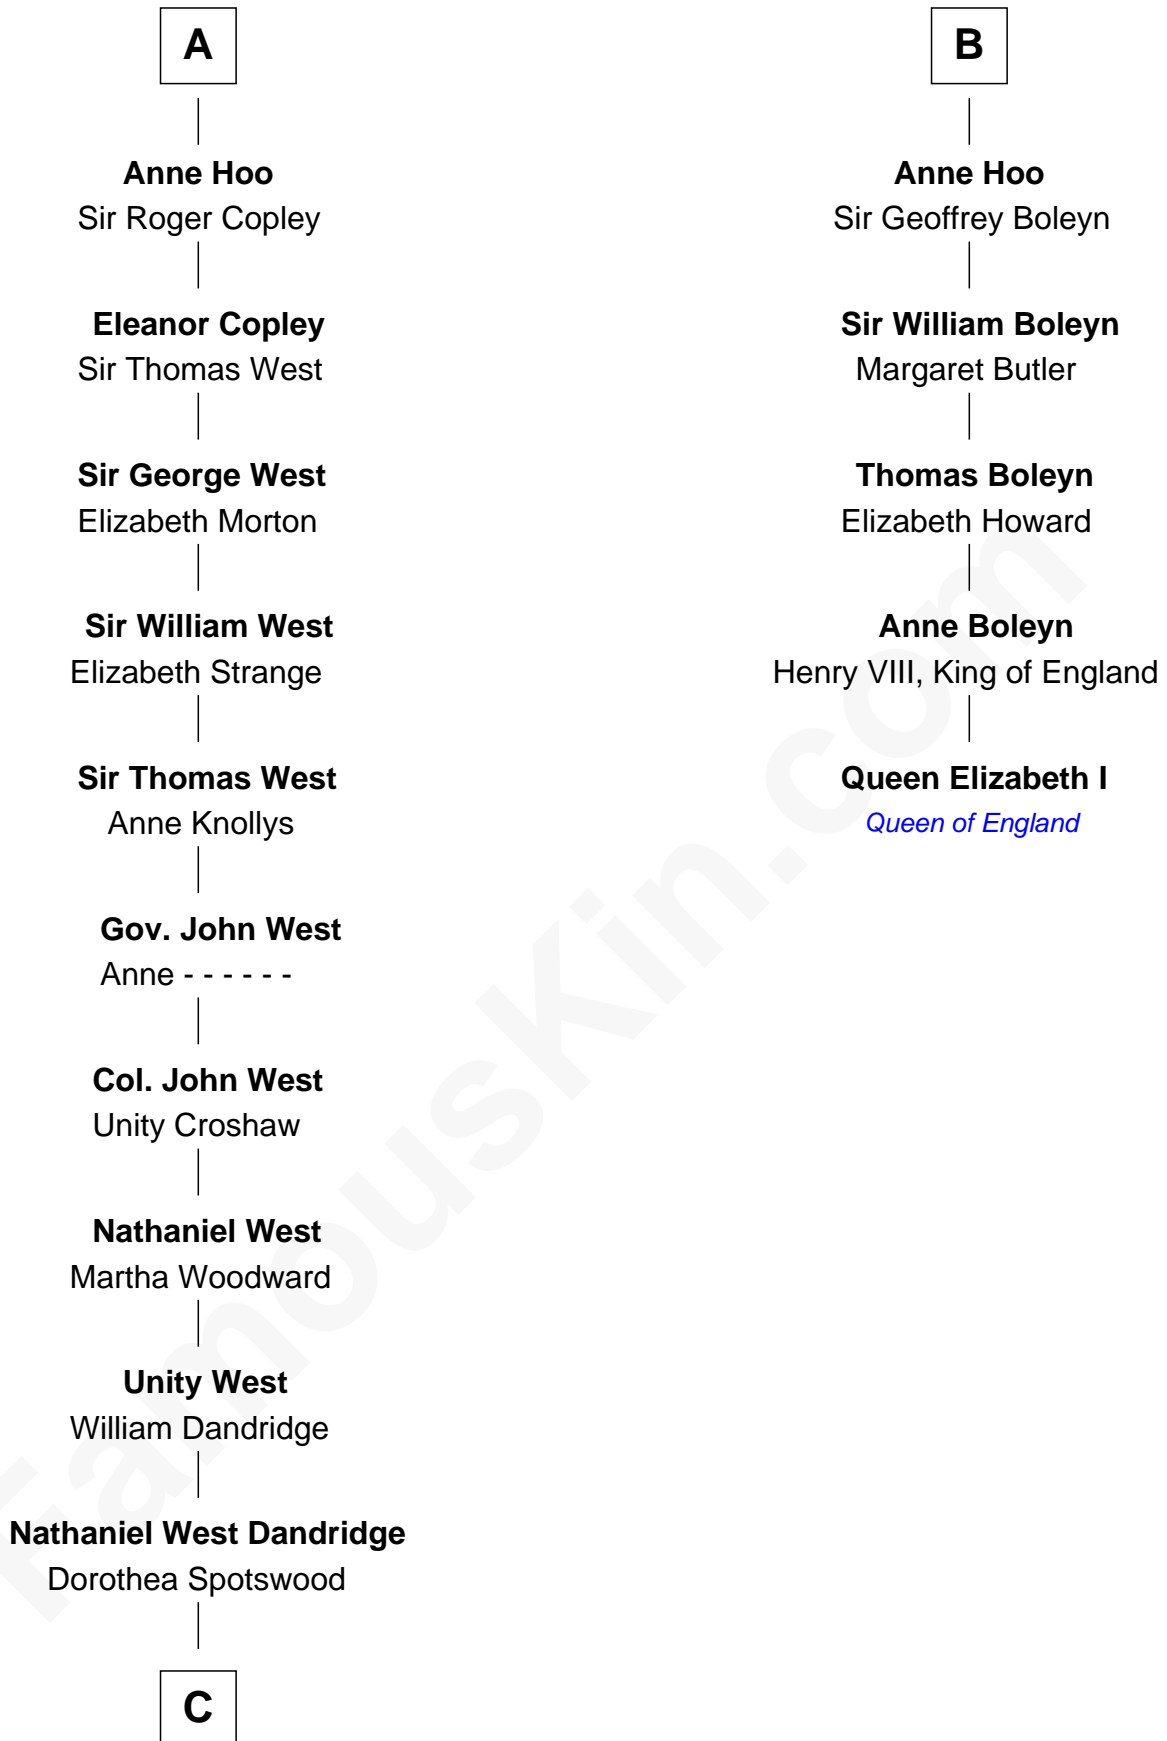

FamousKin.com

Relationship Chart of

Edith (Bolling) Wilson

First Lady of President Woodrow Wilson

11th cousin 10 times removed of

Queen Elizabeth I

Queen of England

Robert Tregoz

Sarah Spiers White

Edith (Bolling) Wilson

First Lady of Woodrow Wilson