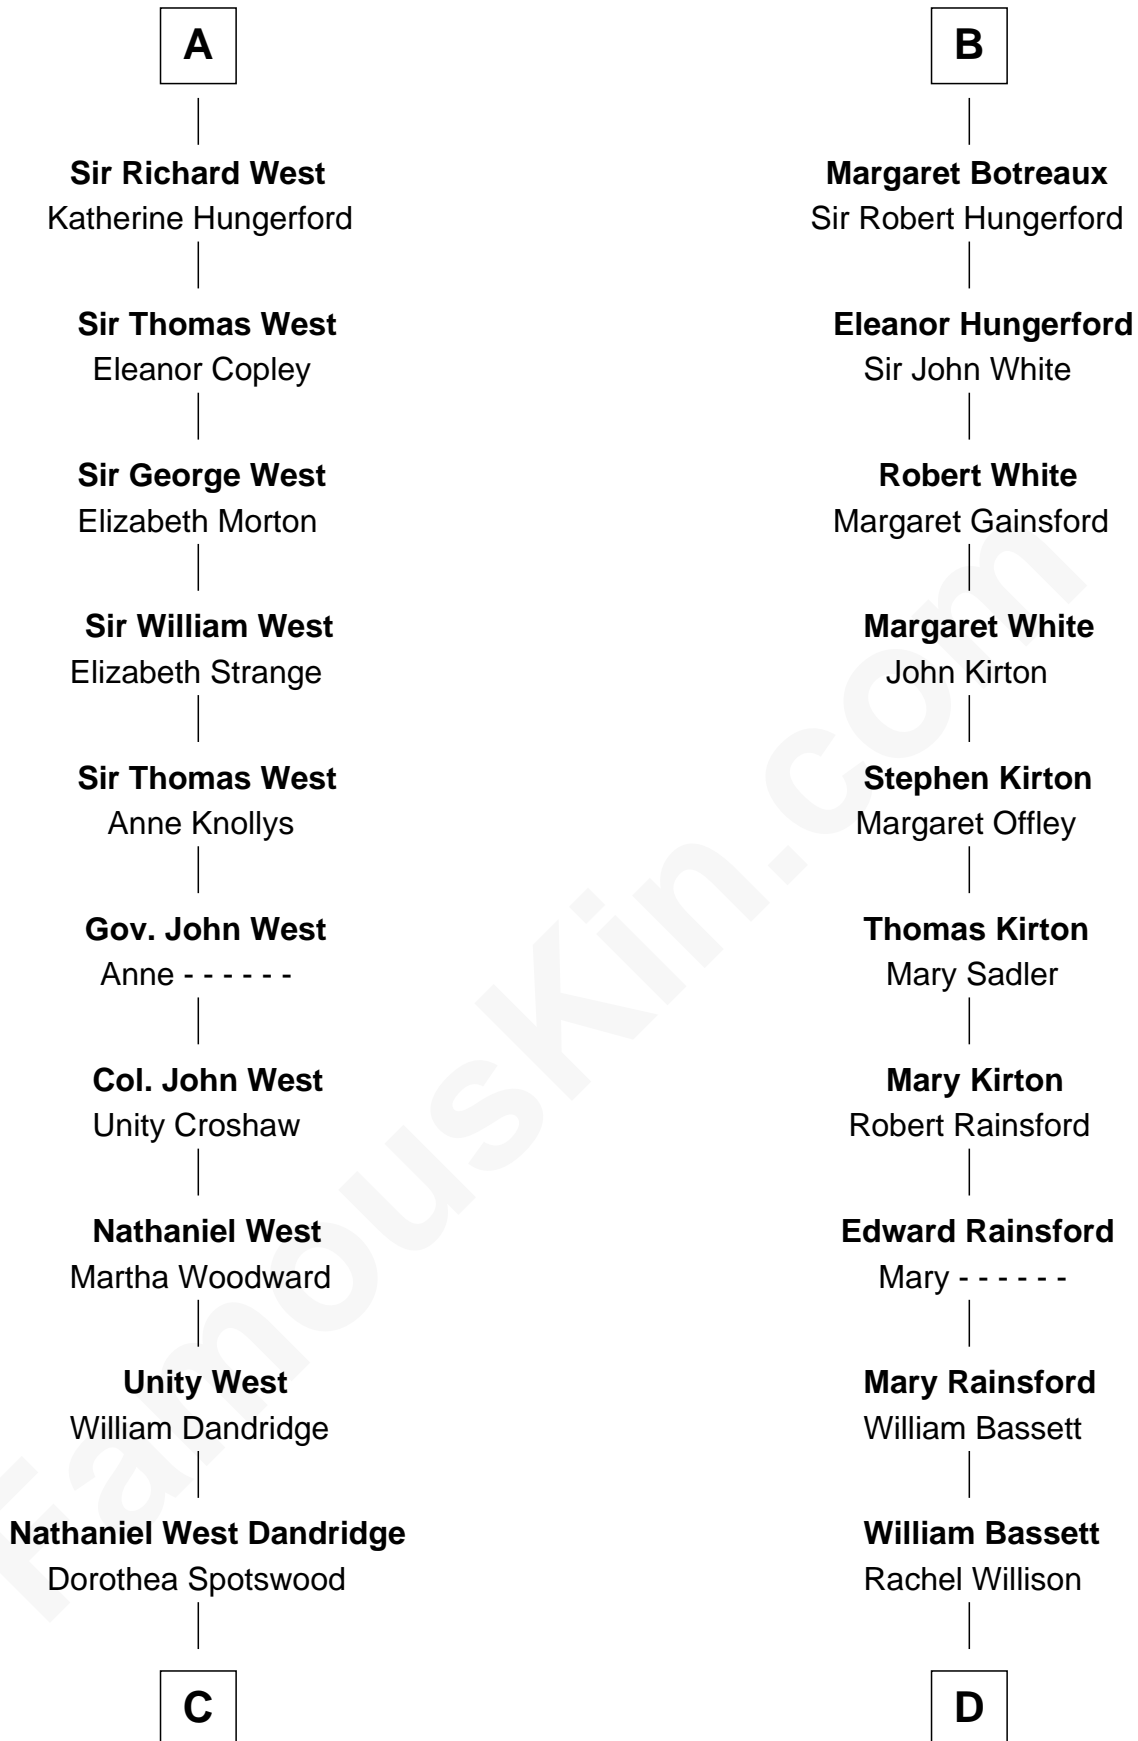

FamousKin.com

Relationship Chart of

Edith (Bolling) Wilson

First Lady of President Woodrow Wilson

21st cousin of

Sir Charles Tupper

6th Prime Minister of Canada

C

Martha Dandridge

Archibald Payne

Catherine Payne

Archibald Bolling

Archibald Bolling

Anne E. Wigginton

William Holcombe Bolling

Sarah Spiers White

Edith (Bolling) Wilson

First Lady of Woodrow Wilson

D

William Bassett

Abigail Bourne

Mary Bassett

Eliakim Tupper

Charles Tupper