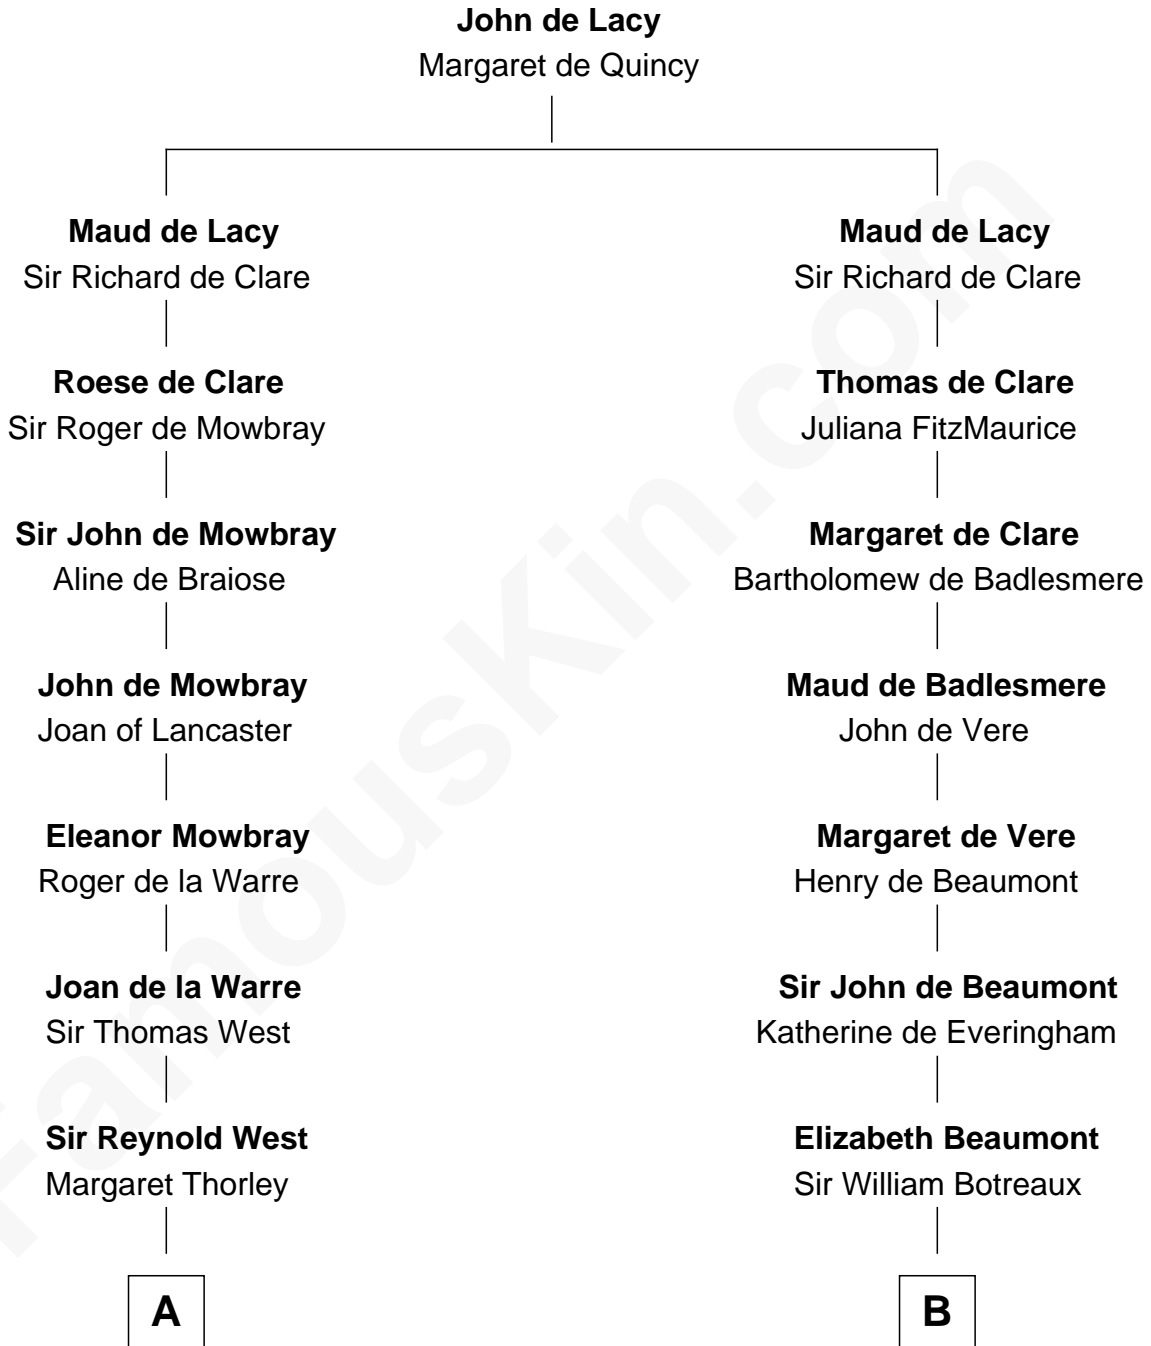

FamousKin.com

Relationship Chart of

Edith (Bolling) Wilson

First Lady of President Woodrow Wilson

21st cousin of

Sir Charles Tupper

6th Prime Minister of Canada

C

Martha Dandridge

Archibald Payne

Catherine Payne

Archibald Bolling

Archibald Bolling

Anne E. Wigginton

William Holcombe Bolling

Sarah Spiers White

Edith (Bolling) Wilson

First Lady of Woodrow Wilson

D

William Bassett

Abigail Bourne

Mary Bassett

Eliakim Tupper

Charles Tupper