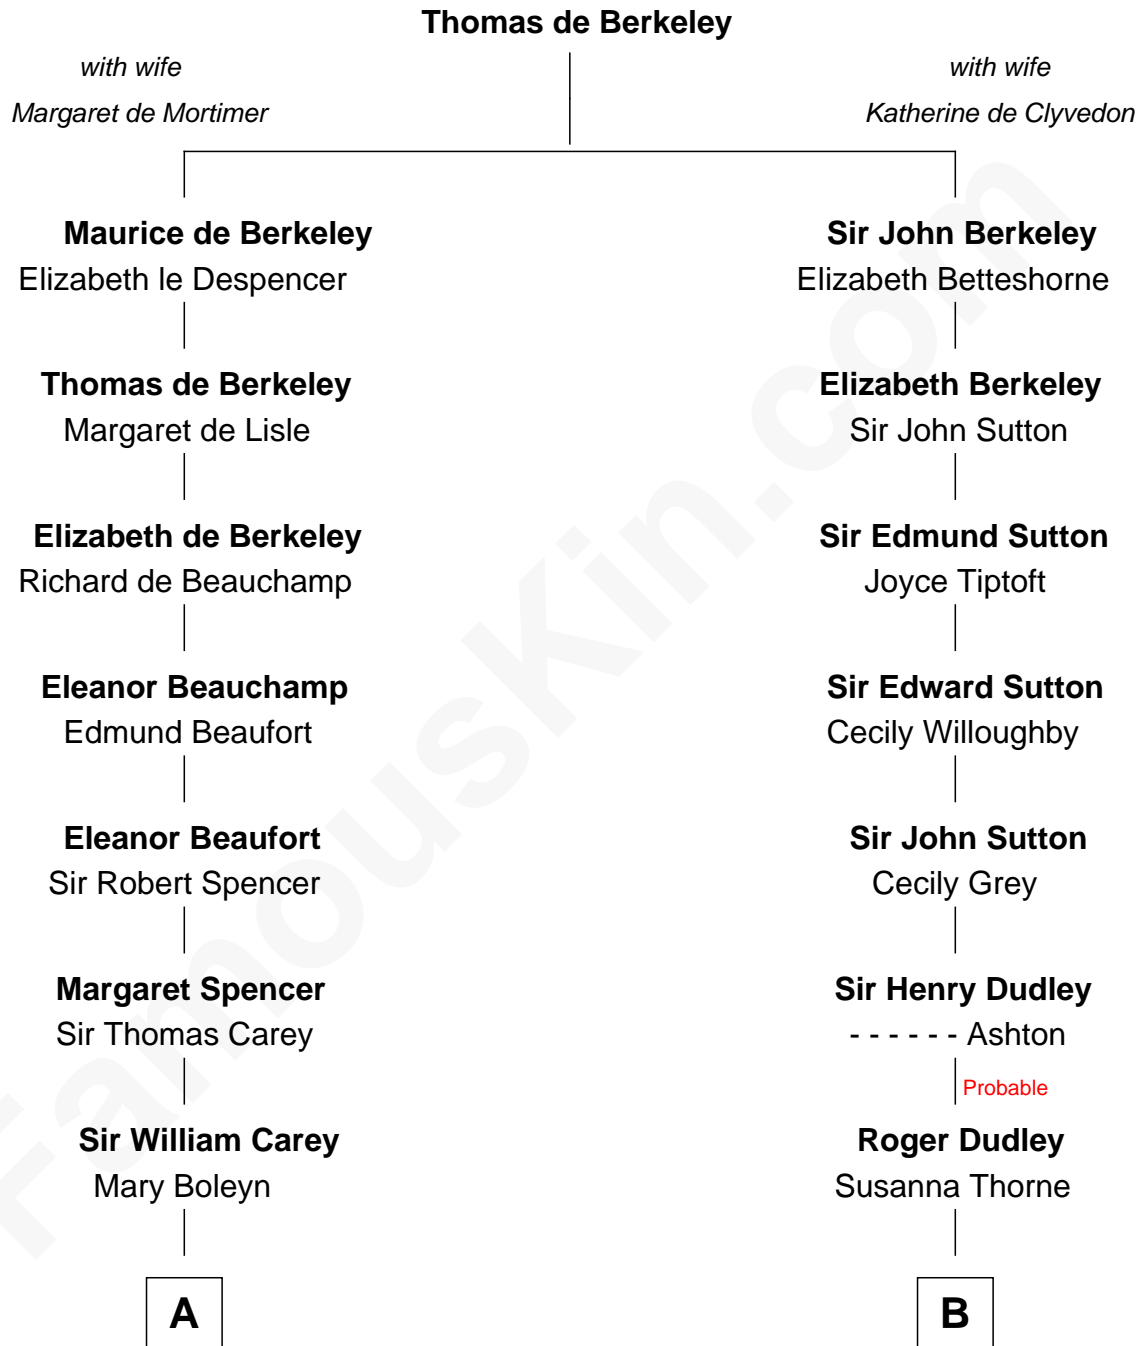

FamousKin.com

Relationship Chart of

Edith (Bolling) Wilson

First Lady of President Woodrow Wilson

15th cousin 3 times removed of

Colonel Robert Gould Shaw

U.S. Civil War leader of film "Glory" fame

C

William Holcombe Bolling

Sarah Spiers White

Edith (Bolling) Wilson

First Lady of Woodrow Wilson

FamousKin.com