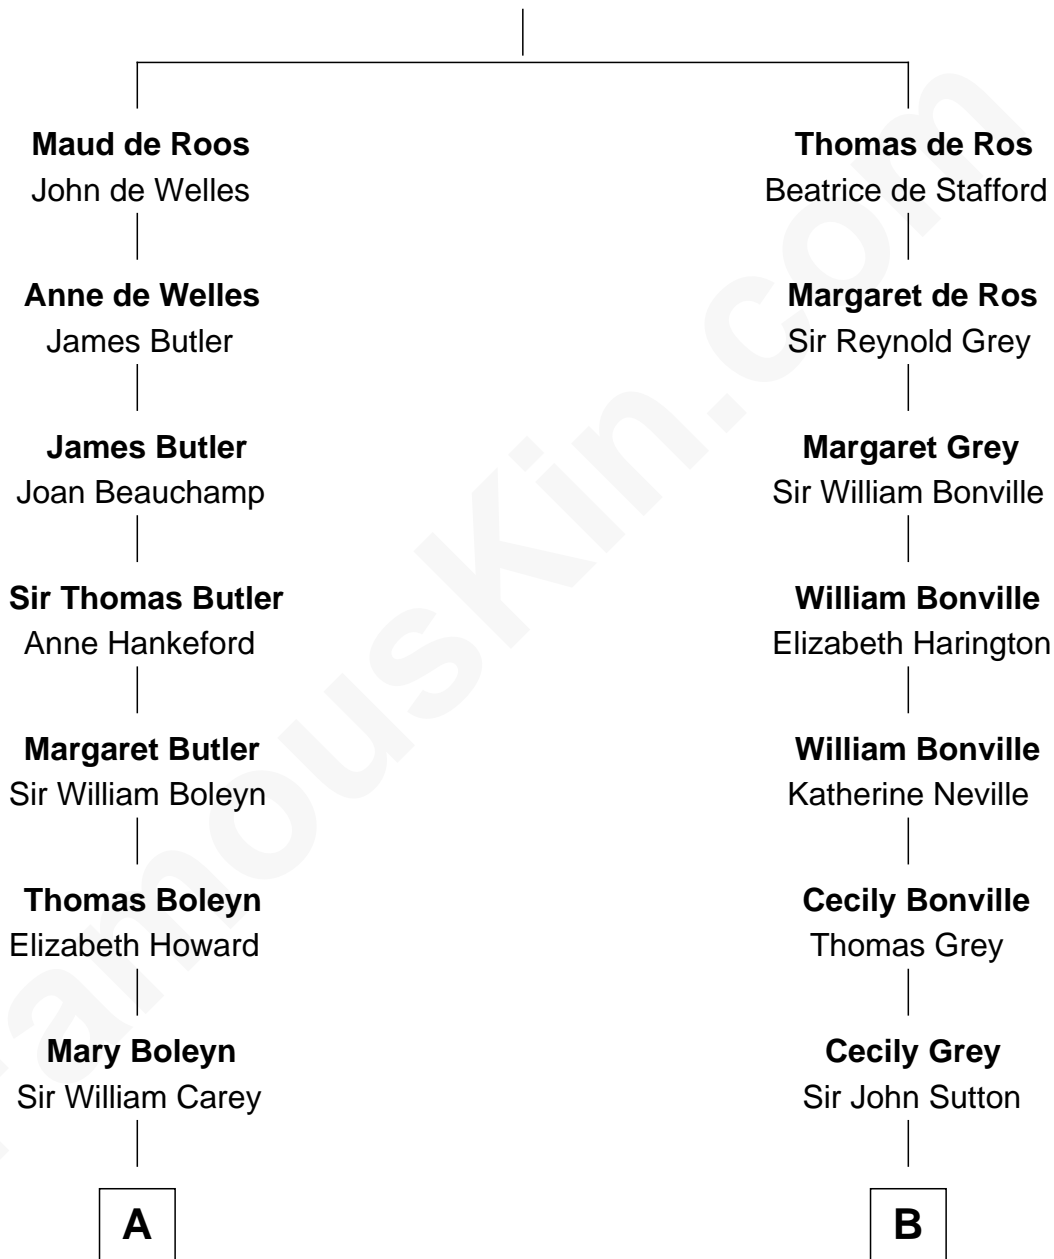

FamousKin.com

Relationship Chart of

Edith (Bolling) Wilson

First Lady of President Woodrow Wilson

17th cousin 1 time removed of

Colonel Robert Gould Shaw

U.S. Civil War leader of film "Glory" fame

Sir William de Ros
Margery de Badlesmere

C

William Holcombe Bolling

Sarah Spiers White

Edith (Bolling) Wilson

First Lady of Woodrow Wilson

FamousKin.com