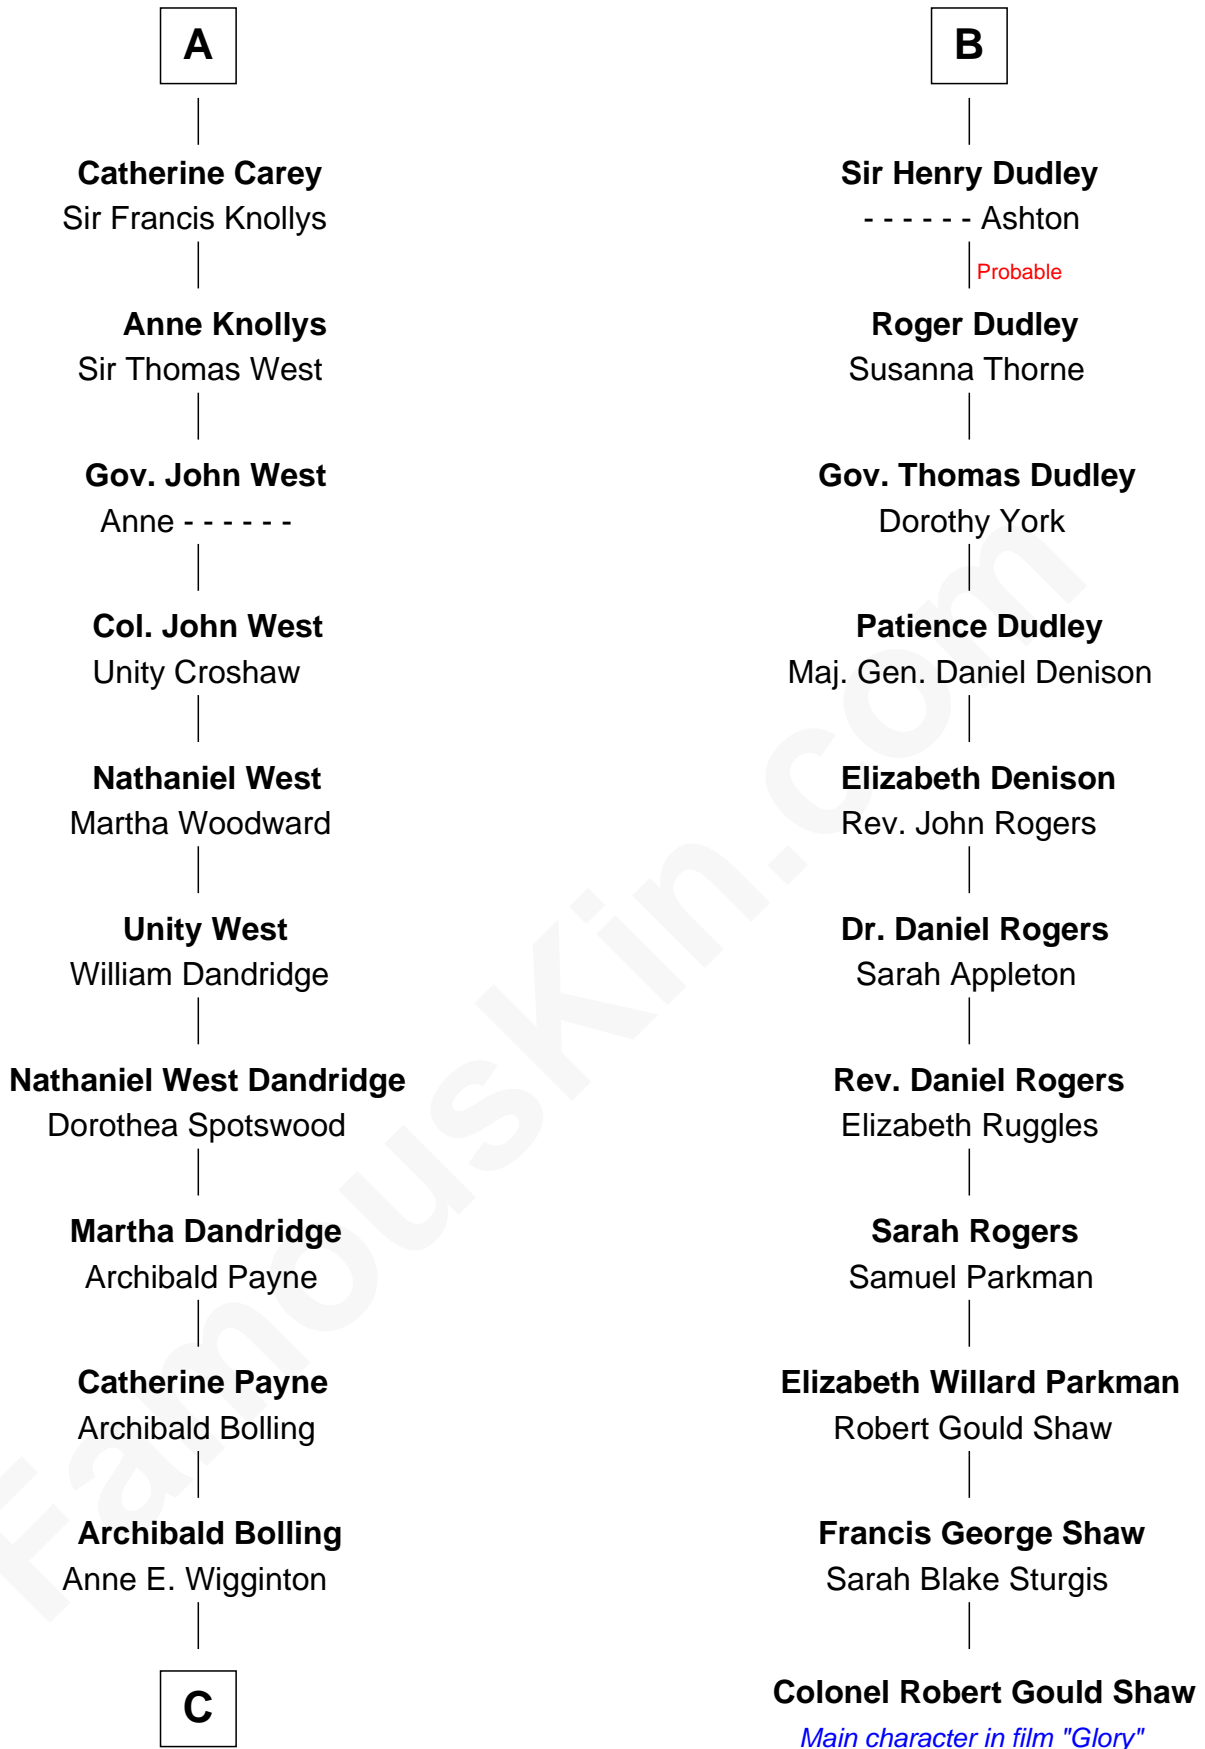

FamousKin.com

Relationship Chart of

Edith (Bolling) Wilson

First Lady of President Woodrow Wilson

17th cousin 1 time removed of

Colonel Robert Gould Shaw

U.S. Civil War leader of film "Glory" fame

Sir William de Ros
Margery de Badlesmere

C

William Holcombe Bolling

Sarah Spiers White

Edith (Bolling) Wilson

First Lady of Woodrow Wilson

FamousKin.com