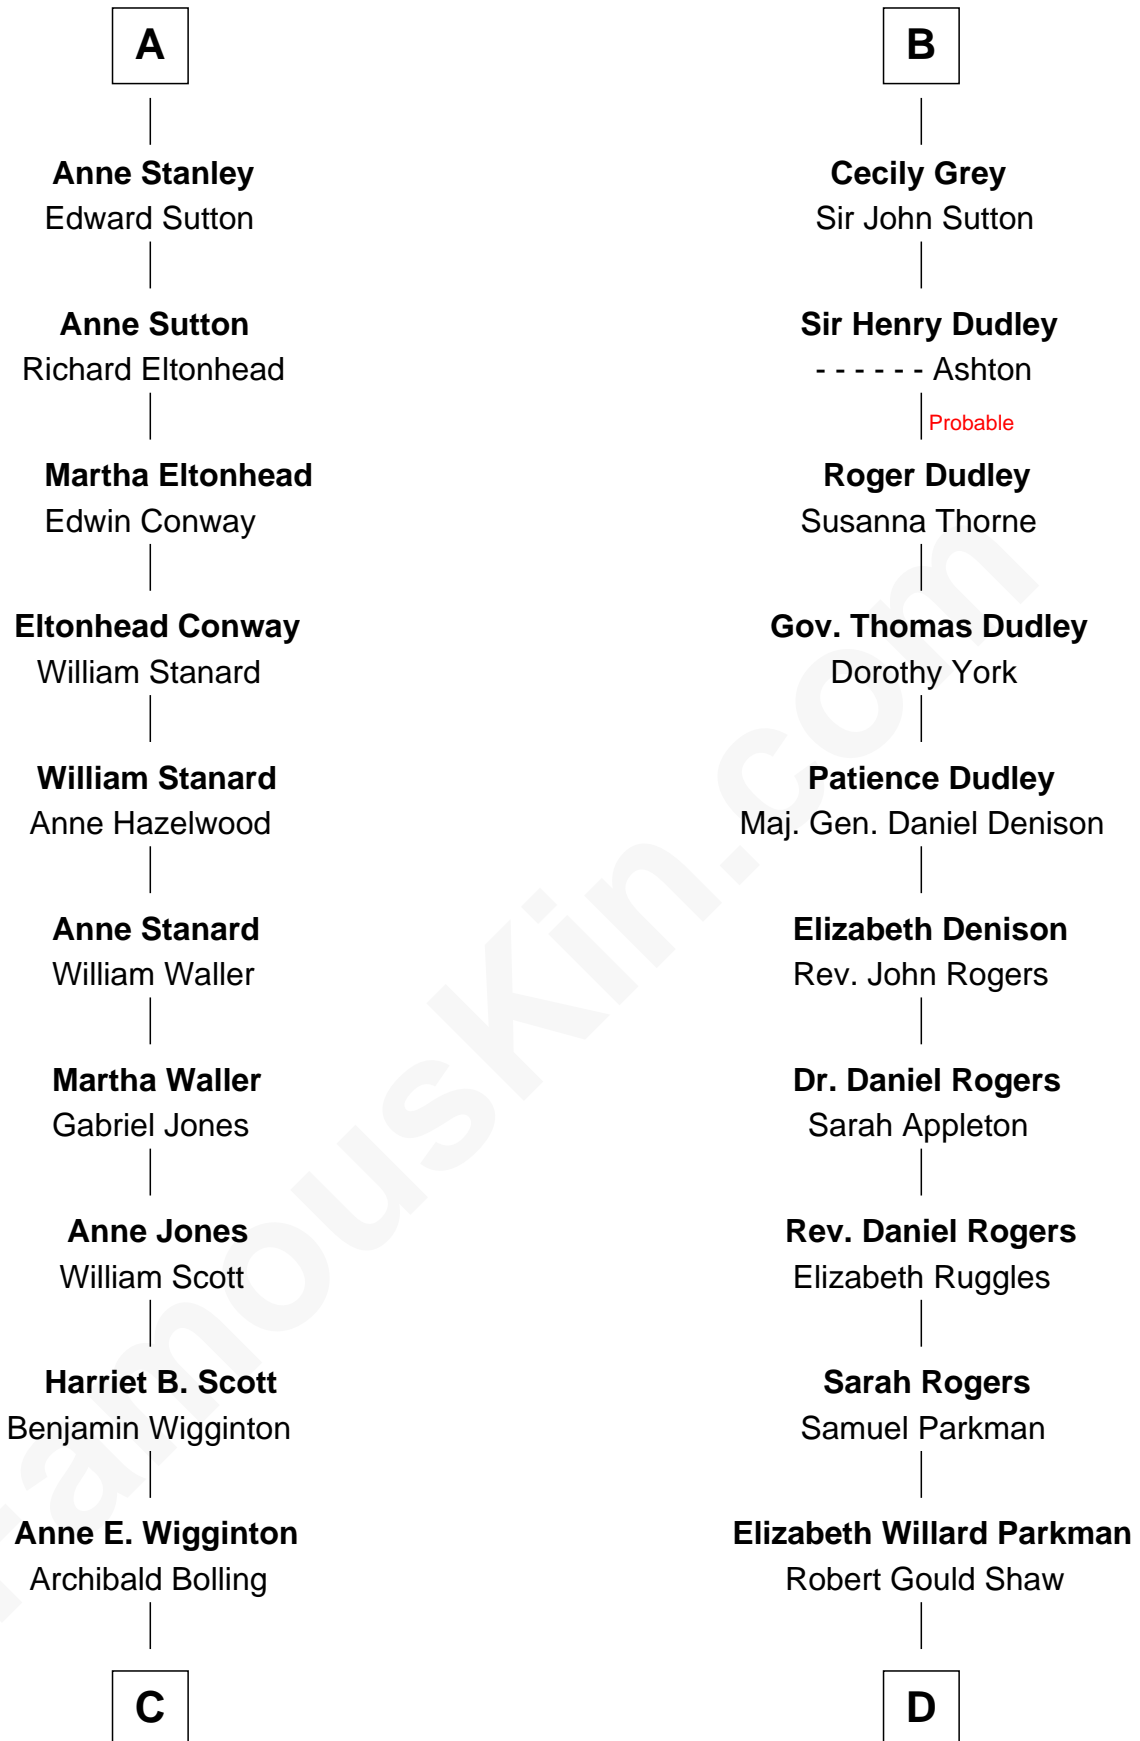

FamousKin.com

Relationship Chart of

Edith (Bolling) Wilson

First Lady of President Woodrow Wilson

18th cousin of

Colonel Robert Gould Shaw

U.S. Civil War leader of film "Glory" fame

C

William Holcombe Bolling

Sarah Spiers White

Edith (Bolling) Wilson

First Lady of Woodrow Wilson

D

Francis George Shaw

Sarah Blake Sturgis

Colonel Robert Gould Shaw

Main character in film "Glory"

FamousKin.com