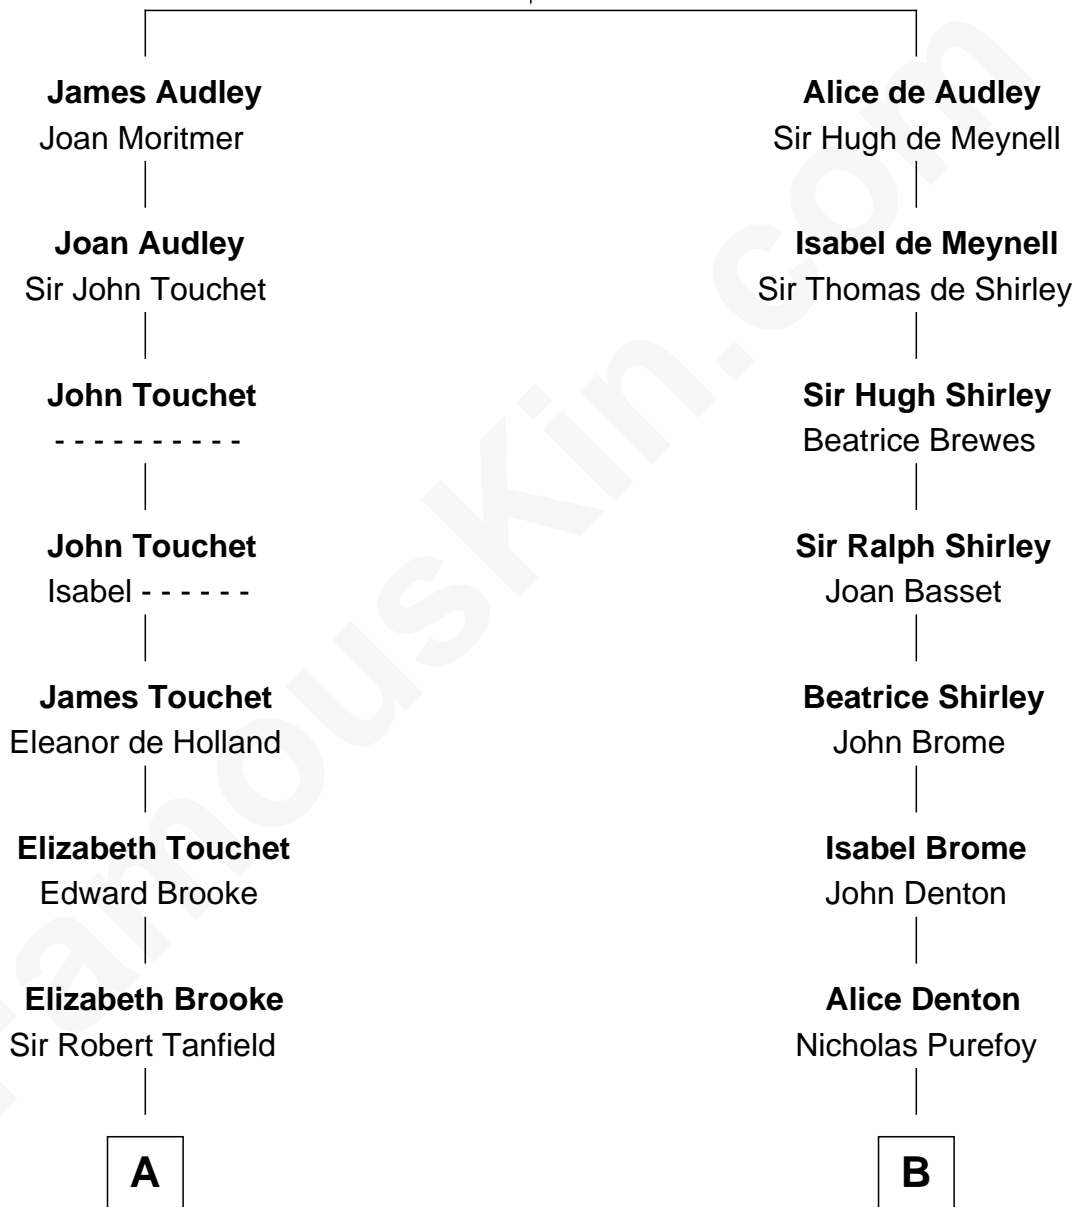

## Relationship Chart of

### Edith (Bolling) Wilson

*First Lady of President Woodrow Wilson*

18th cousin 3 times removed of

### Colonel Robert Gould Shaw

*U.S. Civil War leader of film "Glory" fame*

**Sir Nicholas Audley**

Joan Martin

**C**

**Mary Jefferson**

John Bolling

**Archibald Bolling**

**Francis George Shaw**

Sarah Blake Sturgis

**Colonel Robert Gould Shaw**

*Main character in film "Glory"*

FamousKin.com