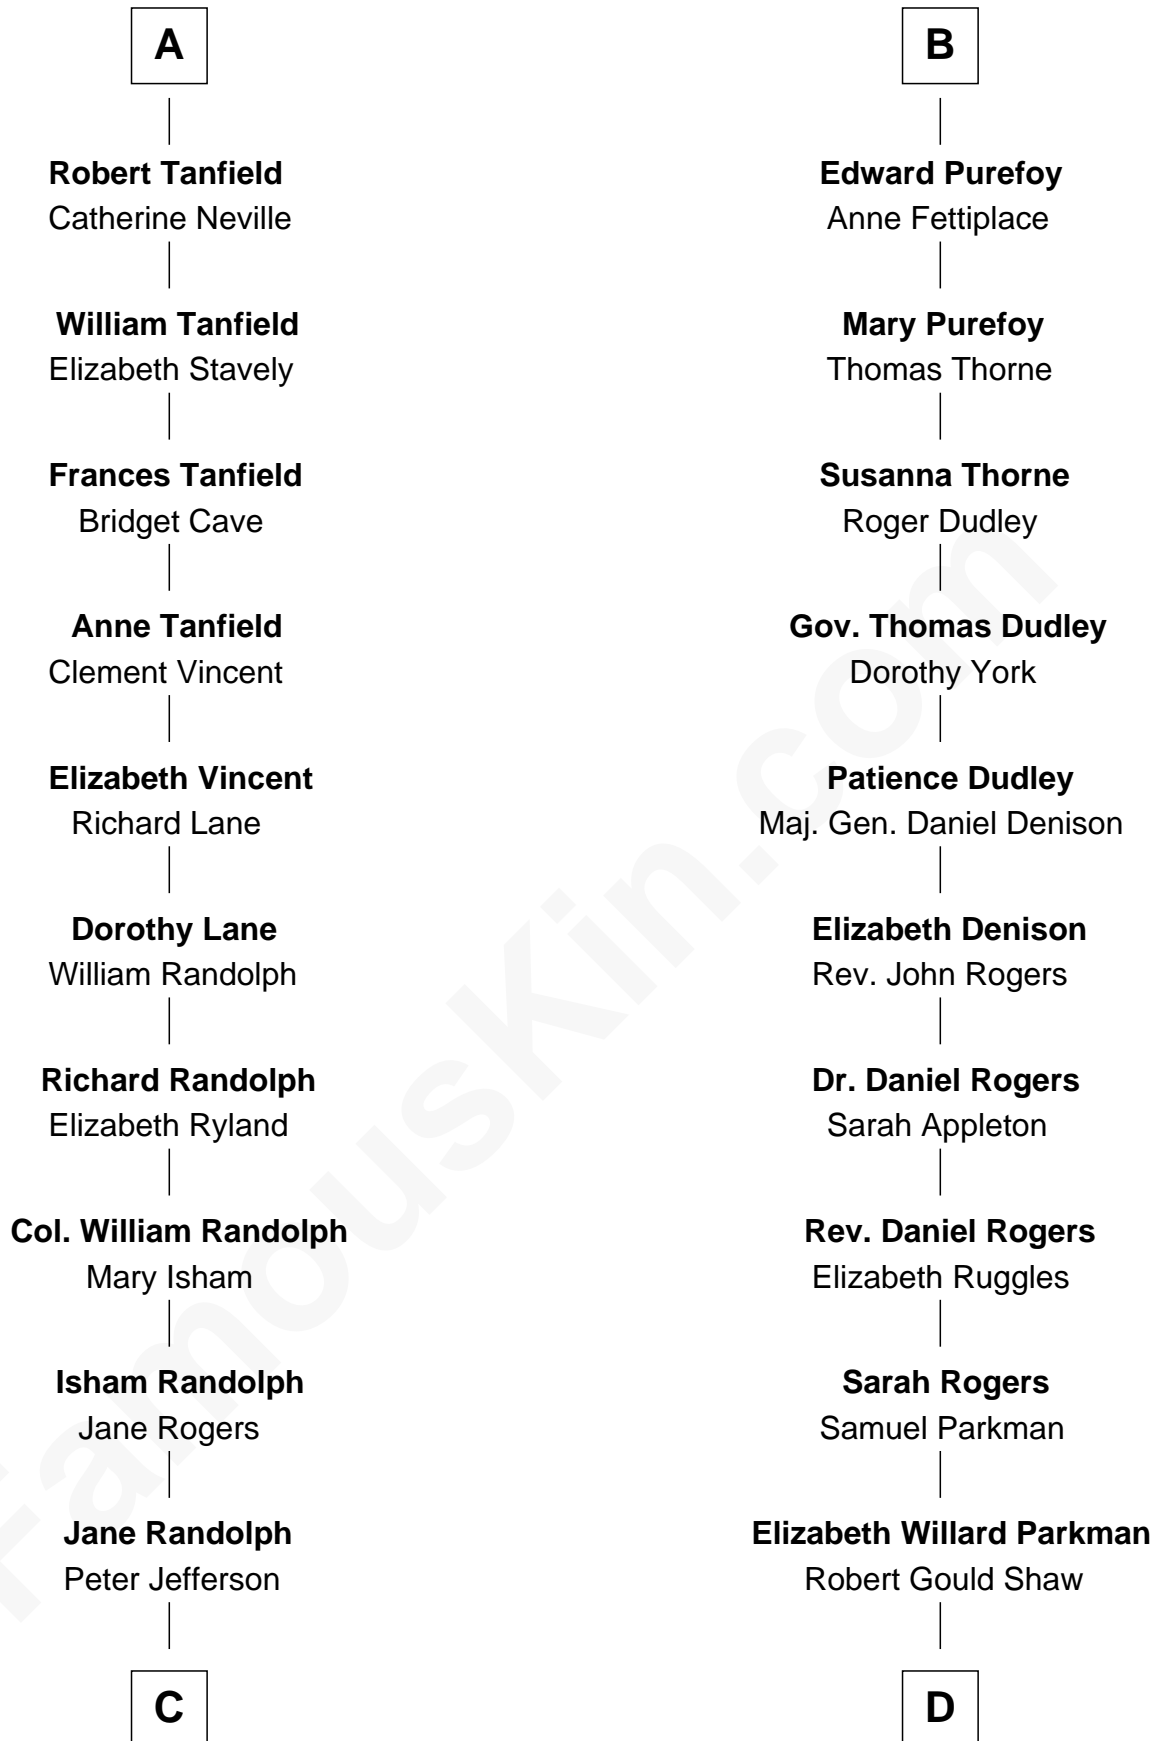

## Relationship Chart of

### Edith (Bolling) Wilson

*First Lady of President Woodrow Wilson*

18th cousin 3 times removed of

### Colonel Robert Gould Shaw

*U.S. Civil War leader of film "Glory" fame*

**Sir Nicholas Audley**

Joan Martin

**C**

**Mary Jefferson**

John Bolling

**Archibald Bolling**

Catherine Payne

**Archibald Bolling**

Anne E. Wigginton

**William Holcombe Bolling**

Sarah Spiers White

**Edith (Bolling) Wilson**

*First Lady of Woodrow Wilson*

**D**