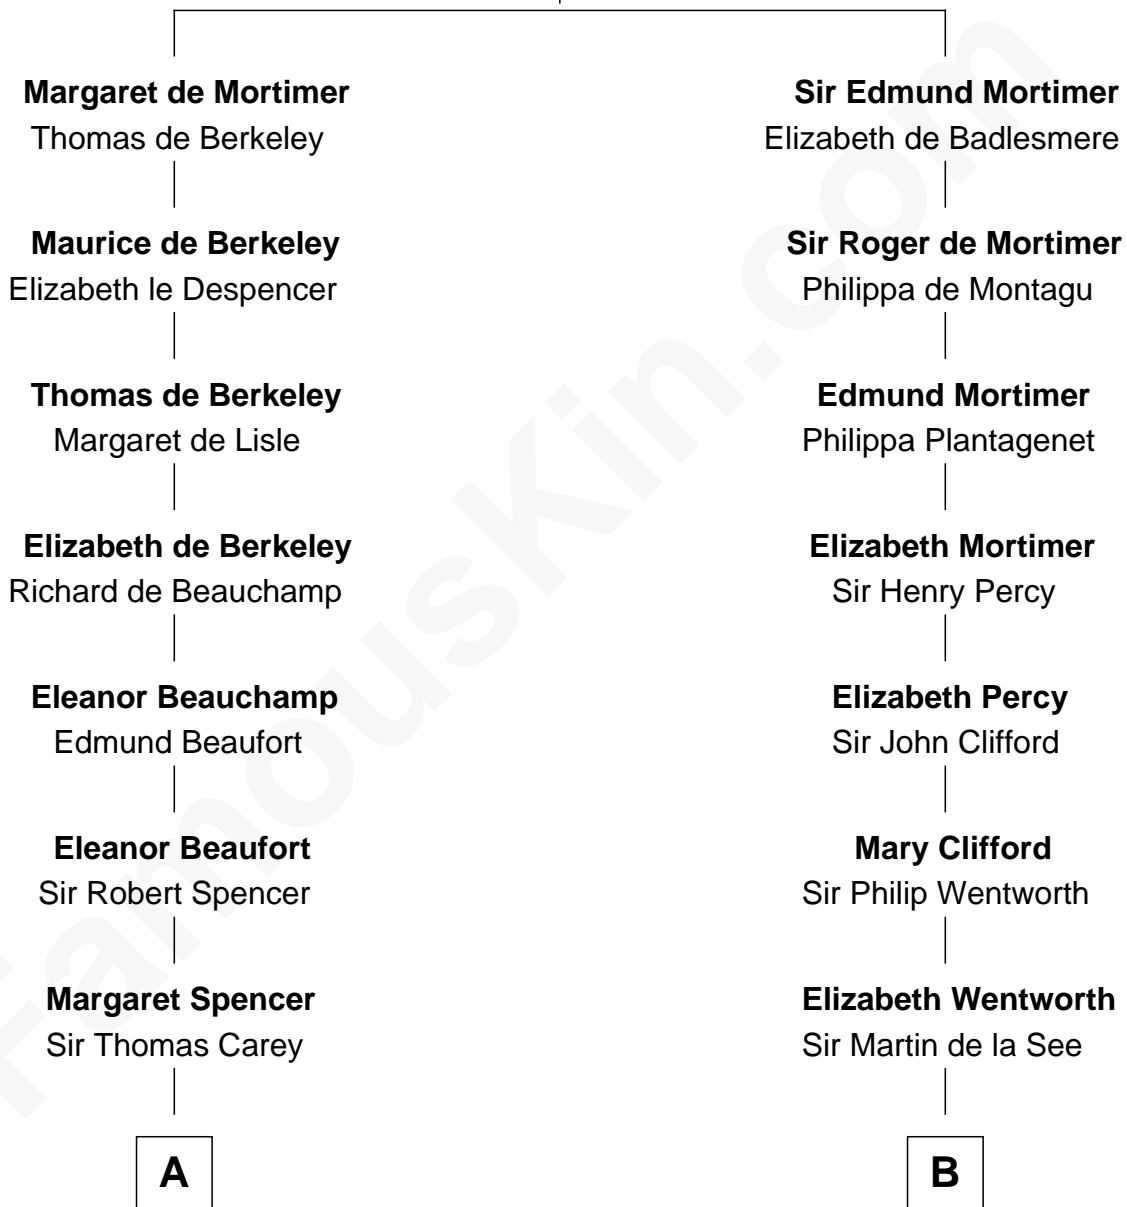

## Relationship Chart of

### Edith (Bolling) Wilson

*First Lady of President Woodrow Wilson*

19th cousin 2 times removed of

### Roy Rogers

*Cowboy movie actor and singer*

**Roger de Mortimer**

Joan de Geneville

**C**

**Archibald Bolling**

Anne E. Wigginton

**William Holcombe Bolling**

Sarah Spiers White

**Edith (Bolling) Wilson**

*First Lady of Woodrow Wilson*

**D**

**Moses Kibbe**

Sarah Everman

**Jacintha Kibbe**

William Womack