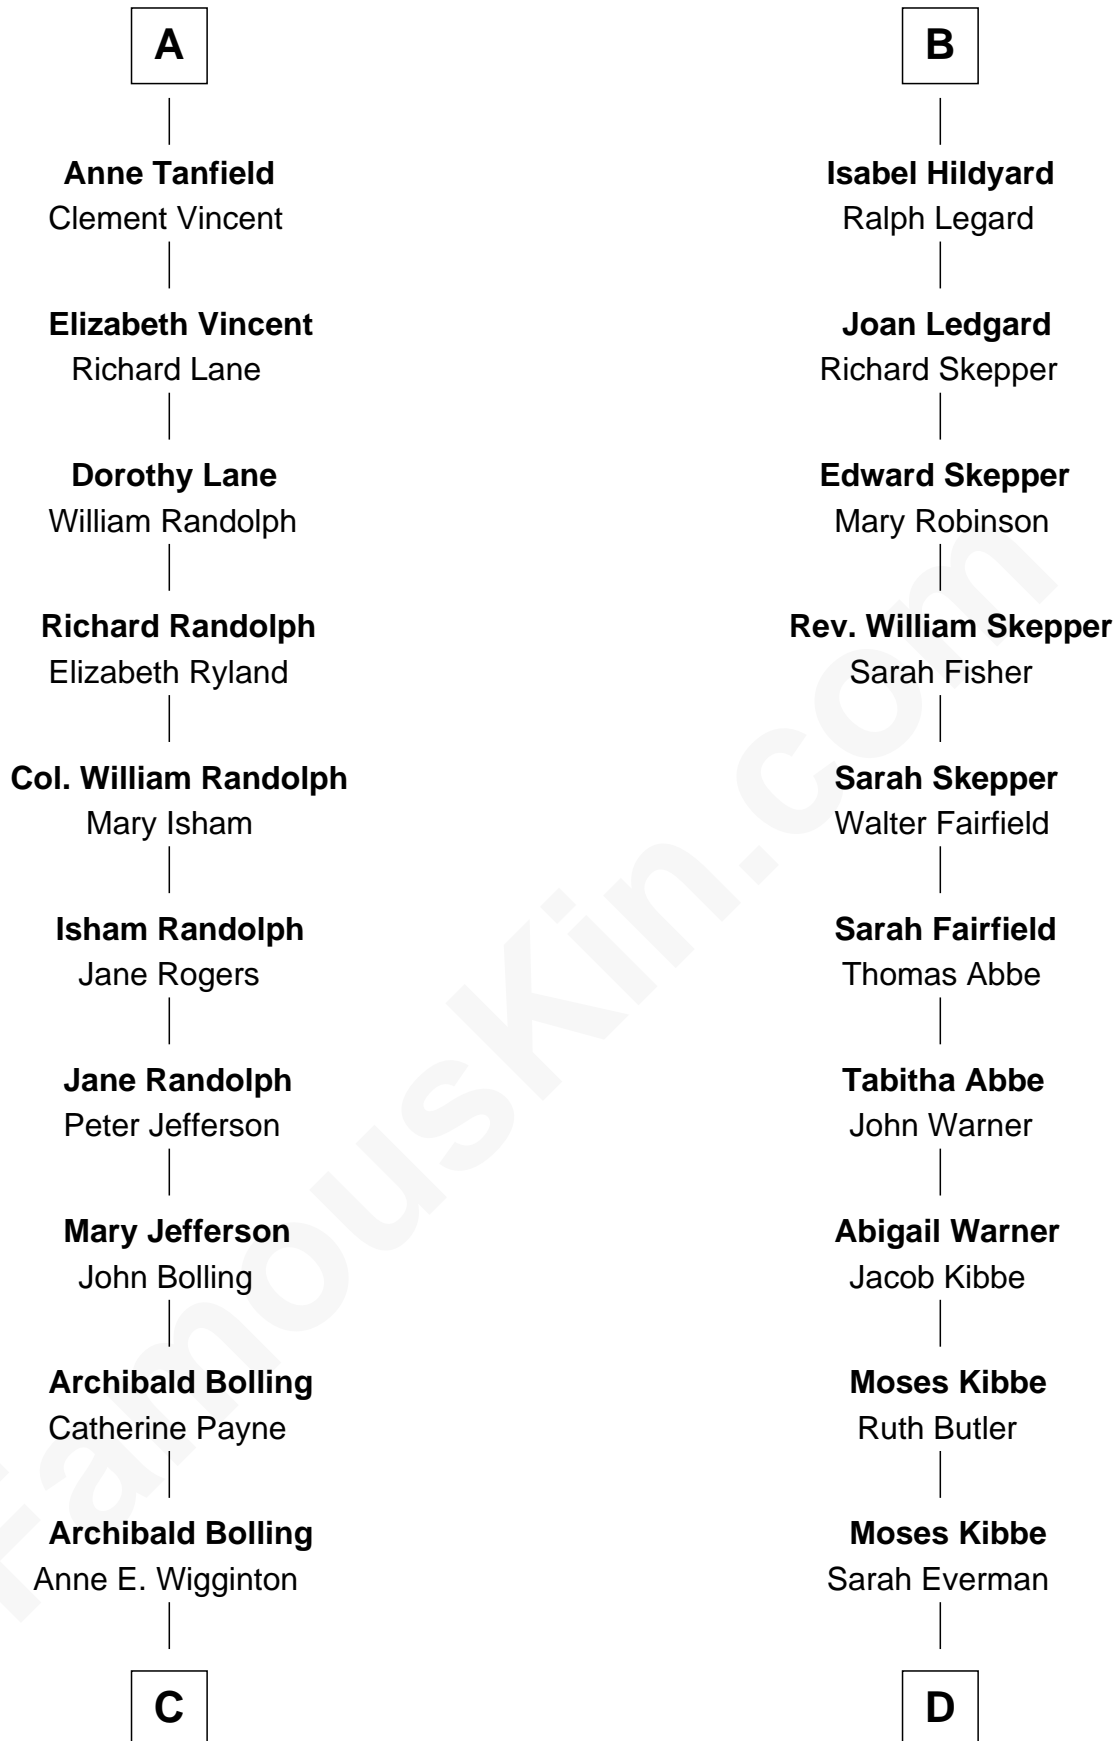

## Relationship Chart of

### Edith (Bolling) Wilson

*First Lady of President Woodrow Wilson*

18th cousin 2 times removed of

### Roy Rogers

*Cowboy movie actor and singer*

**C**

**William Holcombe Bolling**

Sarah Spiers White

**Edith (Bolling) Wilson**

*First Lady of Woodrow Wilson*

**D**