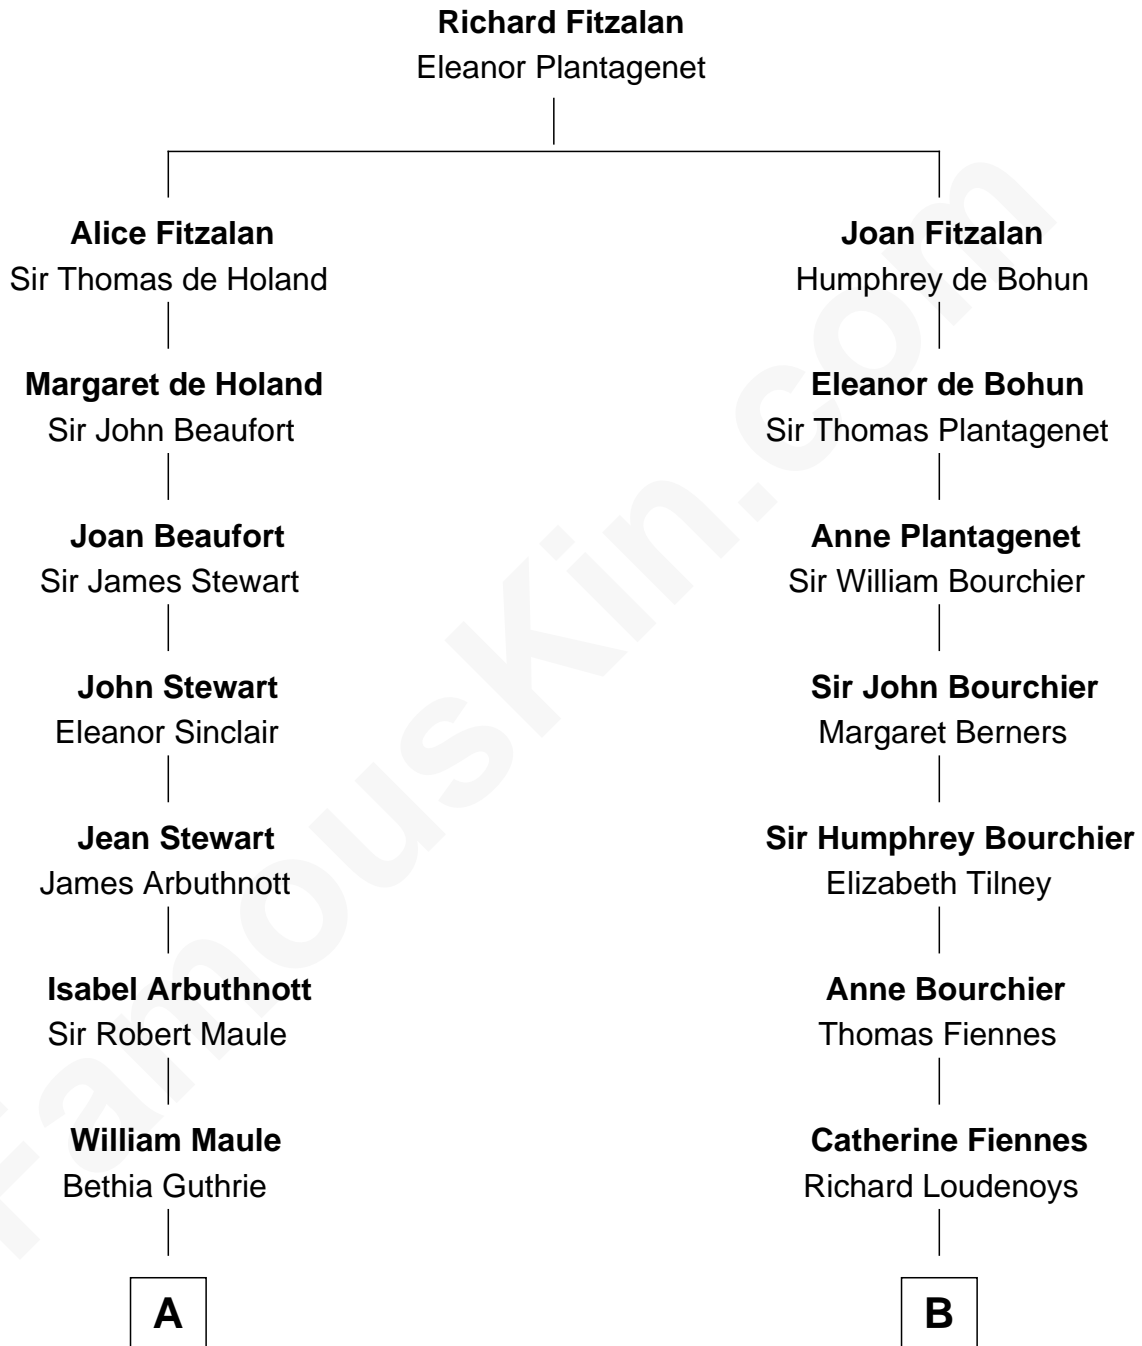

## Relationship Chart of

### Edith (Bolling) Wilson

*First Lady of President Woodrow Wilson*

16th cousin 5 times removed of

**Anne Baxter**

*Movie Actress*

**C**

**Rev. David Wright**

Abigail Goddard

**William Carey Wright**

Anna Lloyd Jones

**Frank Lloyd Wright**

Catherine L. Tobin

**Catherine Dorothy Wright**

Kenneth Stuart Baxter

**Anne Baxter**

*Movie Actress*