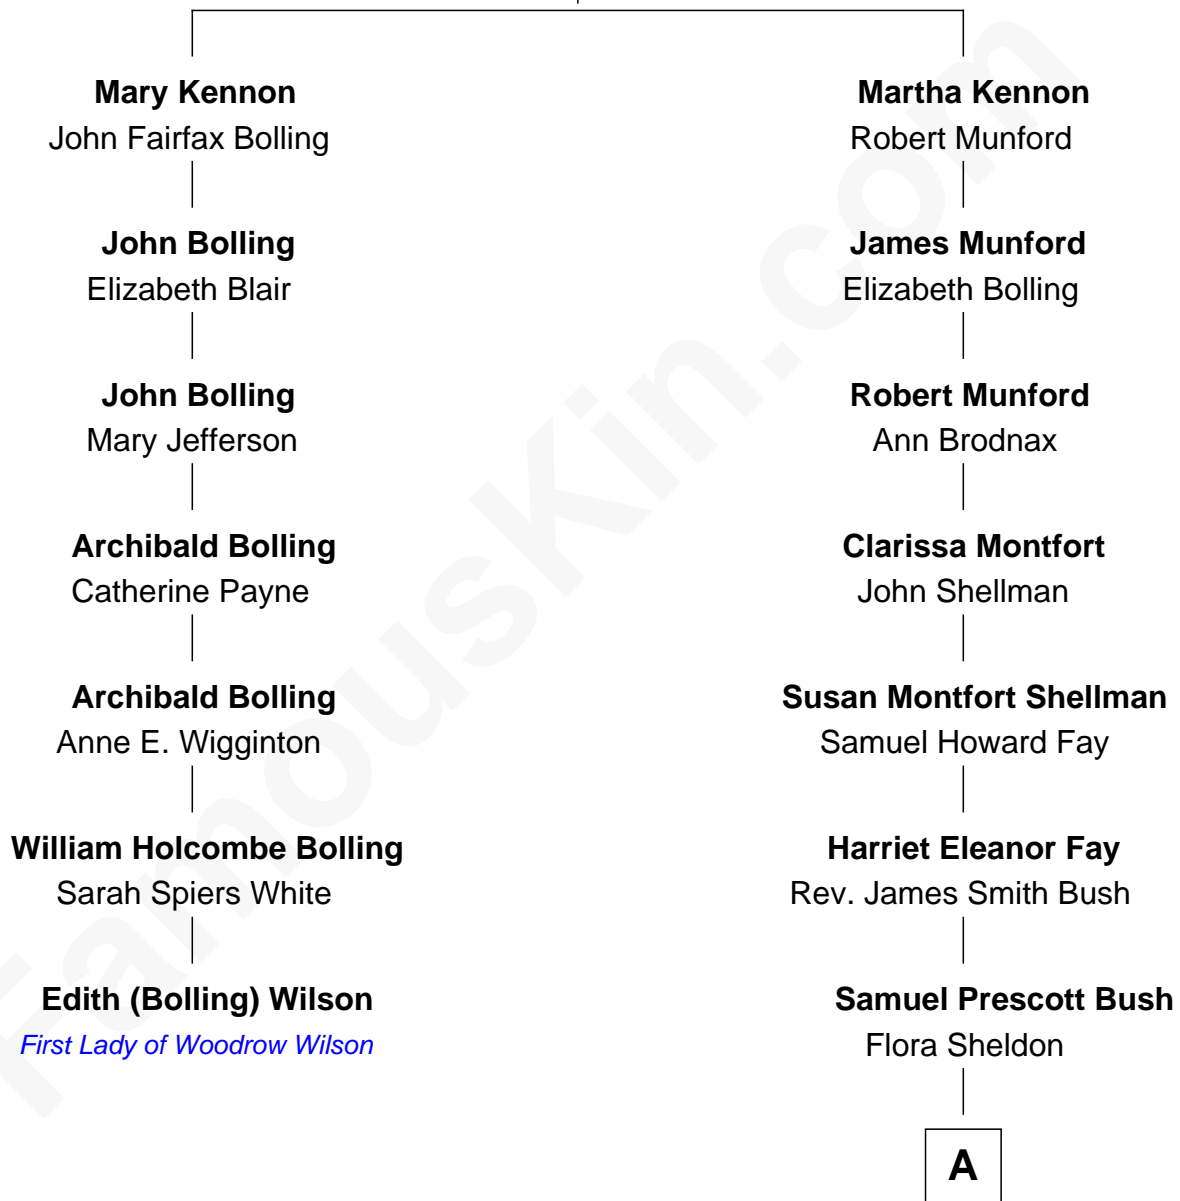

## Relationship Chart of

### Edith (Bolling) Wilson

*First Lady of President Woodrow Wilson*

6th cousin 2 times removed of

### George H. W. Bush

*41st U.S. President*

**Richard Kennon**  
Elizabeth Worsham

**A**

Prescott Sheldon Bush

Dorothy Wear Walker

George H. W. Bush

*41st U.S. President*