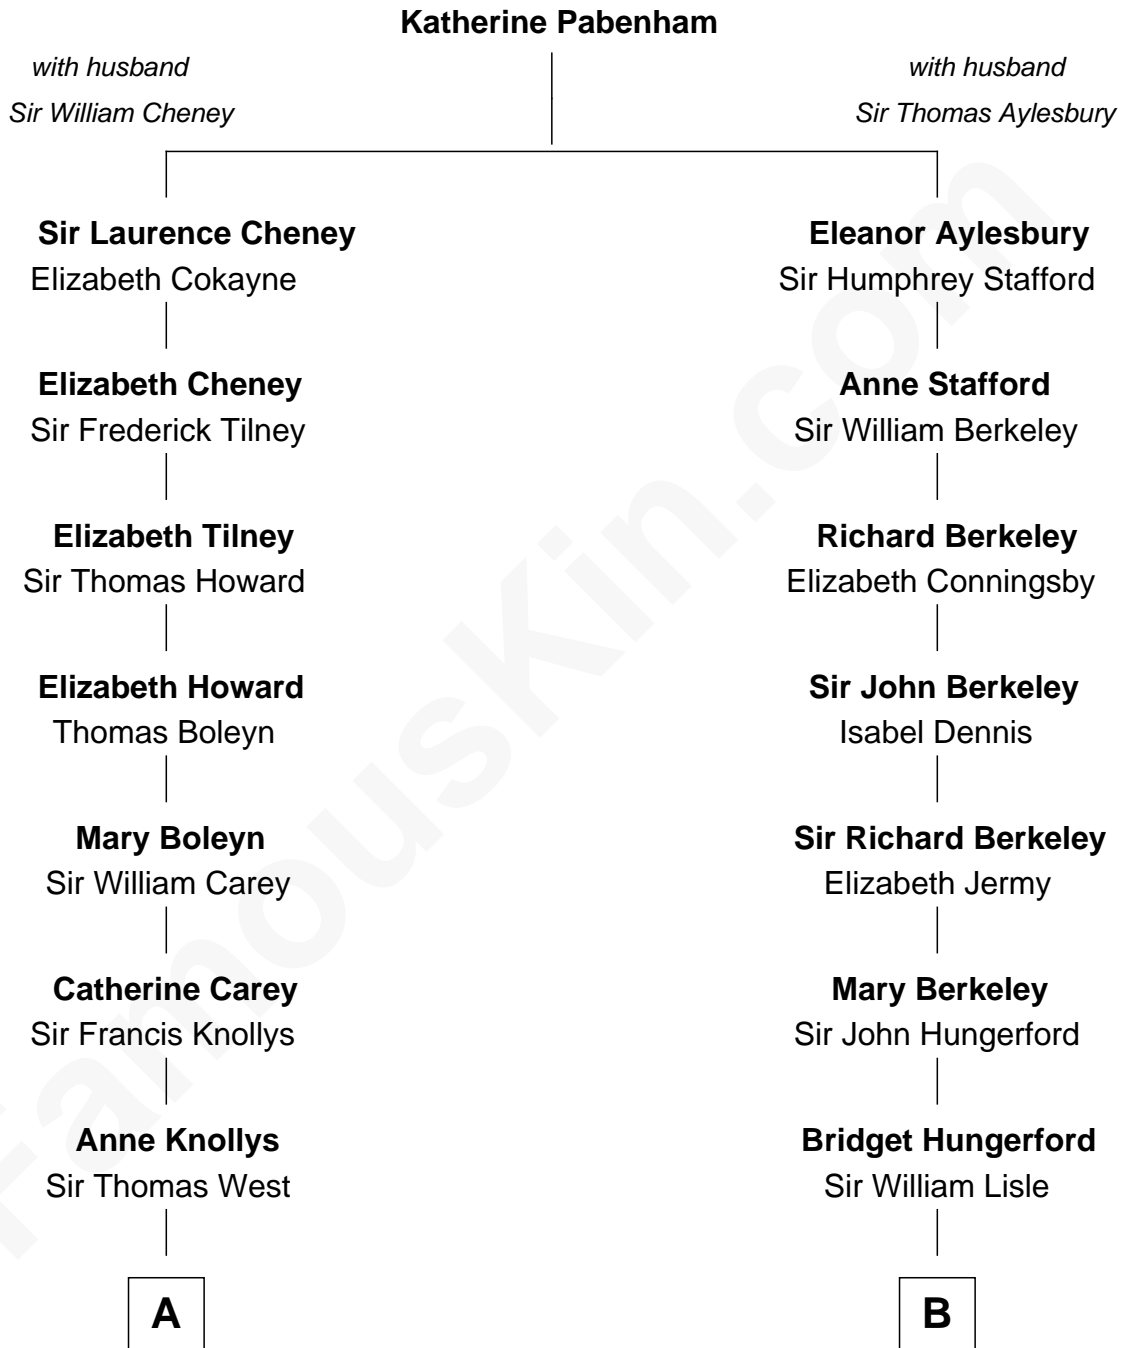

# FamousKin.com

## Relationship Chart of

### Edith (Bolling) Wilson

*First Lady of President Woodrow Wilson*

16th cousin 2 times removed of

**George H. W. Bush**  
*41st U.S. President*

**C**

Prescott Sheldon Bush

Dorothy Wear Walker

George H. W. Bush

*41st U.S. President*

FamousKin.com