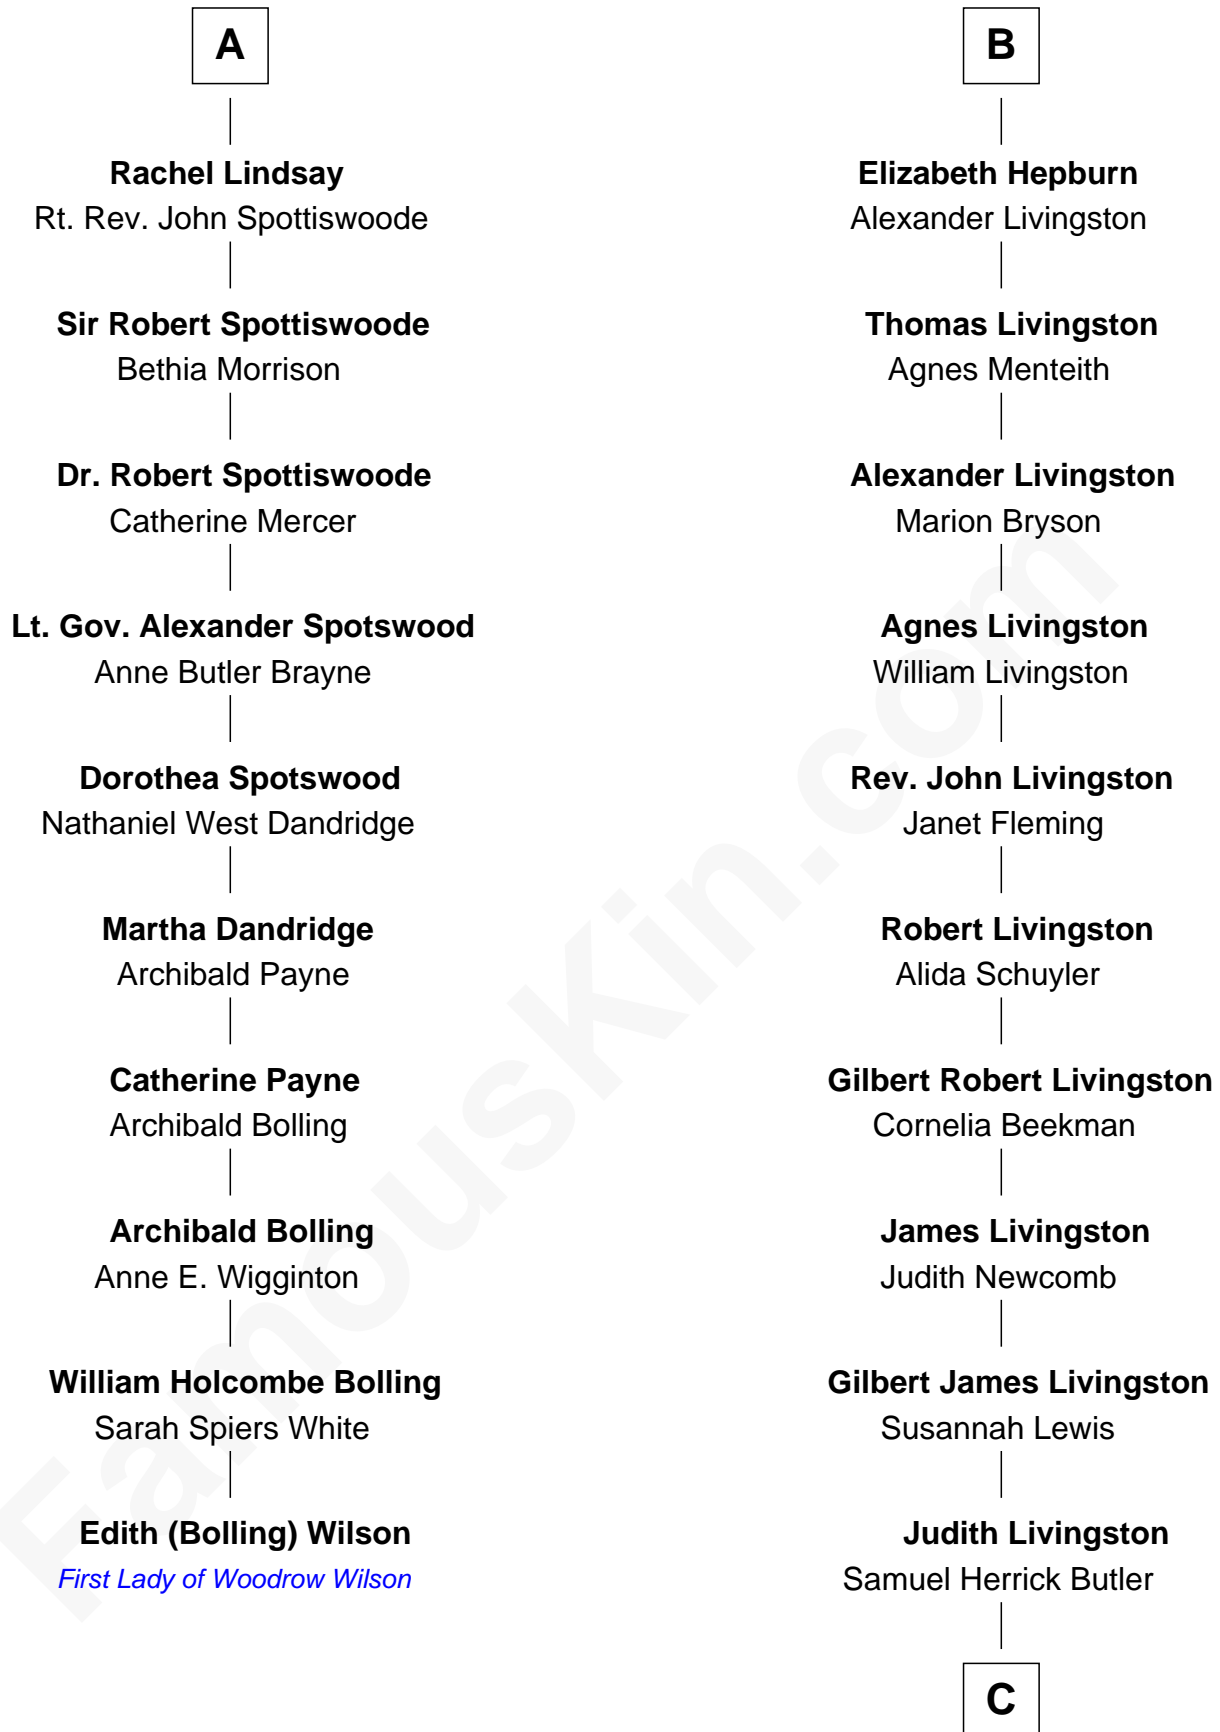

## Relationship Chart of

### Edith (Bolling) Wilson

*First Lady of President Woodrow Wilson*

16th cousin 5 times removed of

### George H. W. Bush

*41st U.S. President*

C

**Cortland Philip Livingston Butler**

Elizabeth Slade Pierce

**Mary Elizabeth Butler**

Robert Emmet Sheldon

**Flora Sheldon**

Samuel Prescott Bush

**Prescott Sheldon Bush**

Dorothy Wear Walker

**George H. W. Bush**

*41st U.S. President*