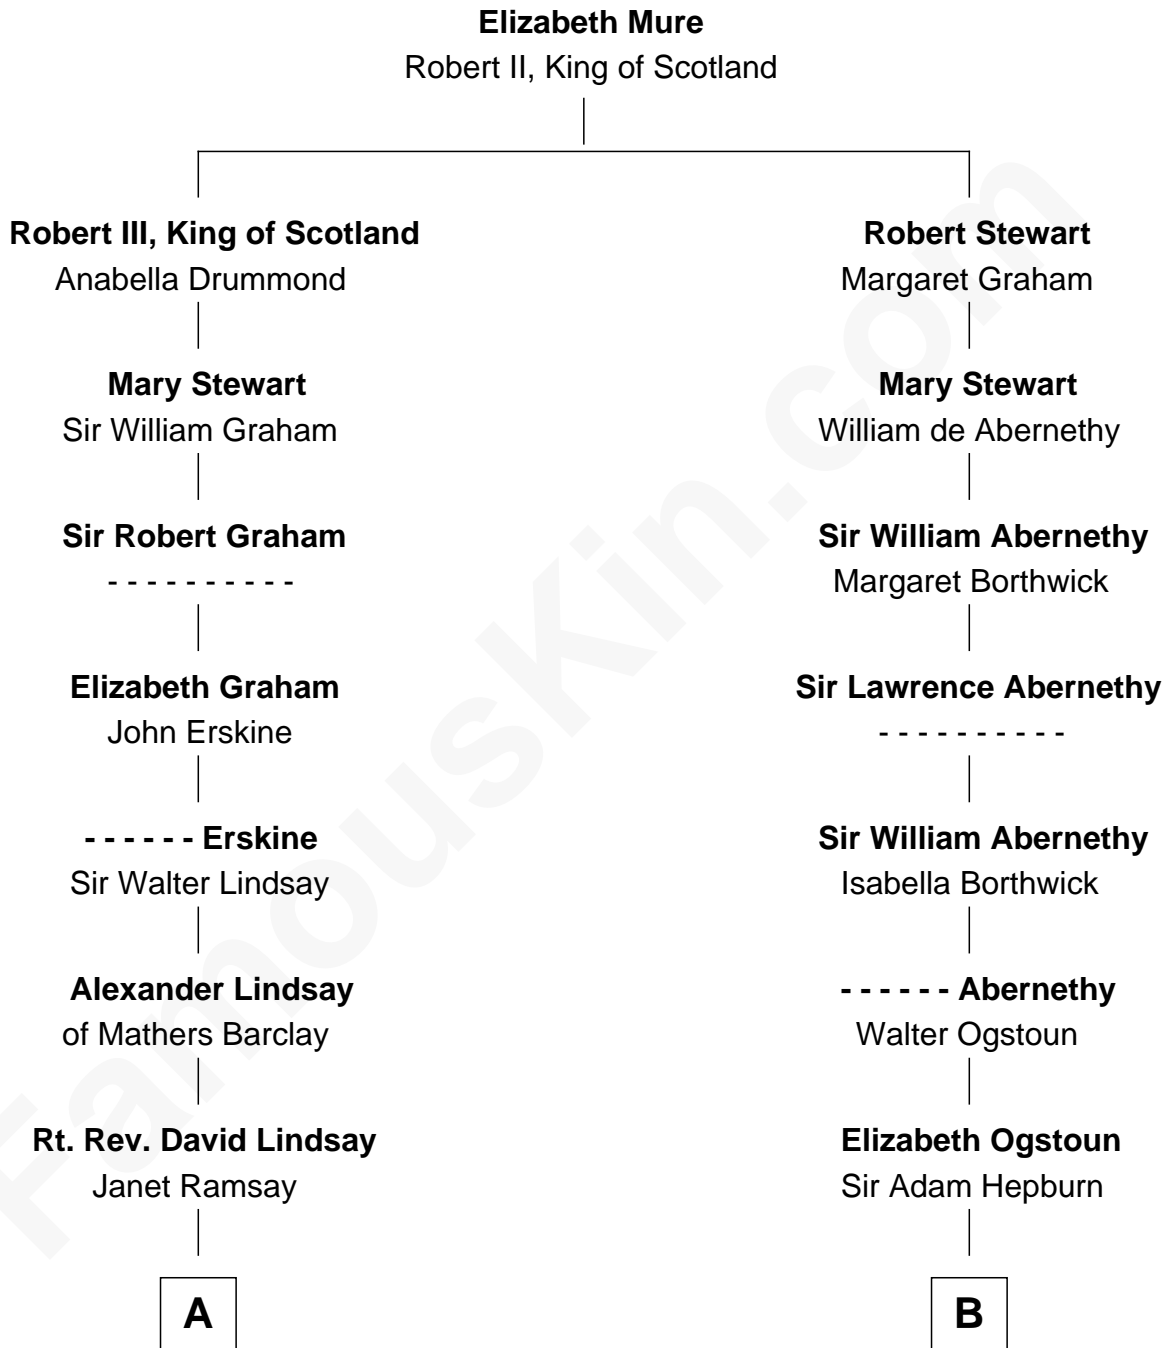

## Relationship Chart of

### Edith (Bolling) Wilson

*First Lady of President Woodrow Wilson*

16th cousin 5 times removed of

### George H. W. Bush

*41st U.S. President*

C

**Cortland Philip Livingston Butler**

Elizabeth Slade Pierce

**Mary Elizabeth Butler**

Robert Emmet Sheldon

**Flora Sheldon**