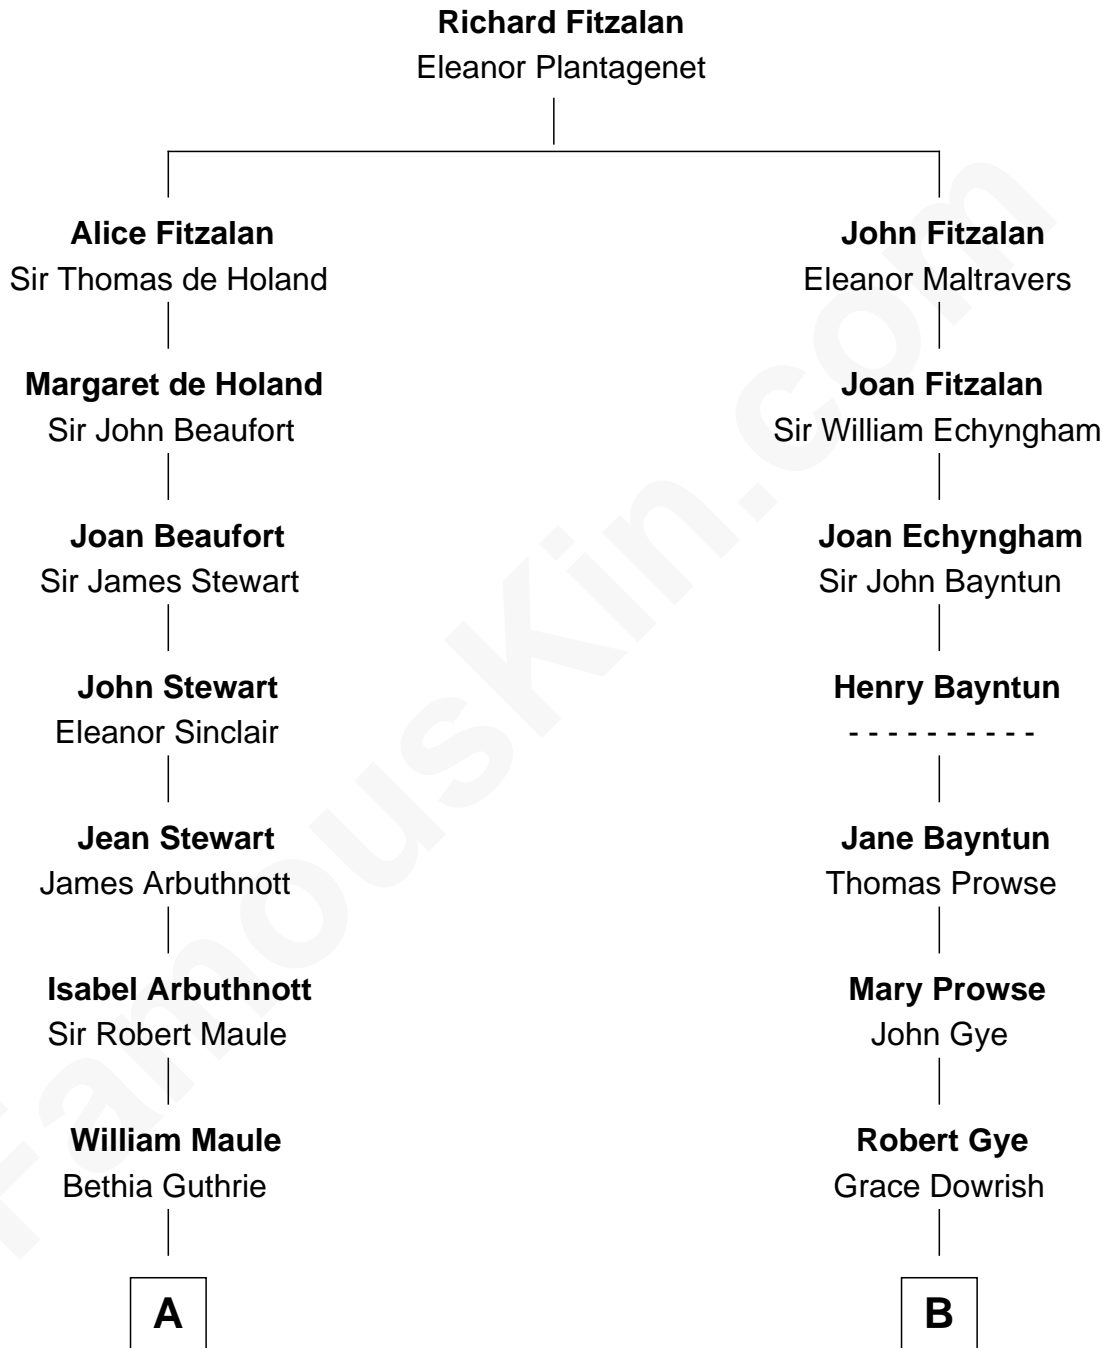

FamousKin.com

Relationship Chart of

Edith (Bolling) Wilson

First Lady of President Woodrow Wilson

16th cousin 2 times removed of

Barbara (Pierce) Bush

First Lady of President George H.W. Bush

C

Marvin Pierce
Pauline Robinson

Barbara (Pierce) Bush
First Lady of George H.W. Bush

FamousKin.com