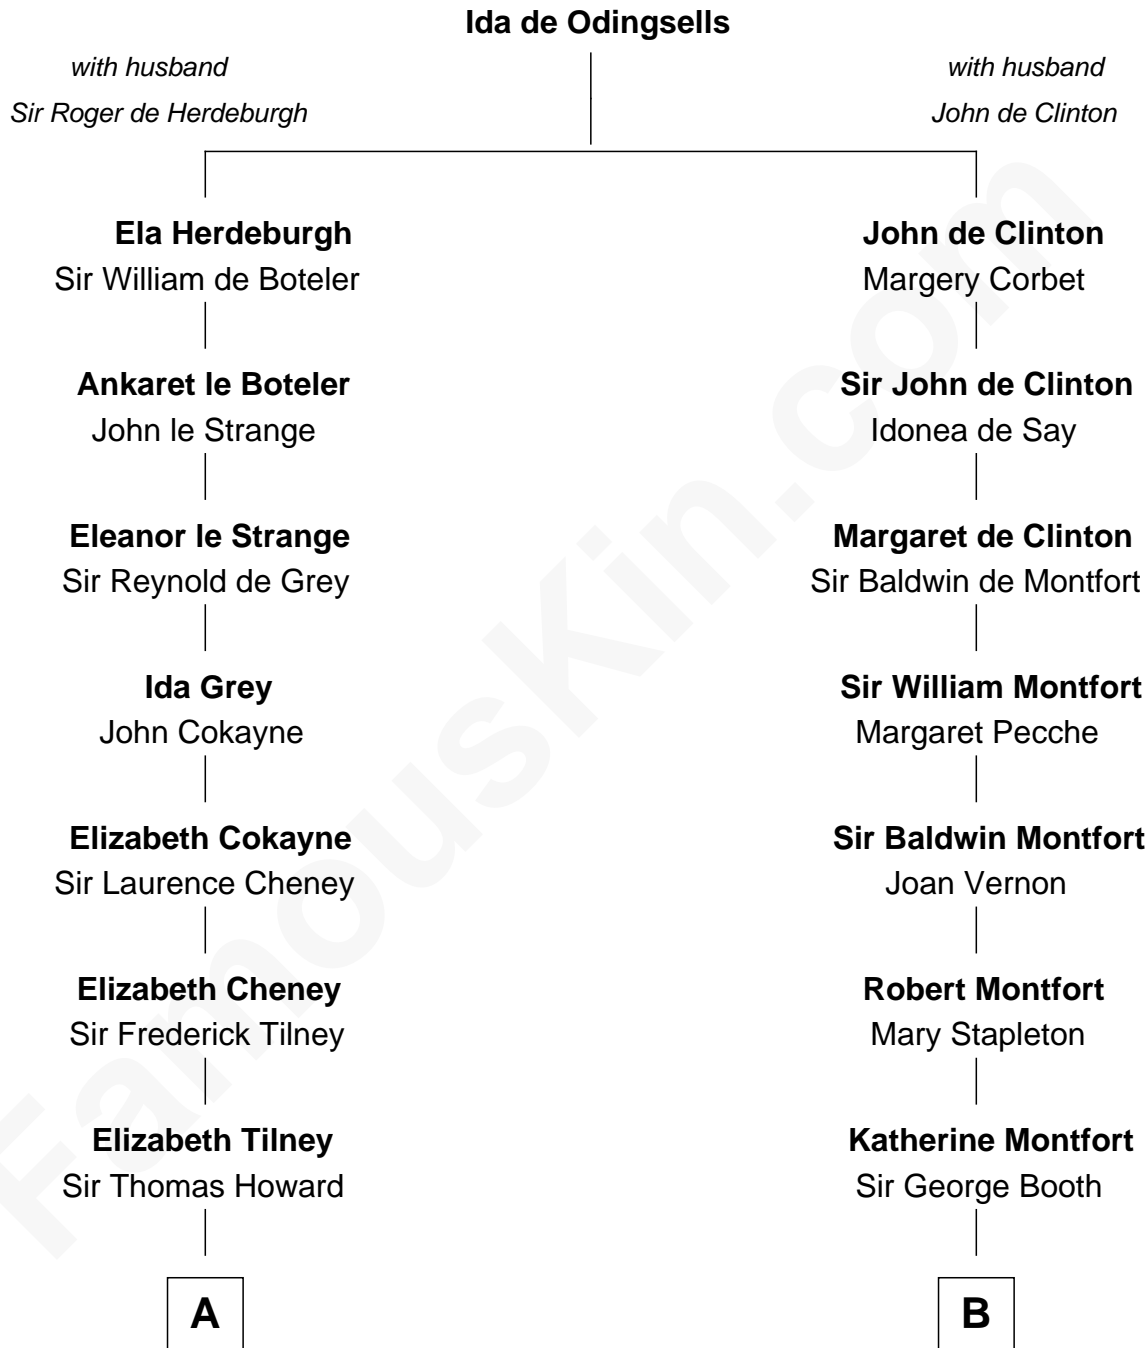

FamousKin.com

Relationship Chart of

Edith (Bolling) Wilson

First Lady of President Woodrow Wilson

20th cousin 1 time removed of

Barbara (Pierce) Bush

First Lady of President George H.W. Bush

C

Catherine Payne
Archibald Bolling

Archibald Bolling
Anne E. Wigginton

William Holcombe Bolling
Sarah Spiers White

Edith (Bolling) Wilson
First Lady of Woodrow Wilson

D

Samuel Ross Marvin
Julia Ann Place

Jerome Place Marvin
Martha Ann Stokes

Mabel Marvin
Scott Pierce

Marvin Pierce
Pauline Robinson

Barbara (Pierce) Bush
First Lady of George H.W. Bush