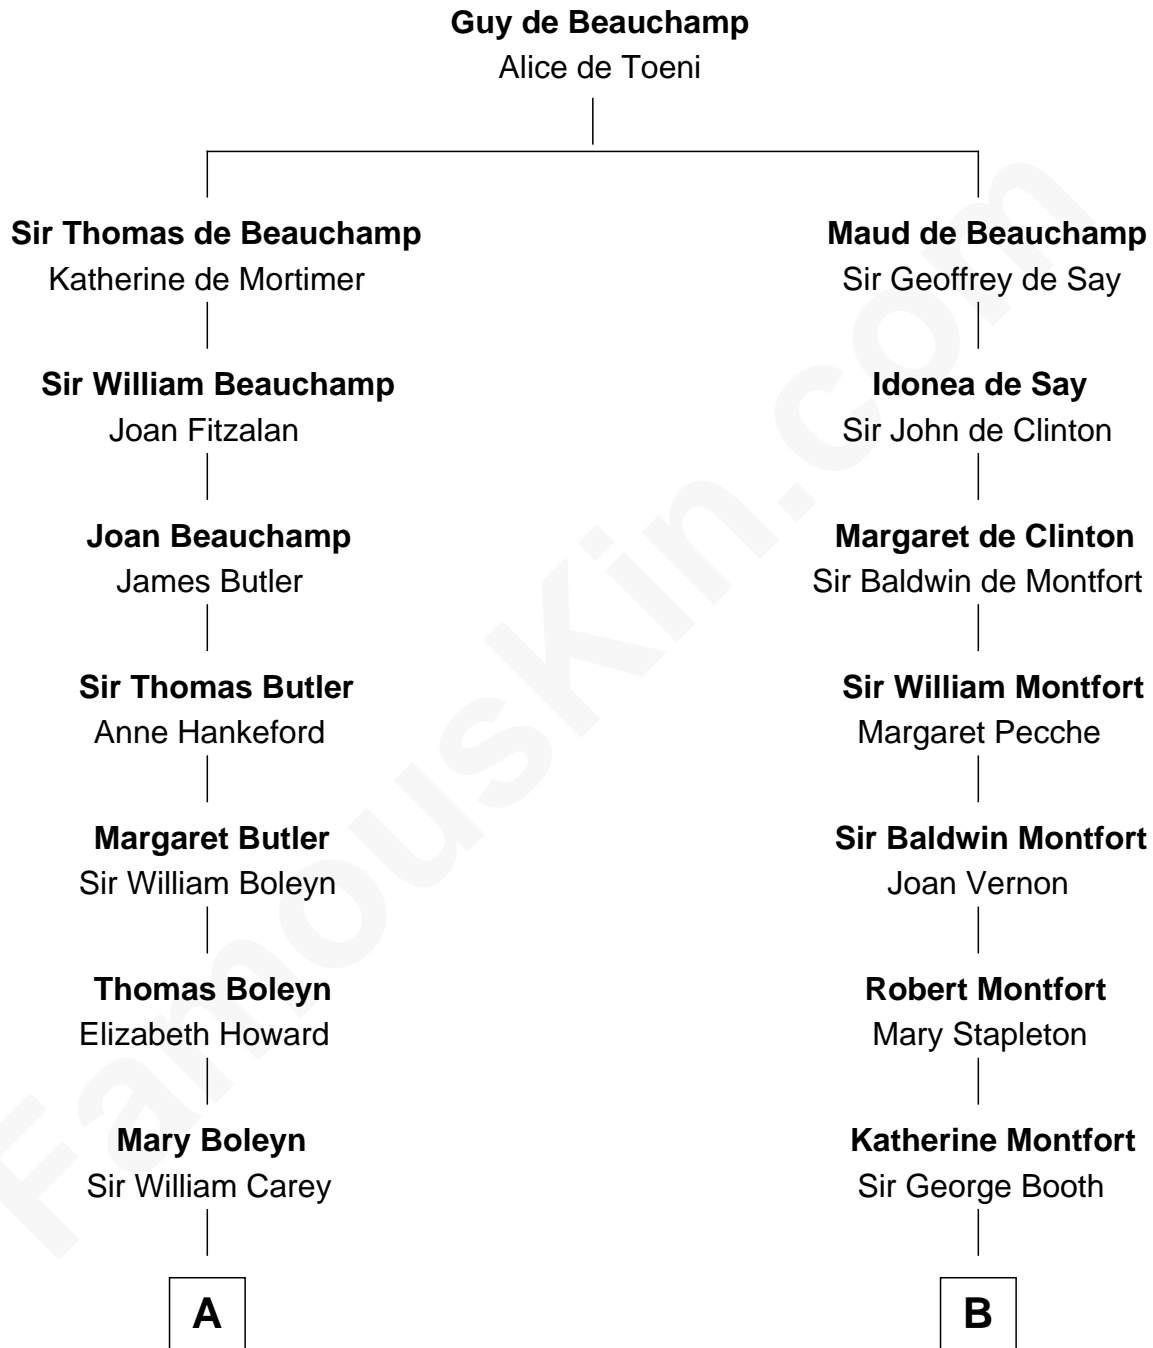

**FamousKin.com**  
**Relationship Chart of**  
**Edith (Bolling) Wilson**

*First Lady of President Woodrow Wilson*

**18th cousin 3 times removed of**

**Barbara (Pierce) Bush**

*First Lady of President George H.W. Bush*

**C**

**William Holcombe Bolling**

Sarah Spiers White

**Edith (Bolling) Wilson**

*First Lady of Woodrow Wilson*

**D**

**Samuel Ross Marvin**

Julia Ann Place

**Jerome Place Marvin**

Martha Ann Stokes

**Mabel Marvin**

Scott Pierce

**Marvin Pierce**

Pauline Robinson

**Barbara (Pierce) Bush**

*First Lady of George H.W. Bush*