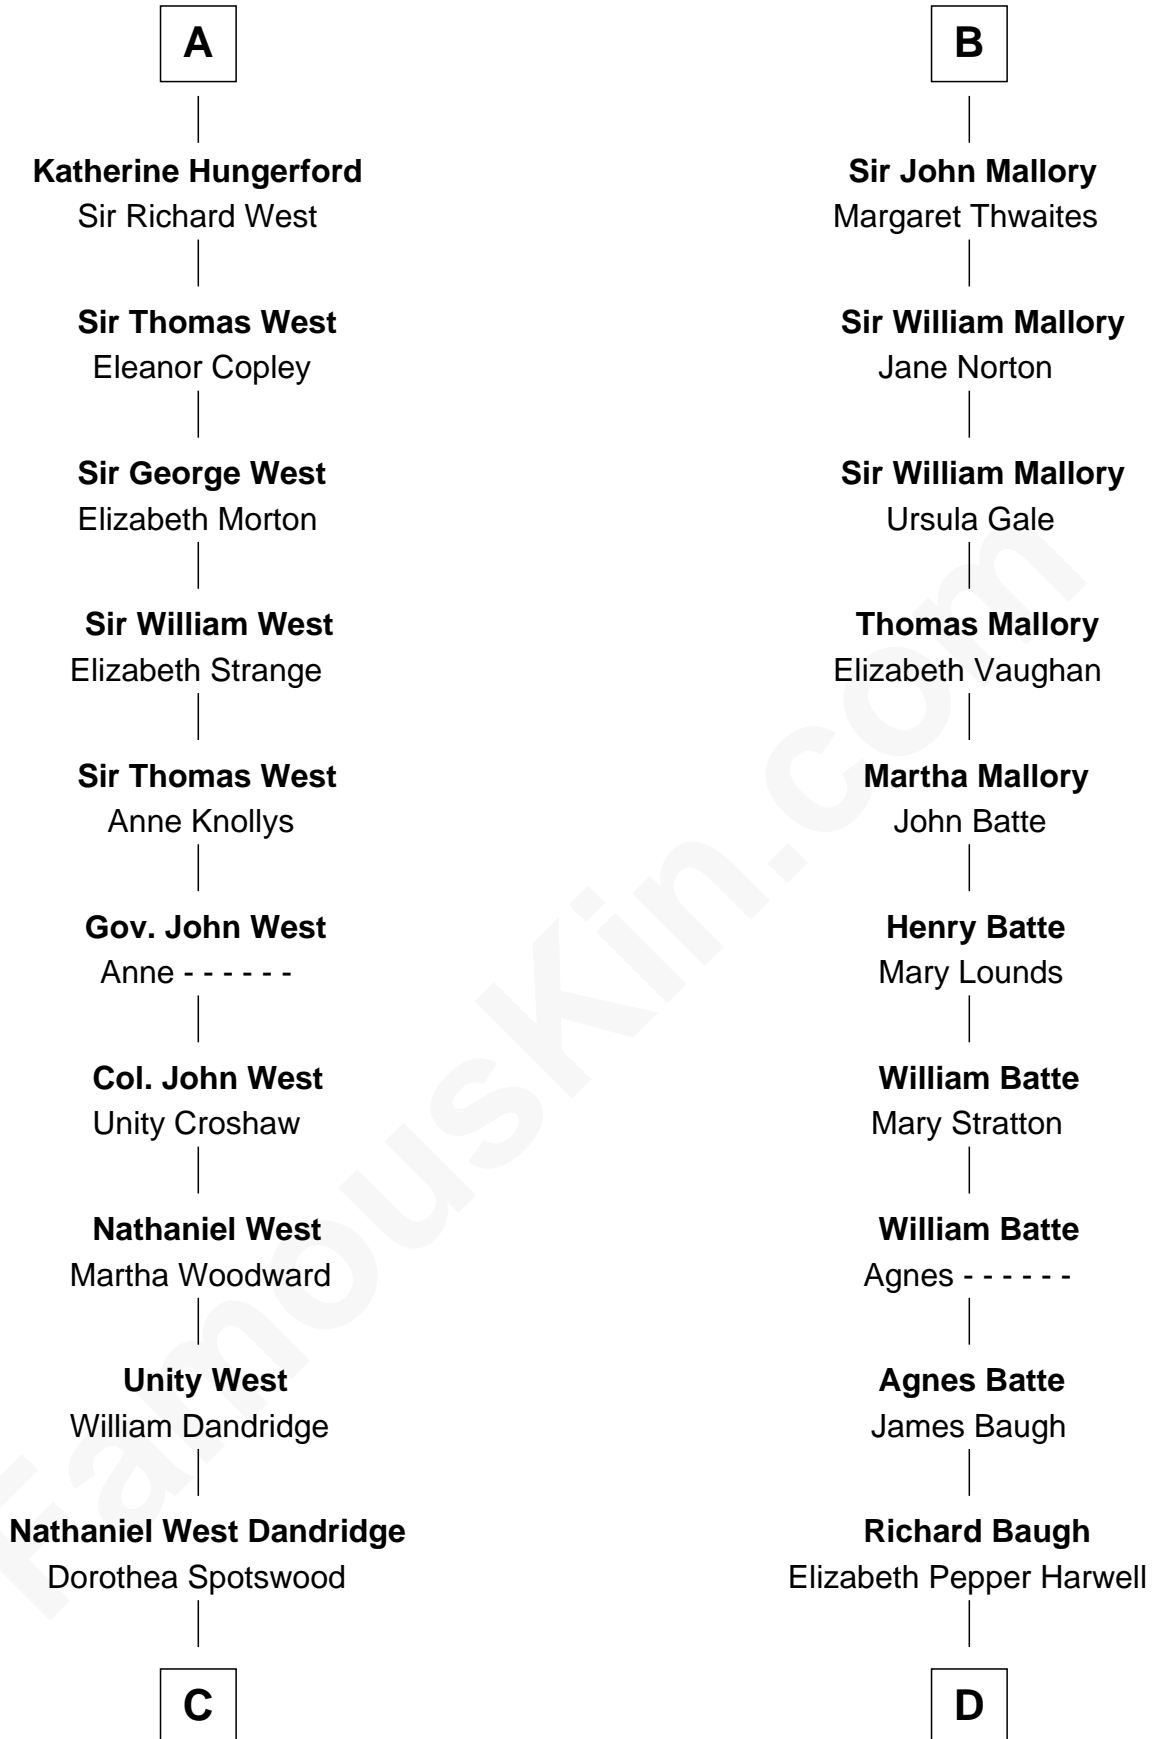

FamousKin.com

Relationship Chart of

Edith (Bolling) Wilson

First Lady of President Woodrow Wilson

21st cousin of

Liza Minnelli

Singer and Actress

Alexander Comyn
Elisabeth de Quincy

C

Martha Dandridge

Archibald Payne

Catherine Payne

Archibald Bolling

Archibald Bolling

Anne E. Wigginton

William Holcombe Bolling

Sarah Spiers White

Edith (Bolling) Wilson

First Lady of Woodrow Wilson

D

John Aldridge Baugh

Mary Ann Marable

Elizabeth Baugh

William Tecumseh Gumm