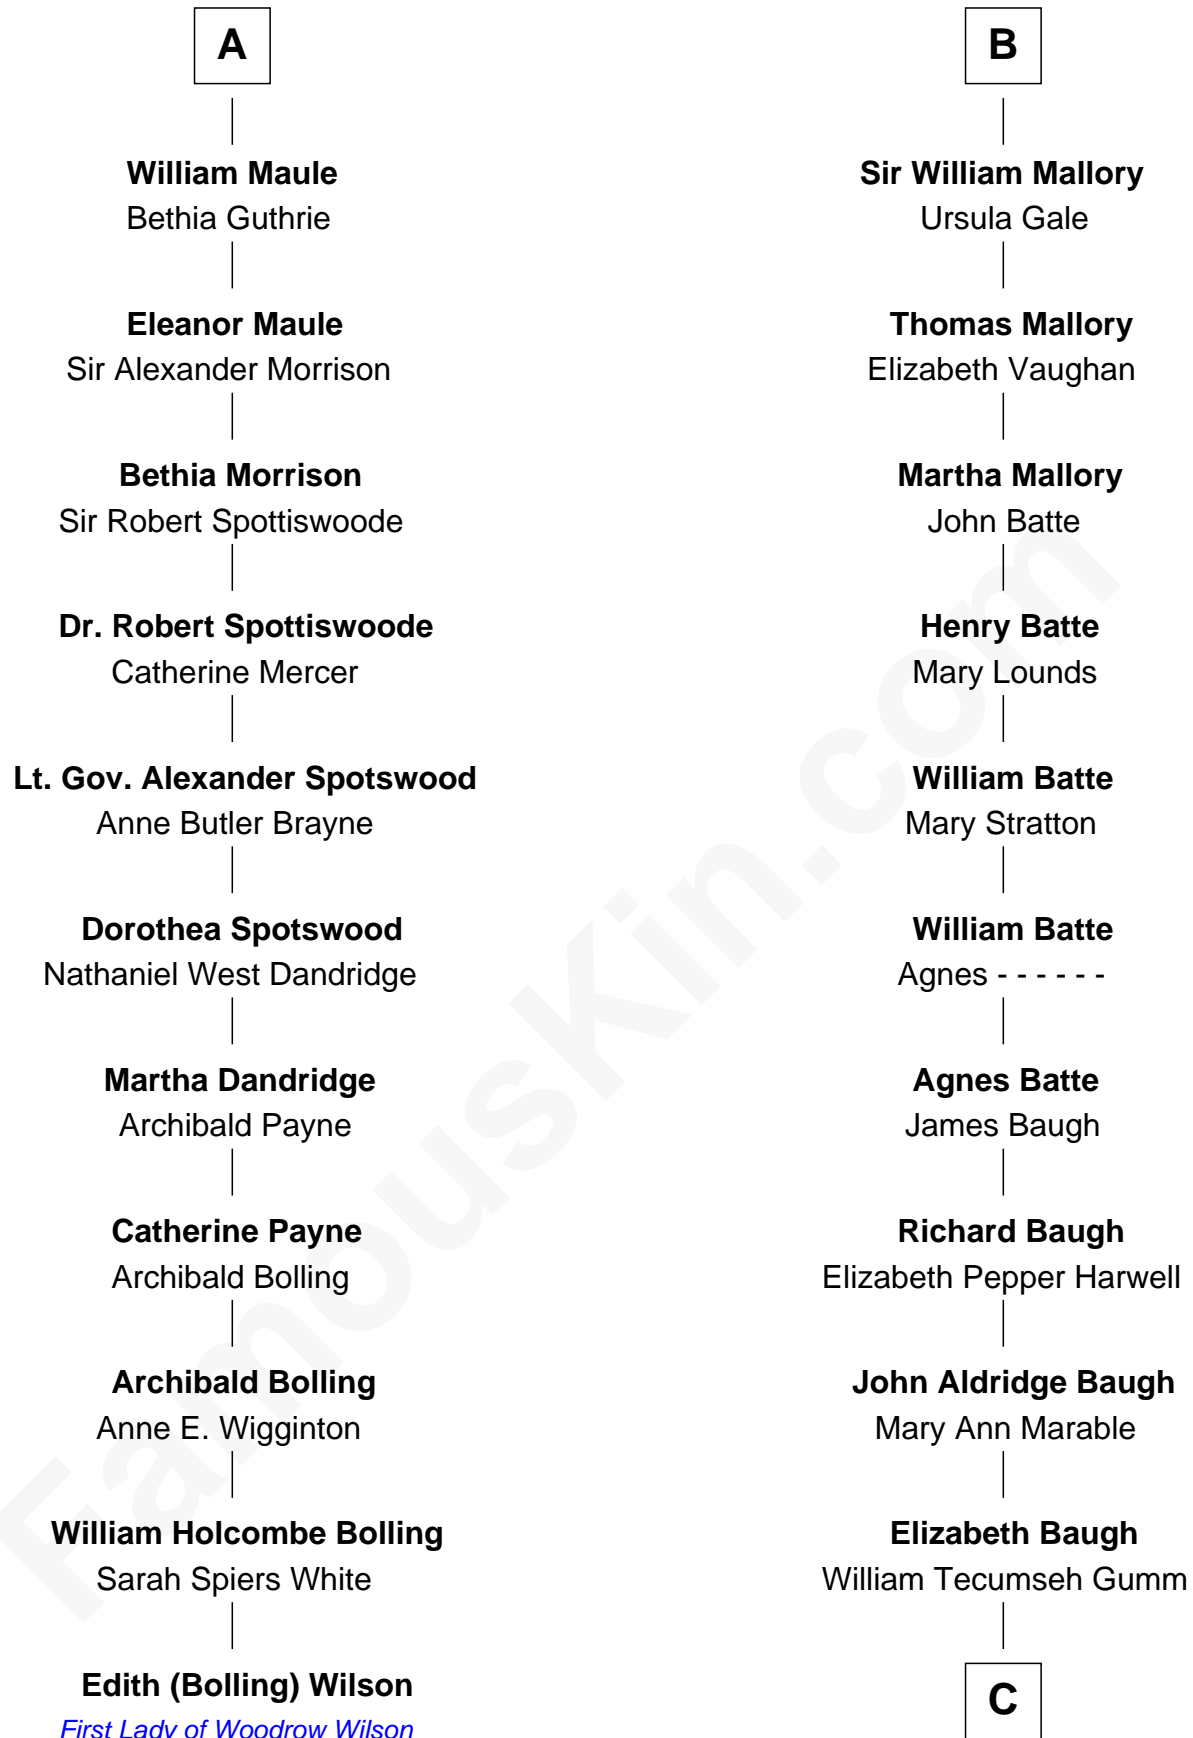

## Relationship Chart of

### Edith (Bolling) Wilson

*First Lady of President Woodrow Wilson*

17th cousin 2 times removed of

**Liza Minnelli**

*Singer and Actress*

**Edmund Fitzalan**

Alice de Warenne

**C**