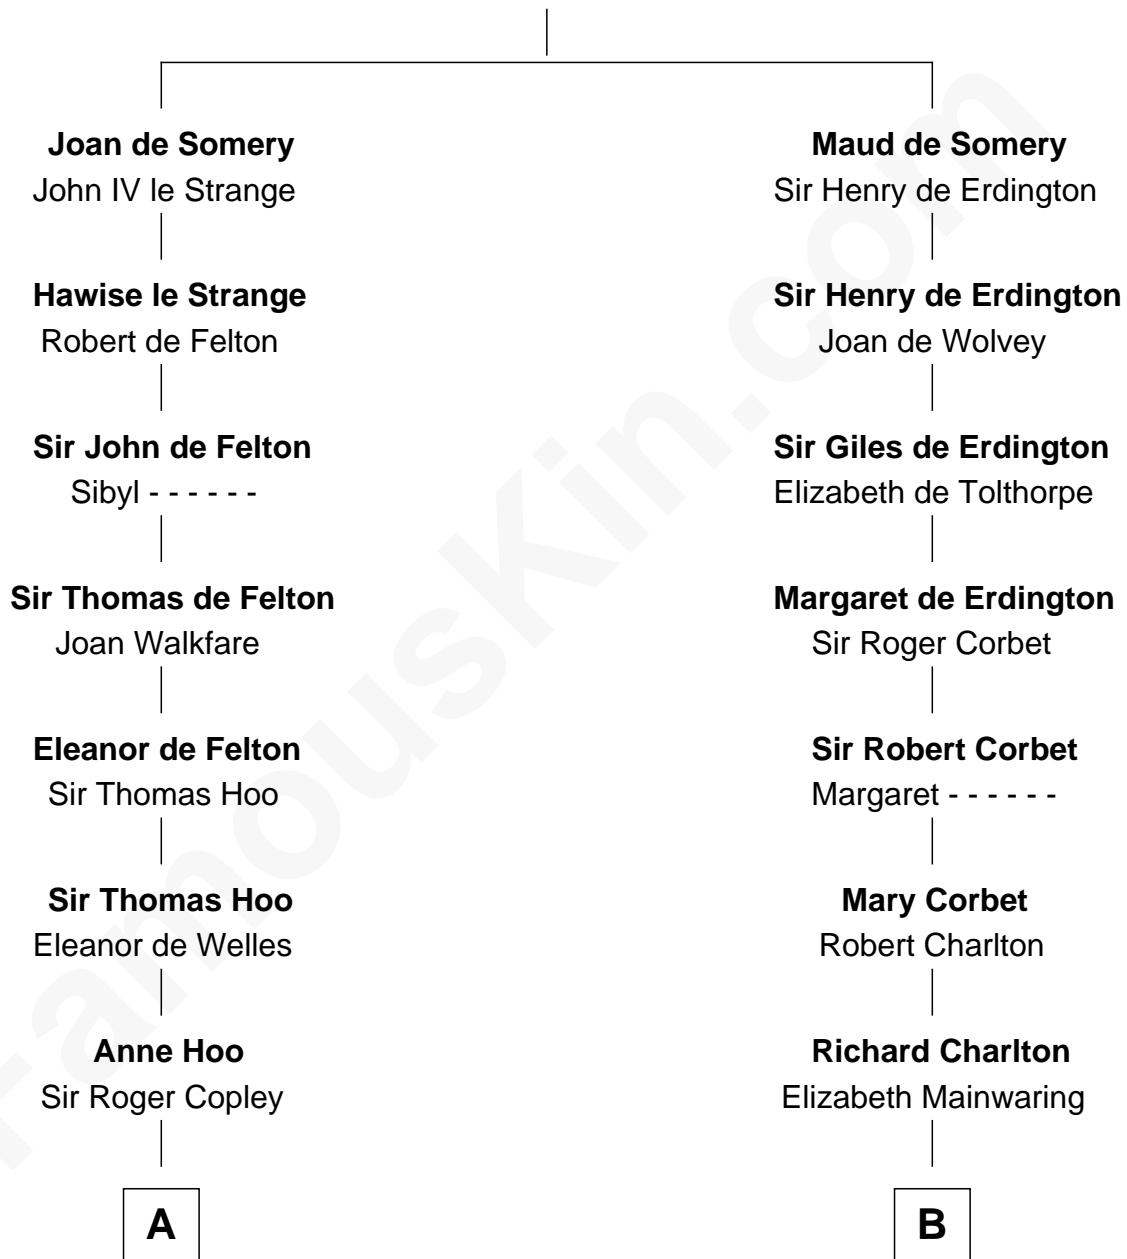

## Relationship Chart of

### Edith (Bolling) Wilson

*First Lady of President Woodrow Wilson*

20th cousin 1 time removed of

**Bette Davis**

*Movie Actress*

**Sir Roger de Somery**

Nichole d'Aubenev

**C**

**Catherine Payne**  
Archibald Bolling

**Archibald Bolling**  
Anne E. Wigginton

**William Holcombe Bolling**  
Sarah Spiers White

**Edith (Bolling) Wilson**  
*First Lady of Woodrow Wilson*

**D**

**Benjamin W. Bailey**  
Latta Hopkins