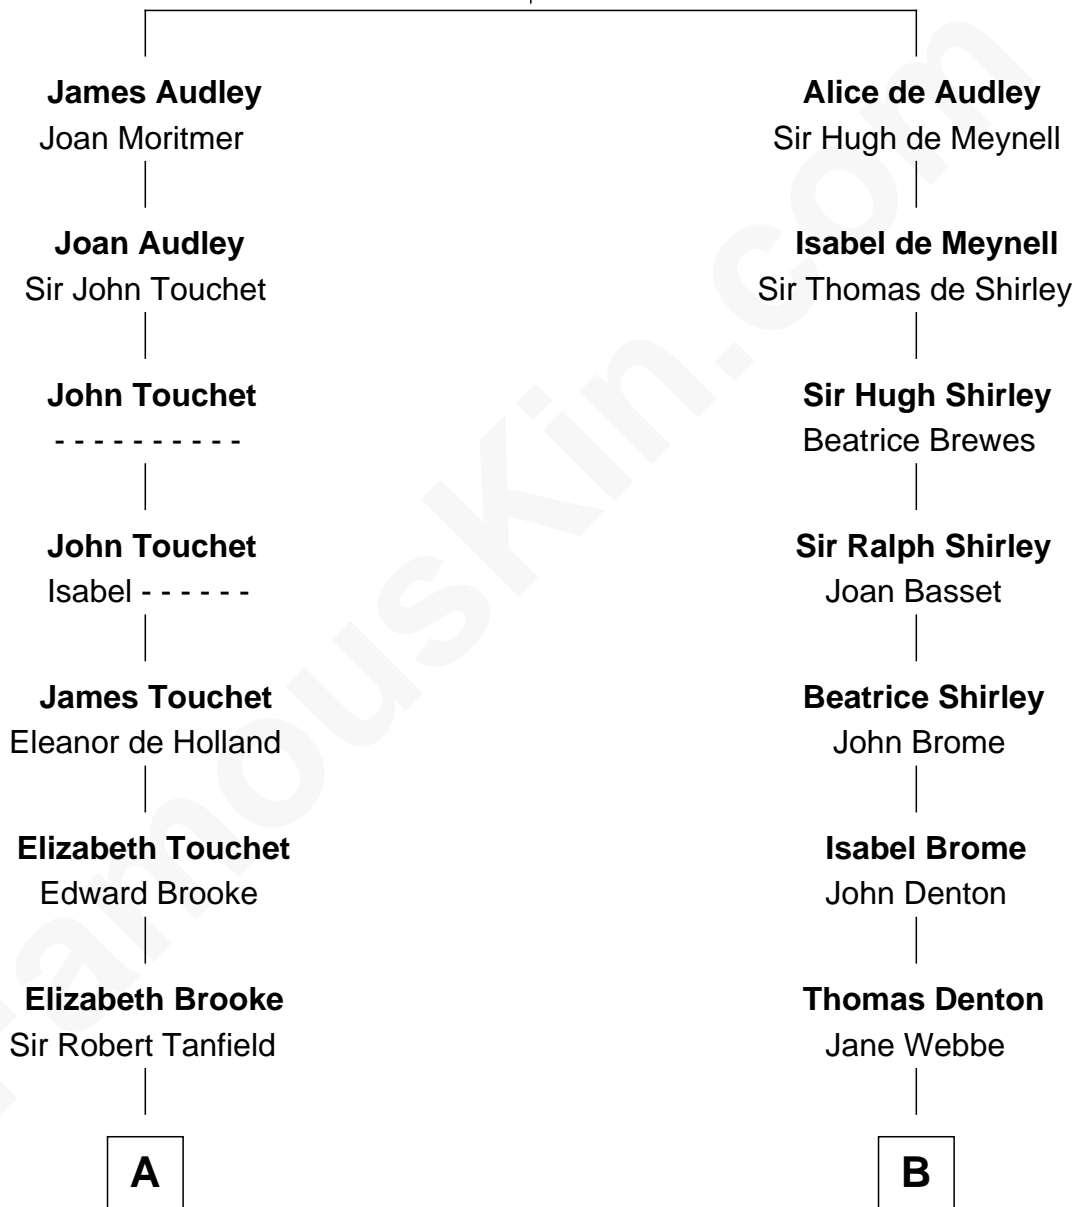

FamousKin.com

Relationship Chart of

Edith (Bolling) Wilson

First Lady of President Woodrow Wilson

21st cousin of

Bette Davis
Movie Actress

Sir Nicholas Audley
Joan Martin

C

Mary Jefferson

John Bolling

Archibald Bolling

Catherine Payne

Archibald Bolling

Anne E. Wigginton

William Holcombe Bolling

Sarah Spiers White

Edith (Bolling) Wilson

First Lady of Woodrow Wilson

D

Benjamin W. Bailey

Latta Hopkins

Harriet Jane Bailey

Charles Otis Thompson

Harriet Eugenia Thompson