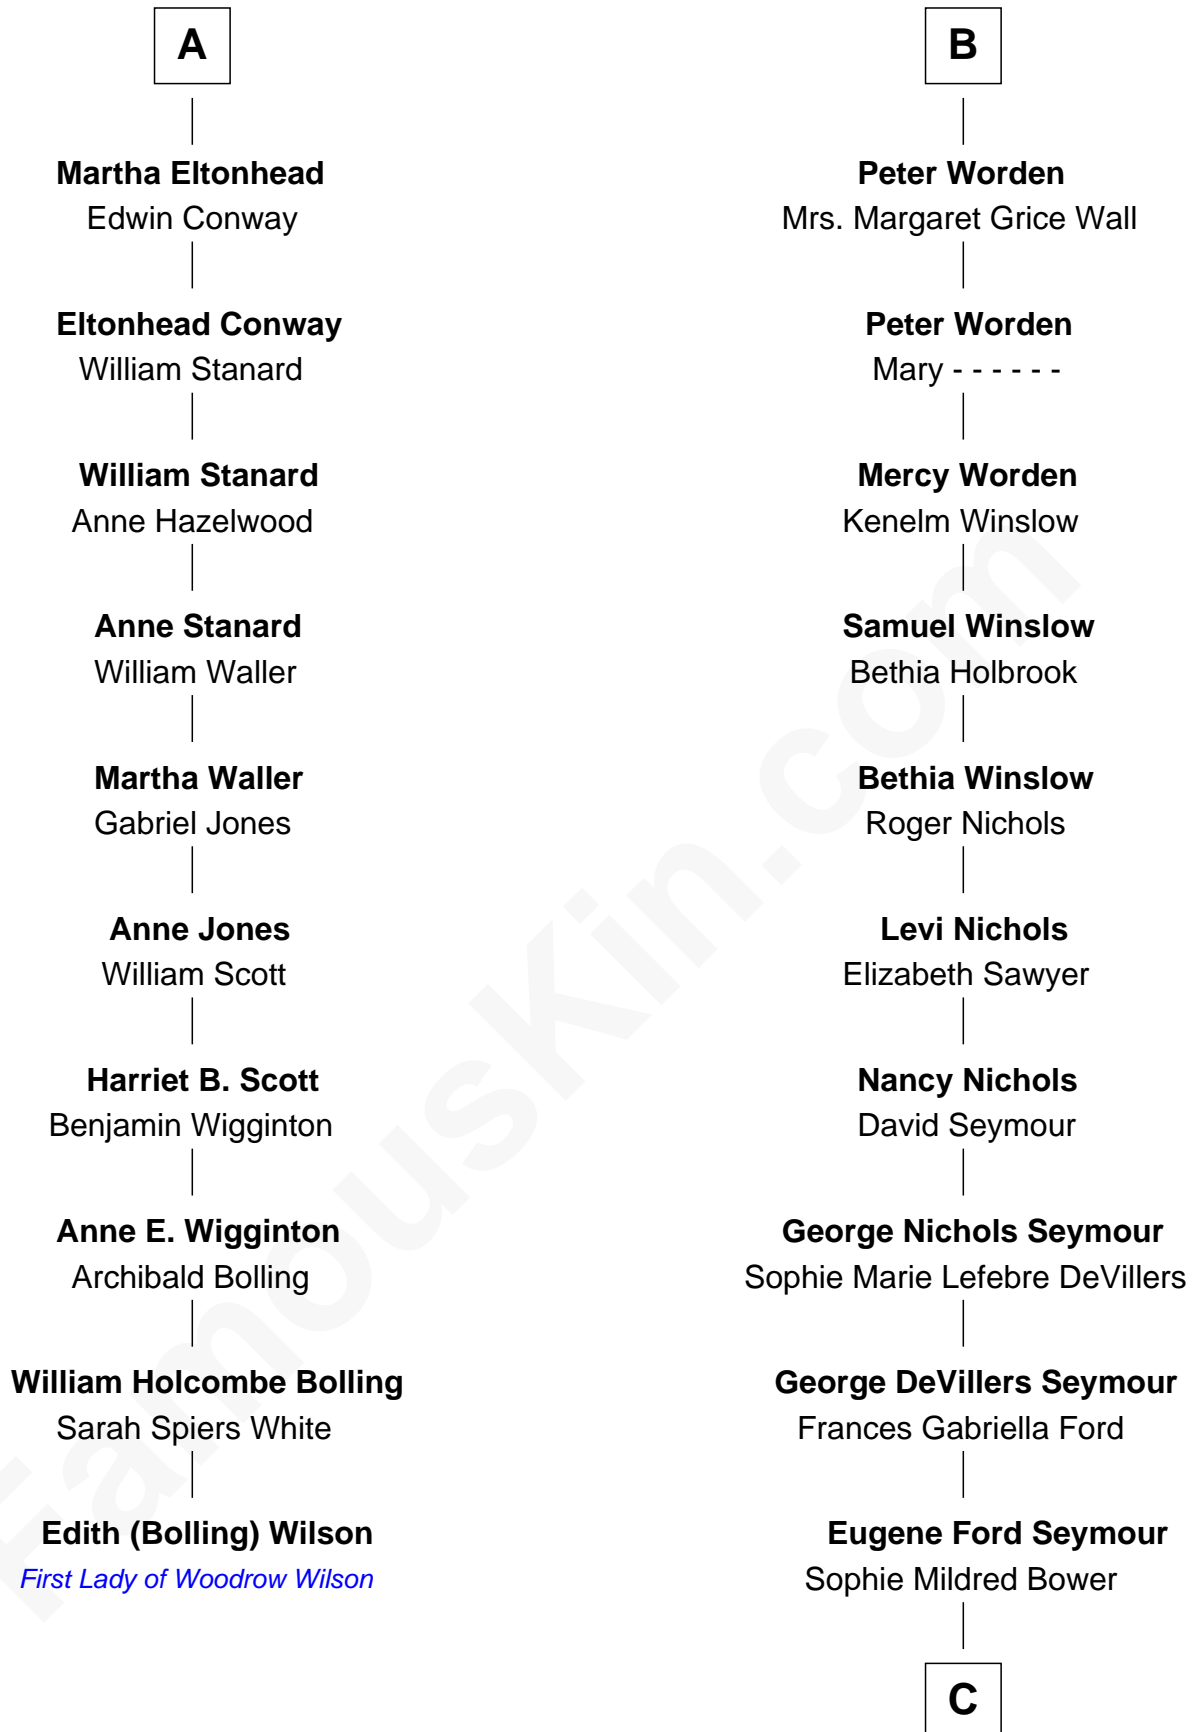

FamousKin.com

Relationship Chart of

Edith (Bolling) Wilson

First Lady of President Woodrow Wilson

16th cousin 2 times removed of

Jane Fonda
Movie Actress

Sir Nicholas Harington
Isabel English

C