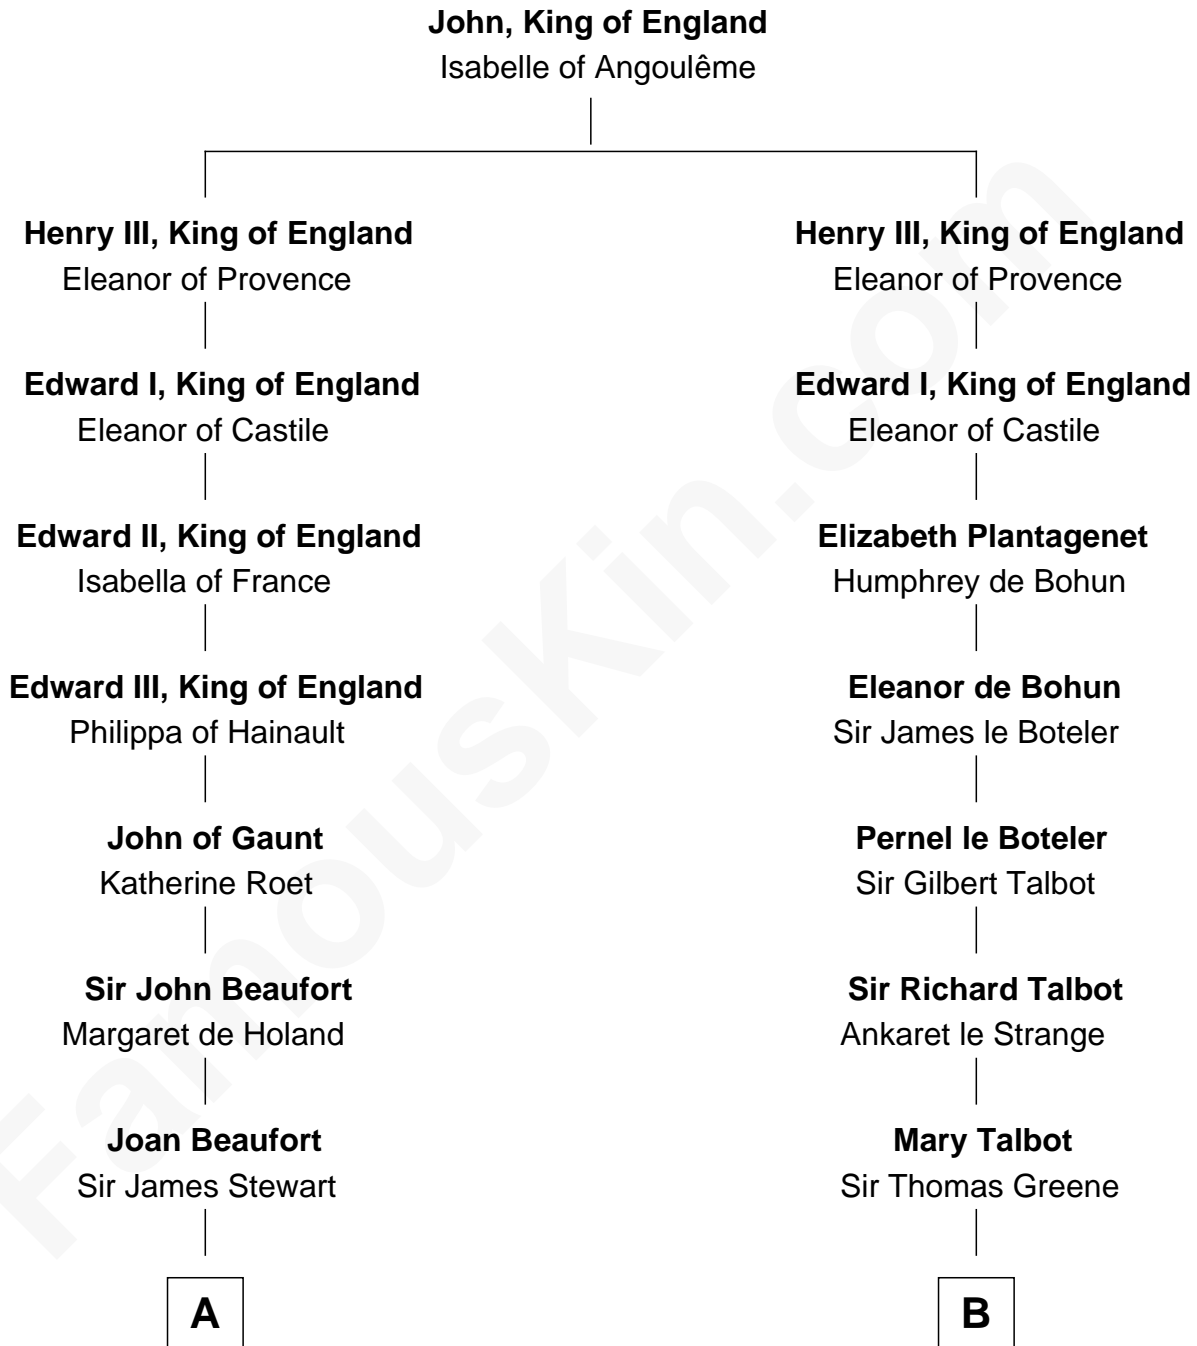

FamousKin.com

Relationship Chart of

Edith (Bolling) Wilson

First Lady of President Woodrow Wilson

20th cousin 1 time removed of

Lucretia (Rudolph) Garfield

First Lady of President James Garfield

C

Catherine Payne

Archibald Bolling

Archibald Bolling

Anne E. Wigginton

William Holcombe Bolling

Sarah Spiers White

Edith (Bolling) Wilson

First Lady of Woodrow Wilson