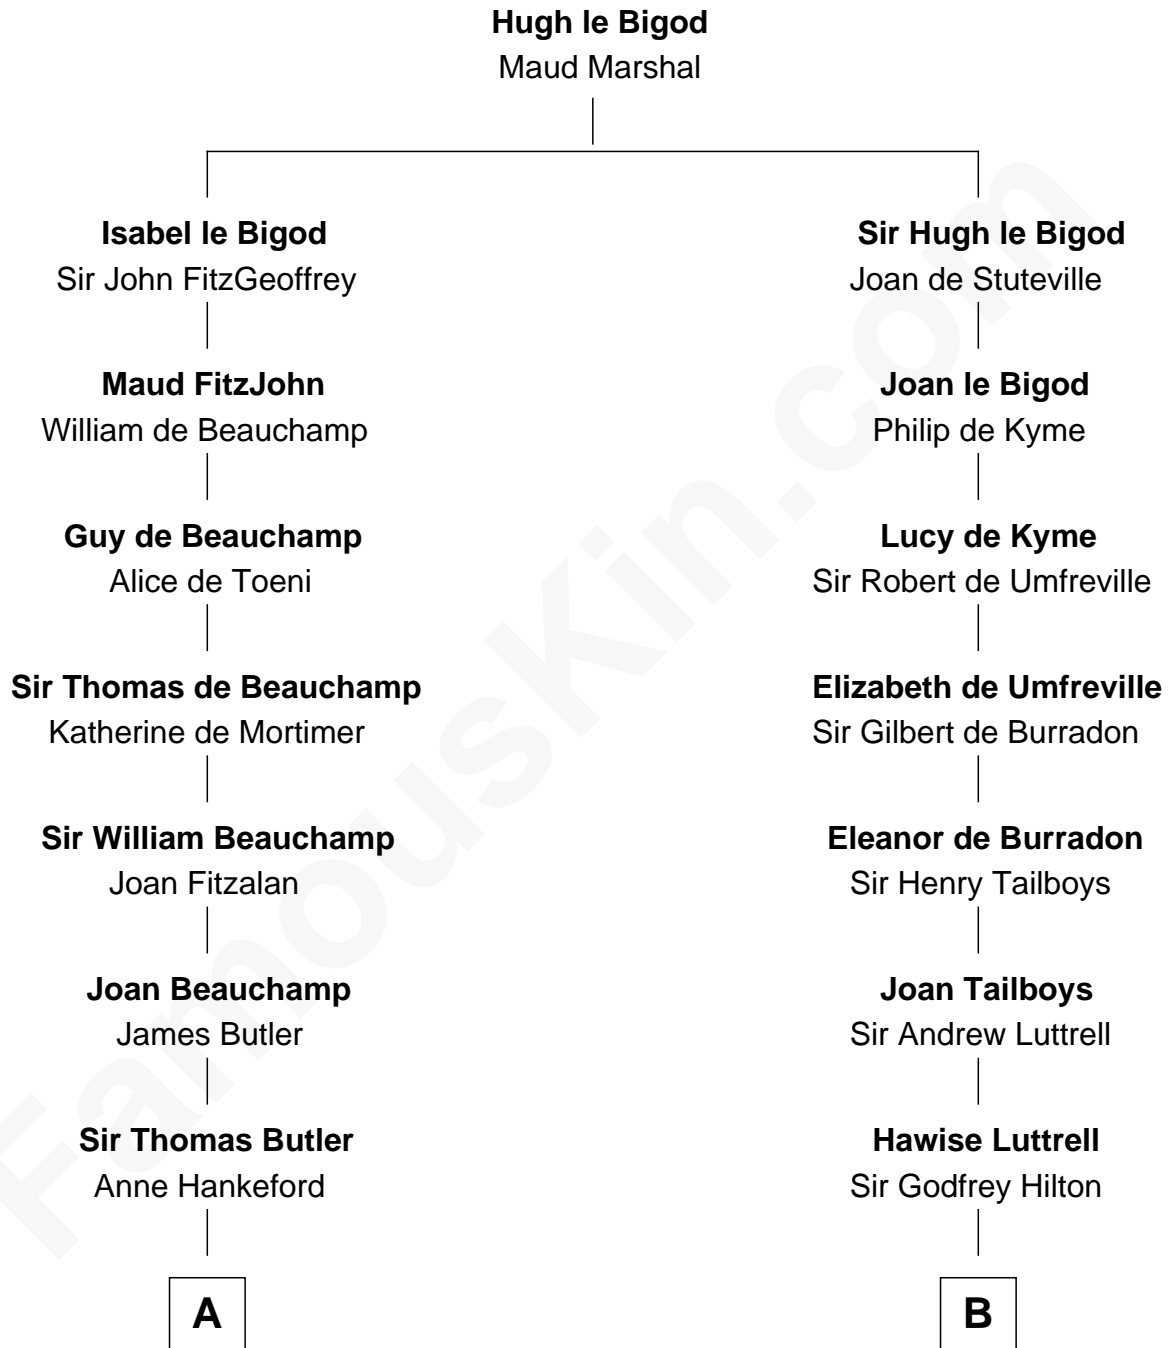

FamousKin.com

Relationship Chart of

Edith (Bolling) Wilson

First Lady of President Woodrow Wilson

20th cousin 1 time removed of

Lucretia (Rudolph) Garfield

First Lady of President James Garfield

C

Martha Dandridge

Archibald Payne

Catherine Payne

Archibald Bolling

Archibald Bolling

Anne E. Wigginton

William Holcombe Bolling

Sarah Spiers White

Edith (Bolling) Wilson

First Lady of Woodrow Wilson

D

John Greene

Azubah Ward

Lucretia Greene

Elijah Mason

Arabella Greene Mason